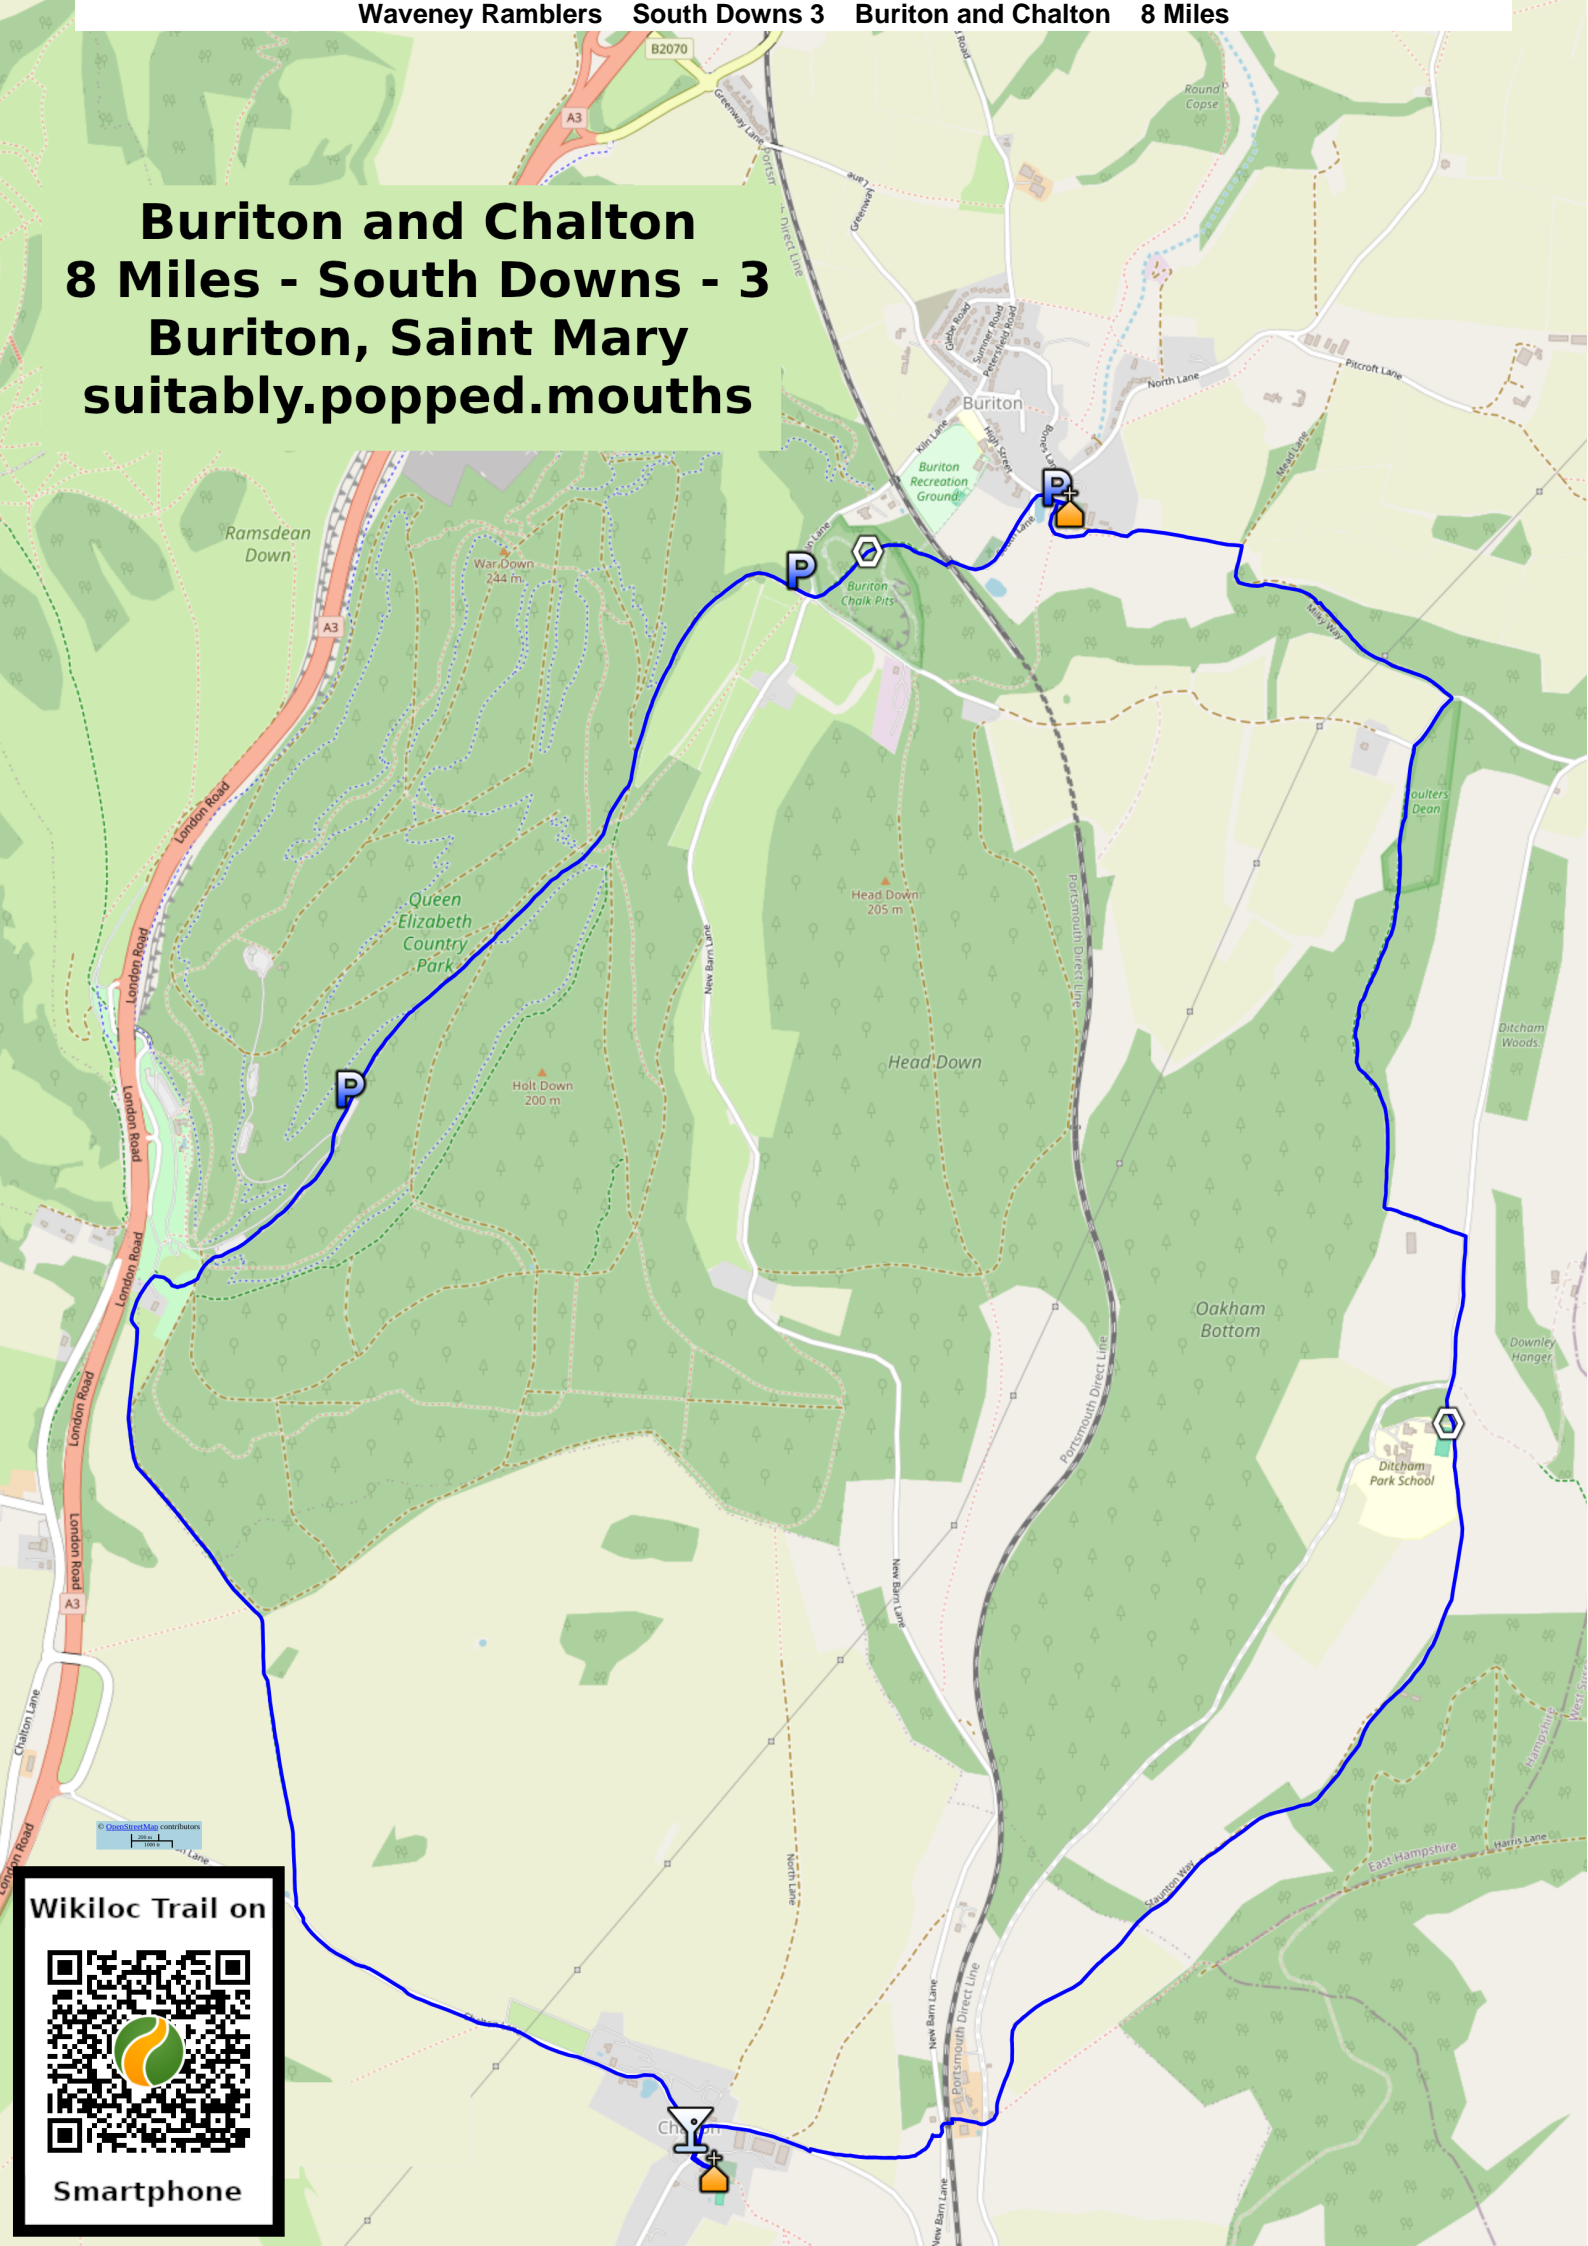

Buriton and Chalton 8 Miles - South Downs - 3 Buriton, Saint Mary suitably.popped.mouths

Wikiloc Trail on

Smartphone