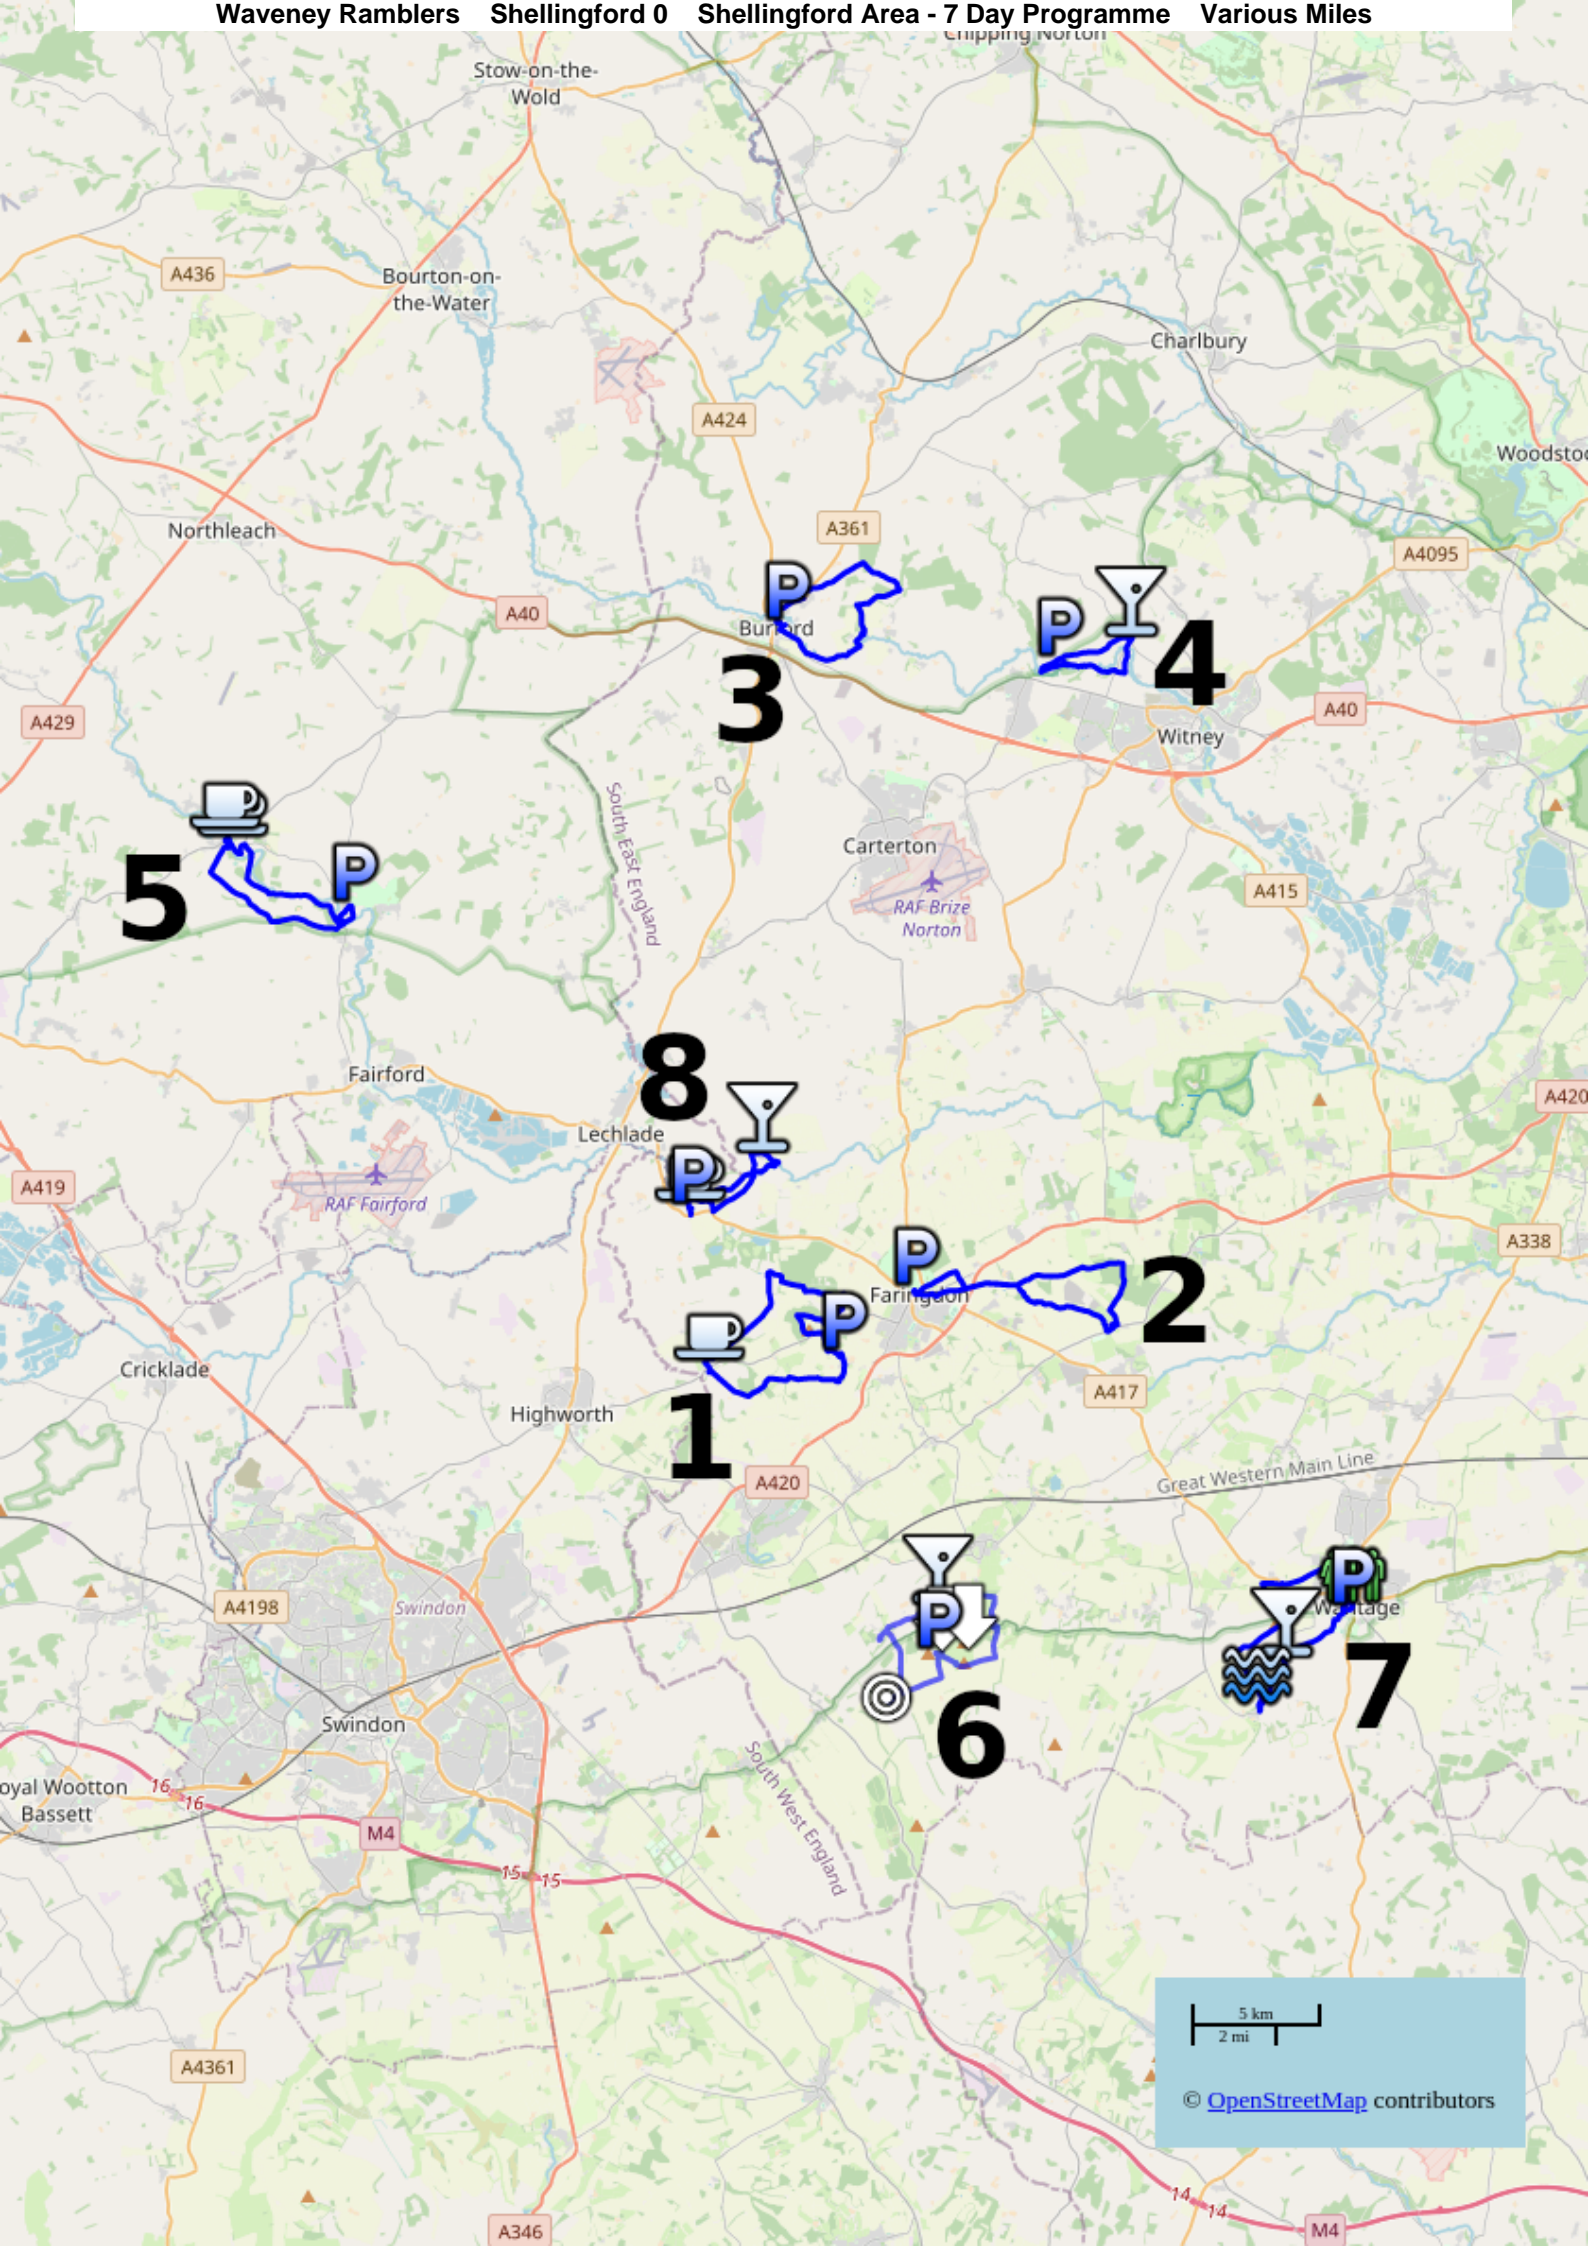

Rural Rambles Round Shellingford

Waveney Ramblers Shellingford 0 Shellingford Area - 7 Day Programme

OS Map: X 170, 180, OL 45 Track: [SU 31900 93562](#) [GPX for SatNav](#) Various Miles Updated:

Barry and Diana led six walks with walk seven planned and included in this guide.
Neil did walk seven the day of arrival so there is a track log and photos.

All the walks have been shared on Wikiloc and can be followed using their smartphone app.
For this guide, Neil has not produced turn by turn instructions.
Please get the app and join the 21st century!

5 km
2 mi

© [OpenStreetMap](#) contributors

Follow this trail from
your smartphone!

**Great Coxwell Coleshill and Badbury Hill
9 Miles - Shellingford - 1
Great Coxwell, Barn
impulsive.flamed.sheets**

© OpenStreetMap contributors

Farringdon Buckland Warren and Hatford 9 Miles - Shellingford - 2 Farringdon, Gloucester Street P&D husky.delays.firms

Follow this trail from
your smartphone!

Burford 6 Miles - Shellingford - 3 Burford, River Windrush foot.fragments.pasta