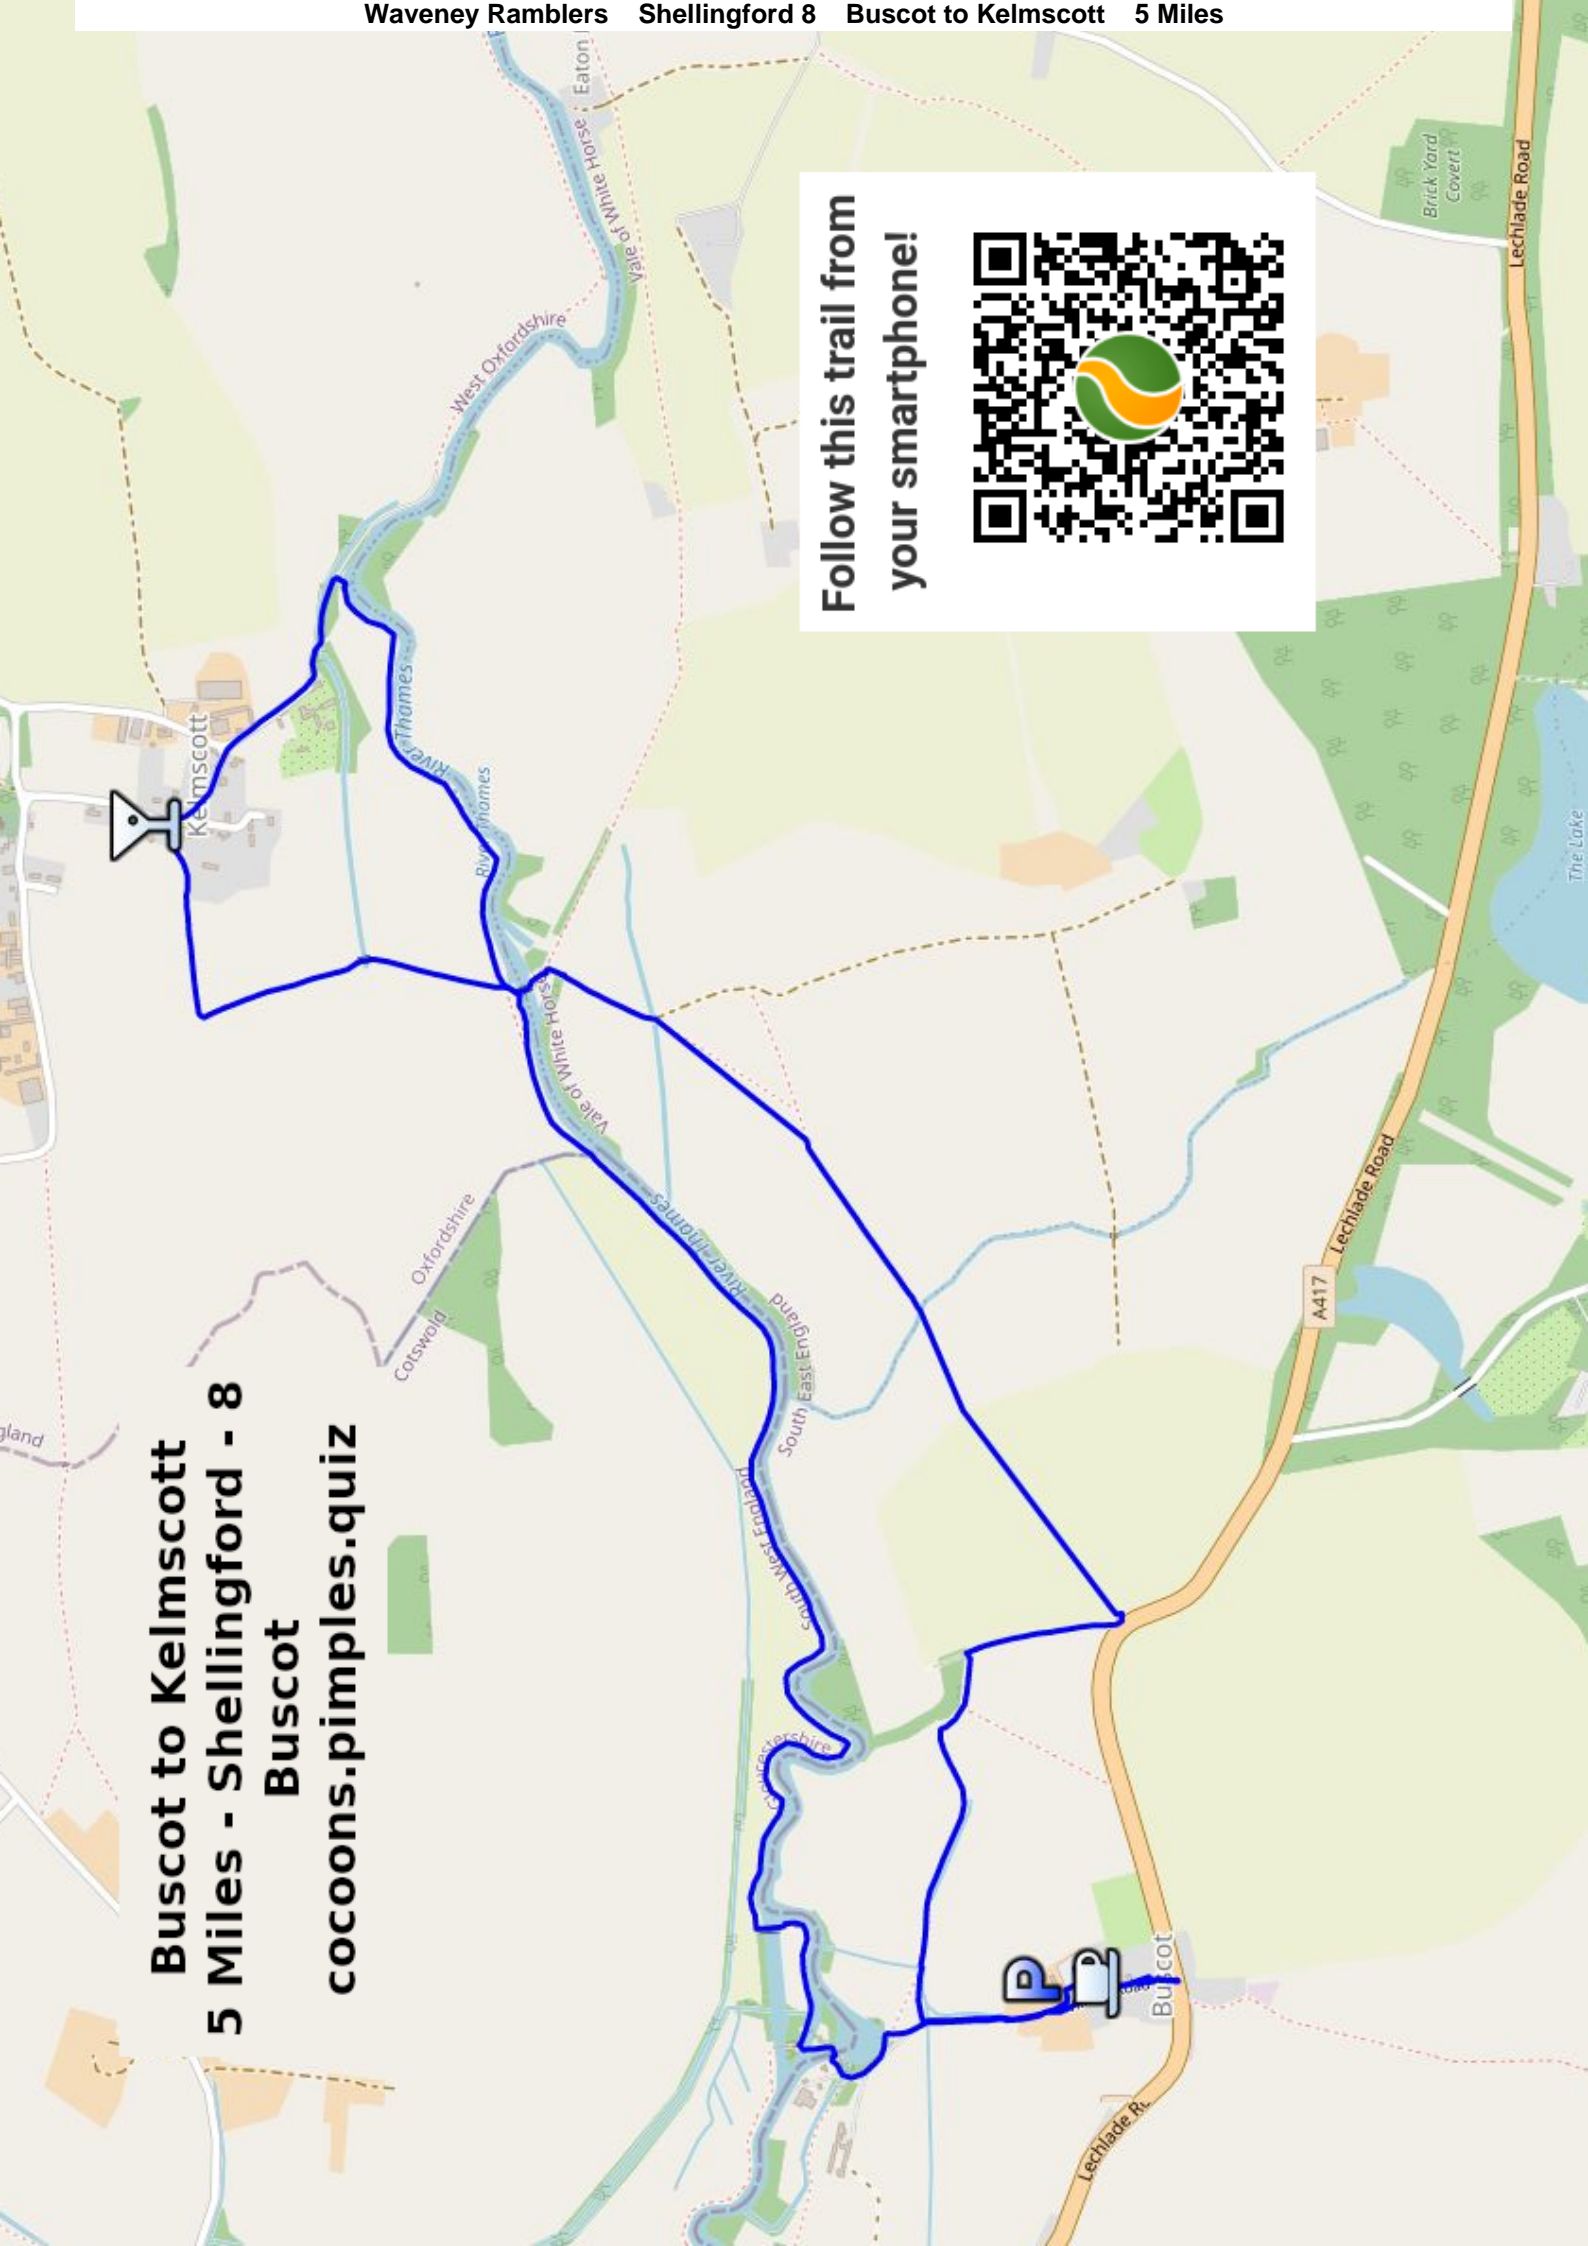

Farringdon Buckland Warren and Hatford 9 Miles - Shellingford - 2 Farringdon, Gloucester Street P&D husky.delays.firms

Follow this trail from
your smartphone!

Burford 6 Miles - Shellingford - 3 Burford, River Windrush foot.fragments.pasta

Wikiloc Trail on

Smartphone

Waveney Ramblers Shellingford 6 Uffington White Horse 8 Miles

**Uffington White Horse
8 Miles - Shellingford - 6
Woolstone, White Horse Hill
nutty.gobbling.dumpling**

Wikiloc Trail on

**Wantage and Letcombe Regis
7.5 Miles - Shellingford - 7
Wantage, The Beacon Portway
squeaking.flauting.hawks**

**Buscot to Kelmescott
5 Miles - Shellingford - 8
Buscot
cocoons.pimples.quiz**

Follow this trail from
your smartphone!