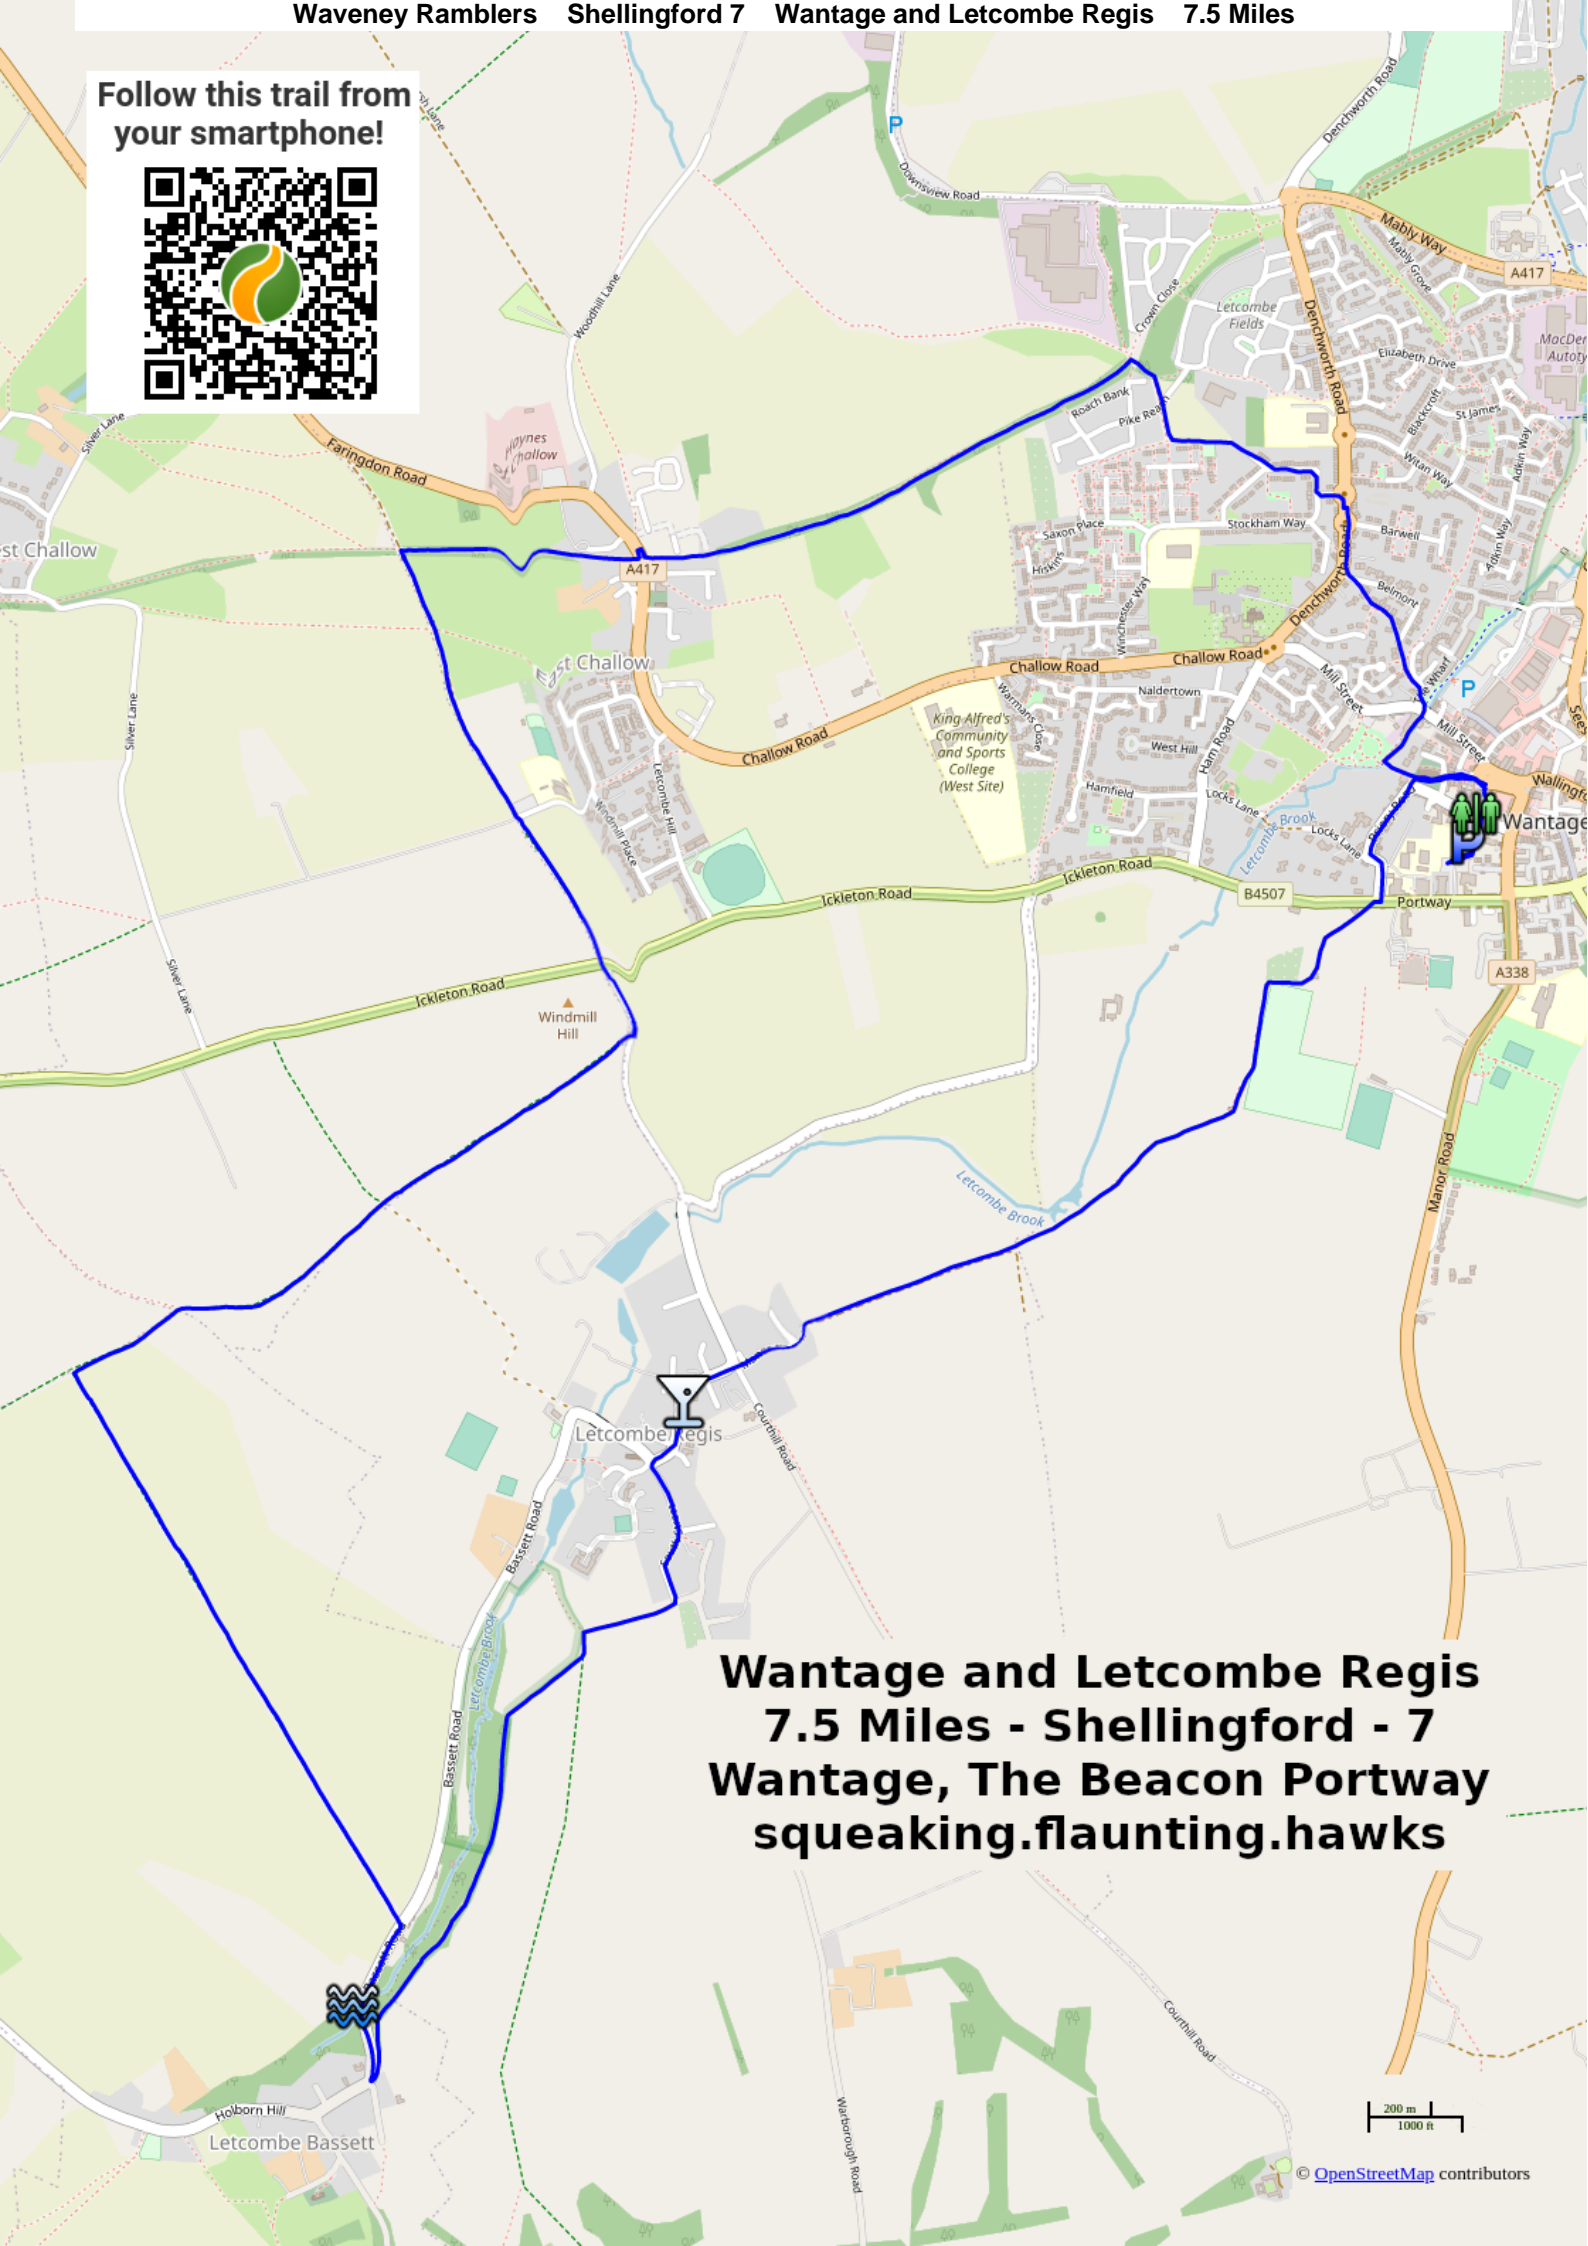

Farringdon Buckland Warren and Hatford 9 Miles - Shellingford - 2 Farringdon, Gloucester Street P&D husky.delays.firms

Follow this trail from
your smartphone!

Burford 6 Miles - Shellingford - 3 Burford, River Windrush foot.fragments.pasta

**Wantage and Letcombe Regis
7.5 Miles - Shellingford - 7
Wantage, The Beacon Portway
squeaking.flauting.hawks**

**Buscot to Kelmescott
5 Miles - Shellingford - 8
Buscot
cocoons.pimples.quiz**

Follow this trail from
your smartphone!