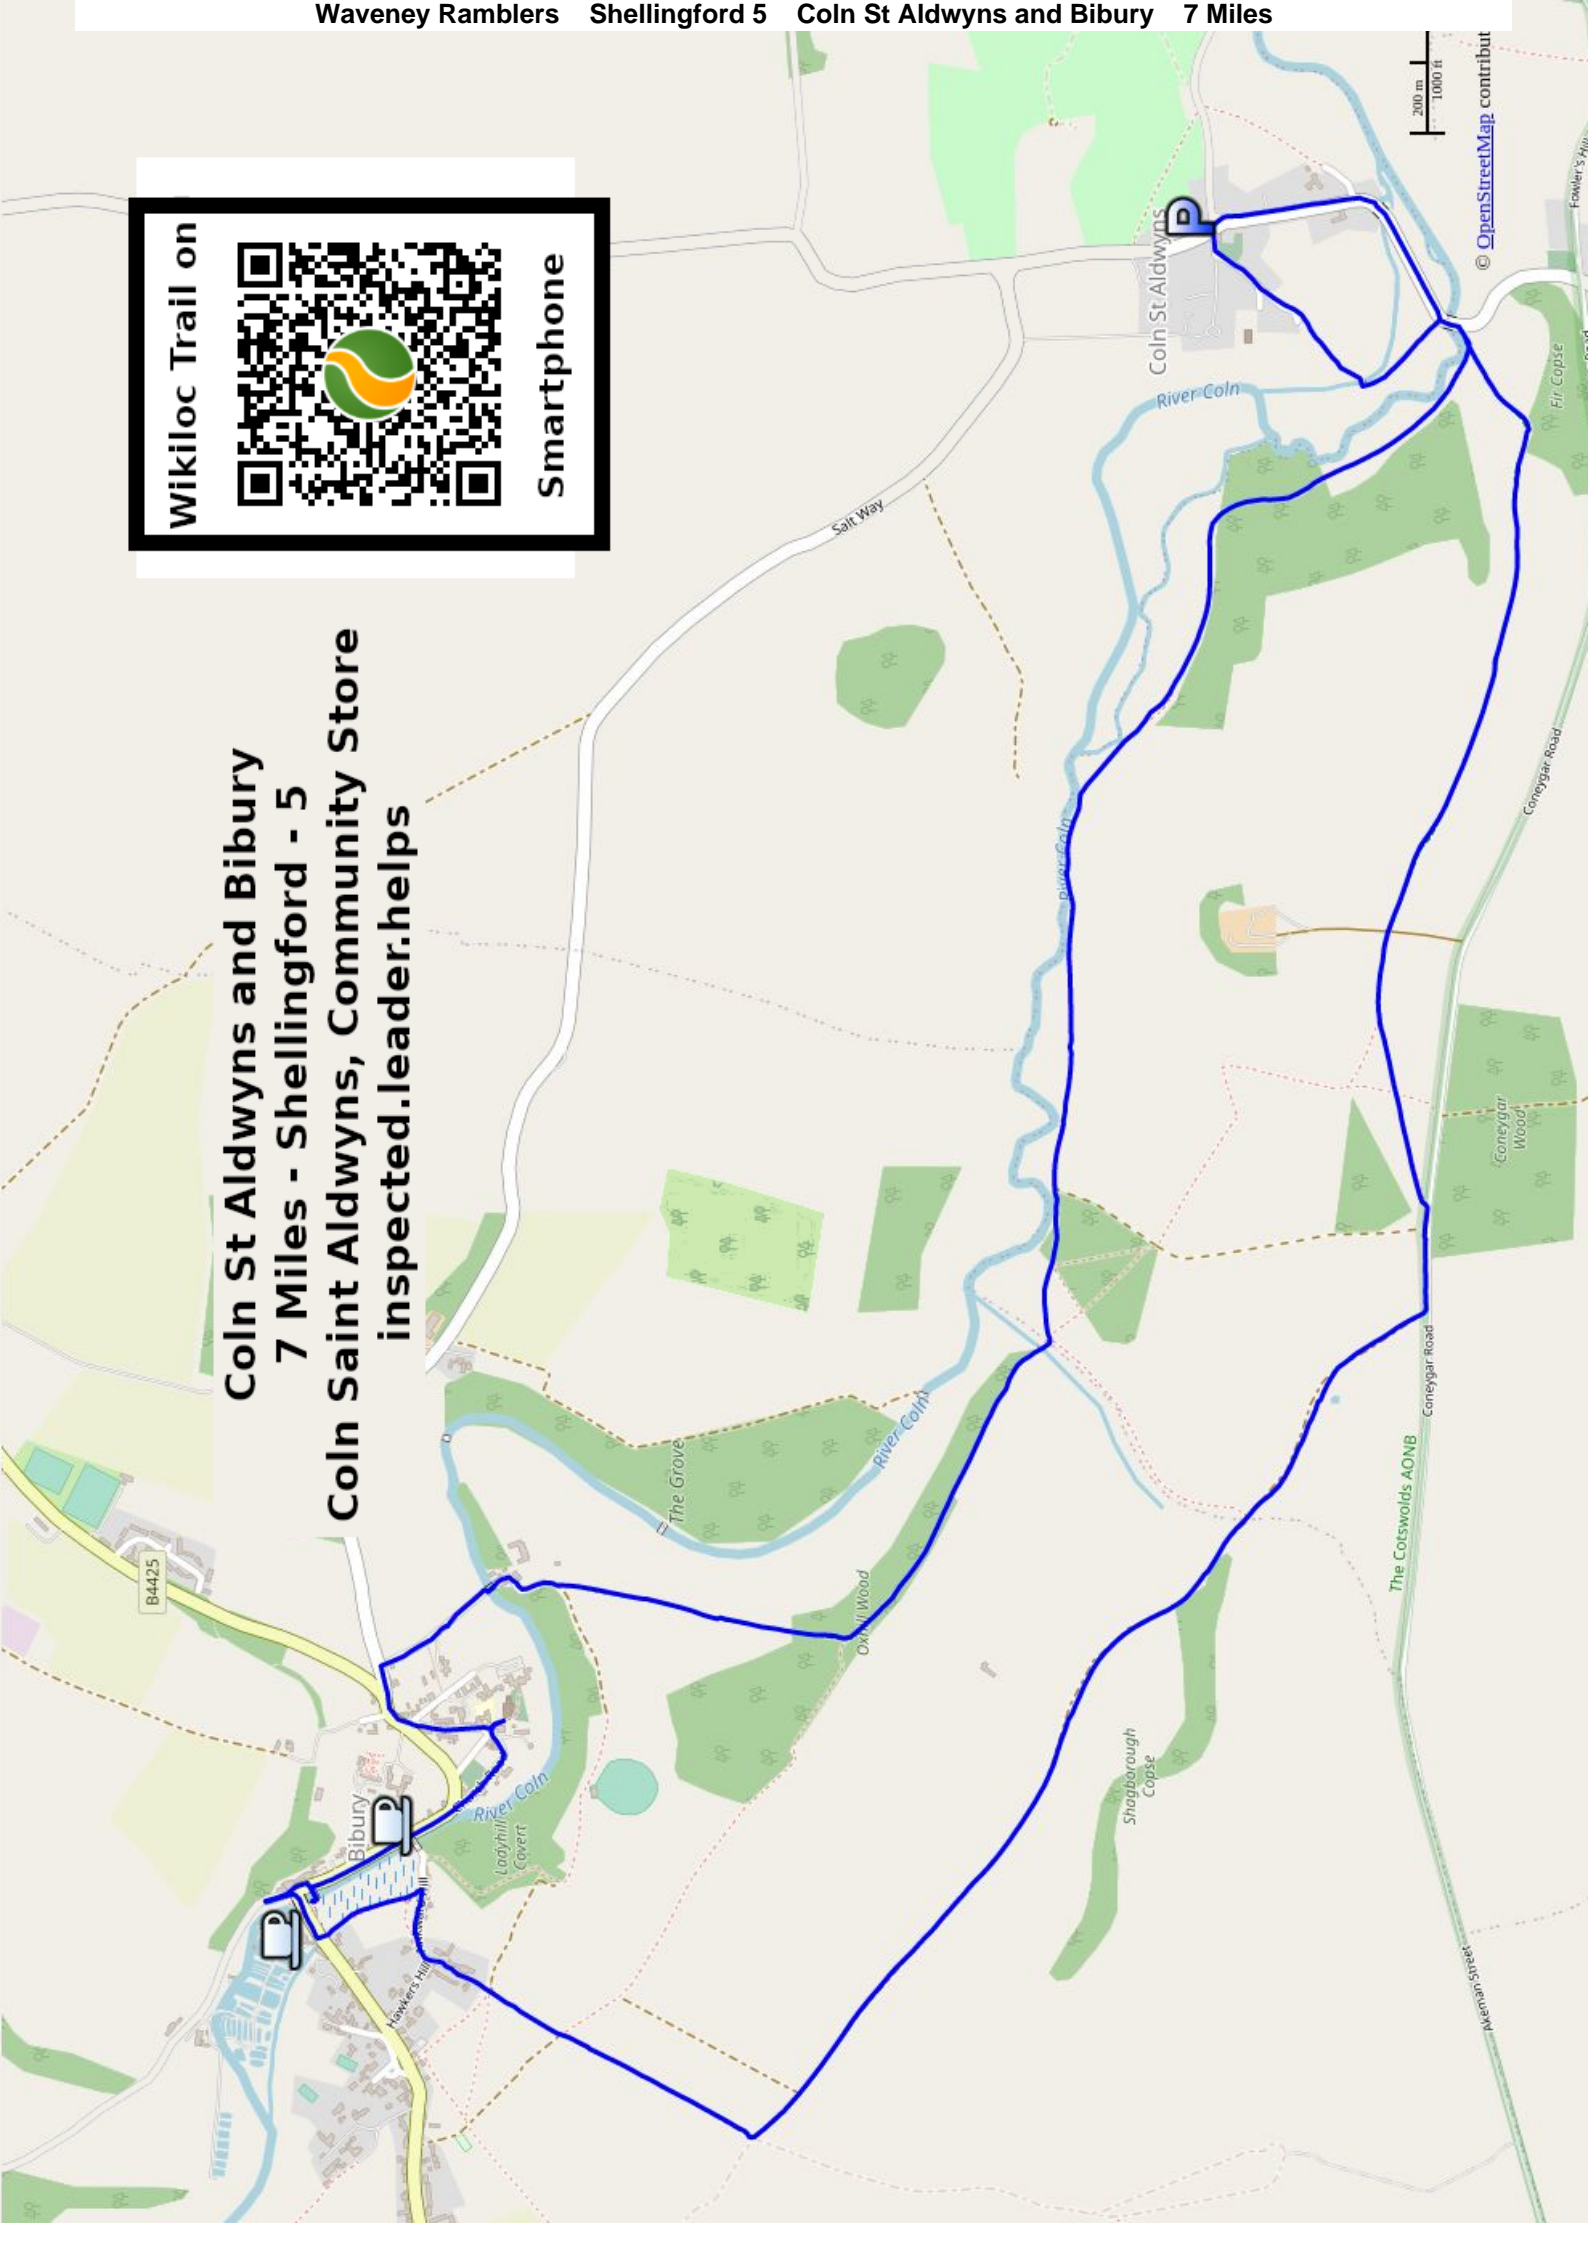

Farringdon Buckland Warren and Hatford 9 Miles - Shellingford - 2 Farringdon, Gloucester Street P&D husky.delays.firms

Follow this trail from
your smartphone!

Burford 6 Miles - Shellingford - 3 Burford, River Windrush foot.fragments.pasta

Follow this trail from
your smartphone!

Minster Lovell and Little Minster 3.8 Miles - Shellingford - 4 Minster Lovell, St Kenelm's Church locating.troll.comfort

Follow this trail from
your smartphone!

Coln St Aldwyns and Bibury 7 Miles - Shellingford - 5 Coln Saint Aldwyns, Community Store inspected.leader.helps

Wikiloc Trail on

Smartphone

Waveney Ramblers Shellingford 6 Uffington White Horse 8 Miles

**Uffington White Horse
8 Miles - Shellingford - 6
Woolstone, White Horse Hill
nutty.gobbling.dumpling**

Wikiloc Trail on