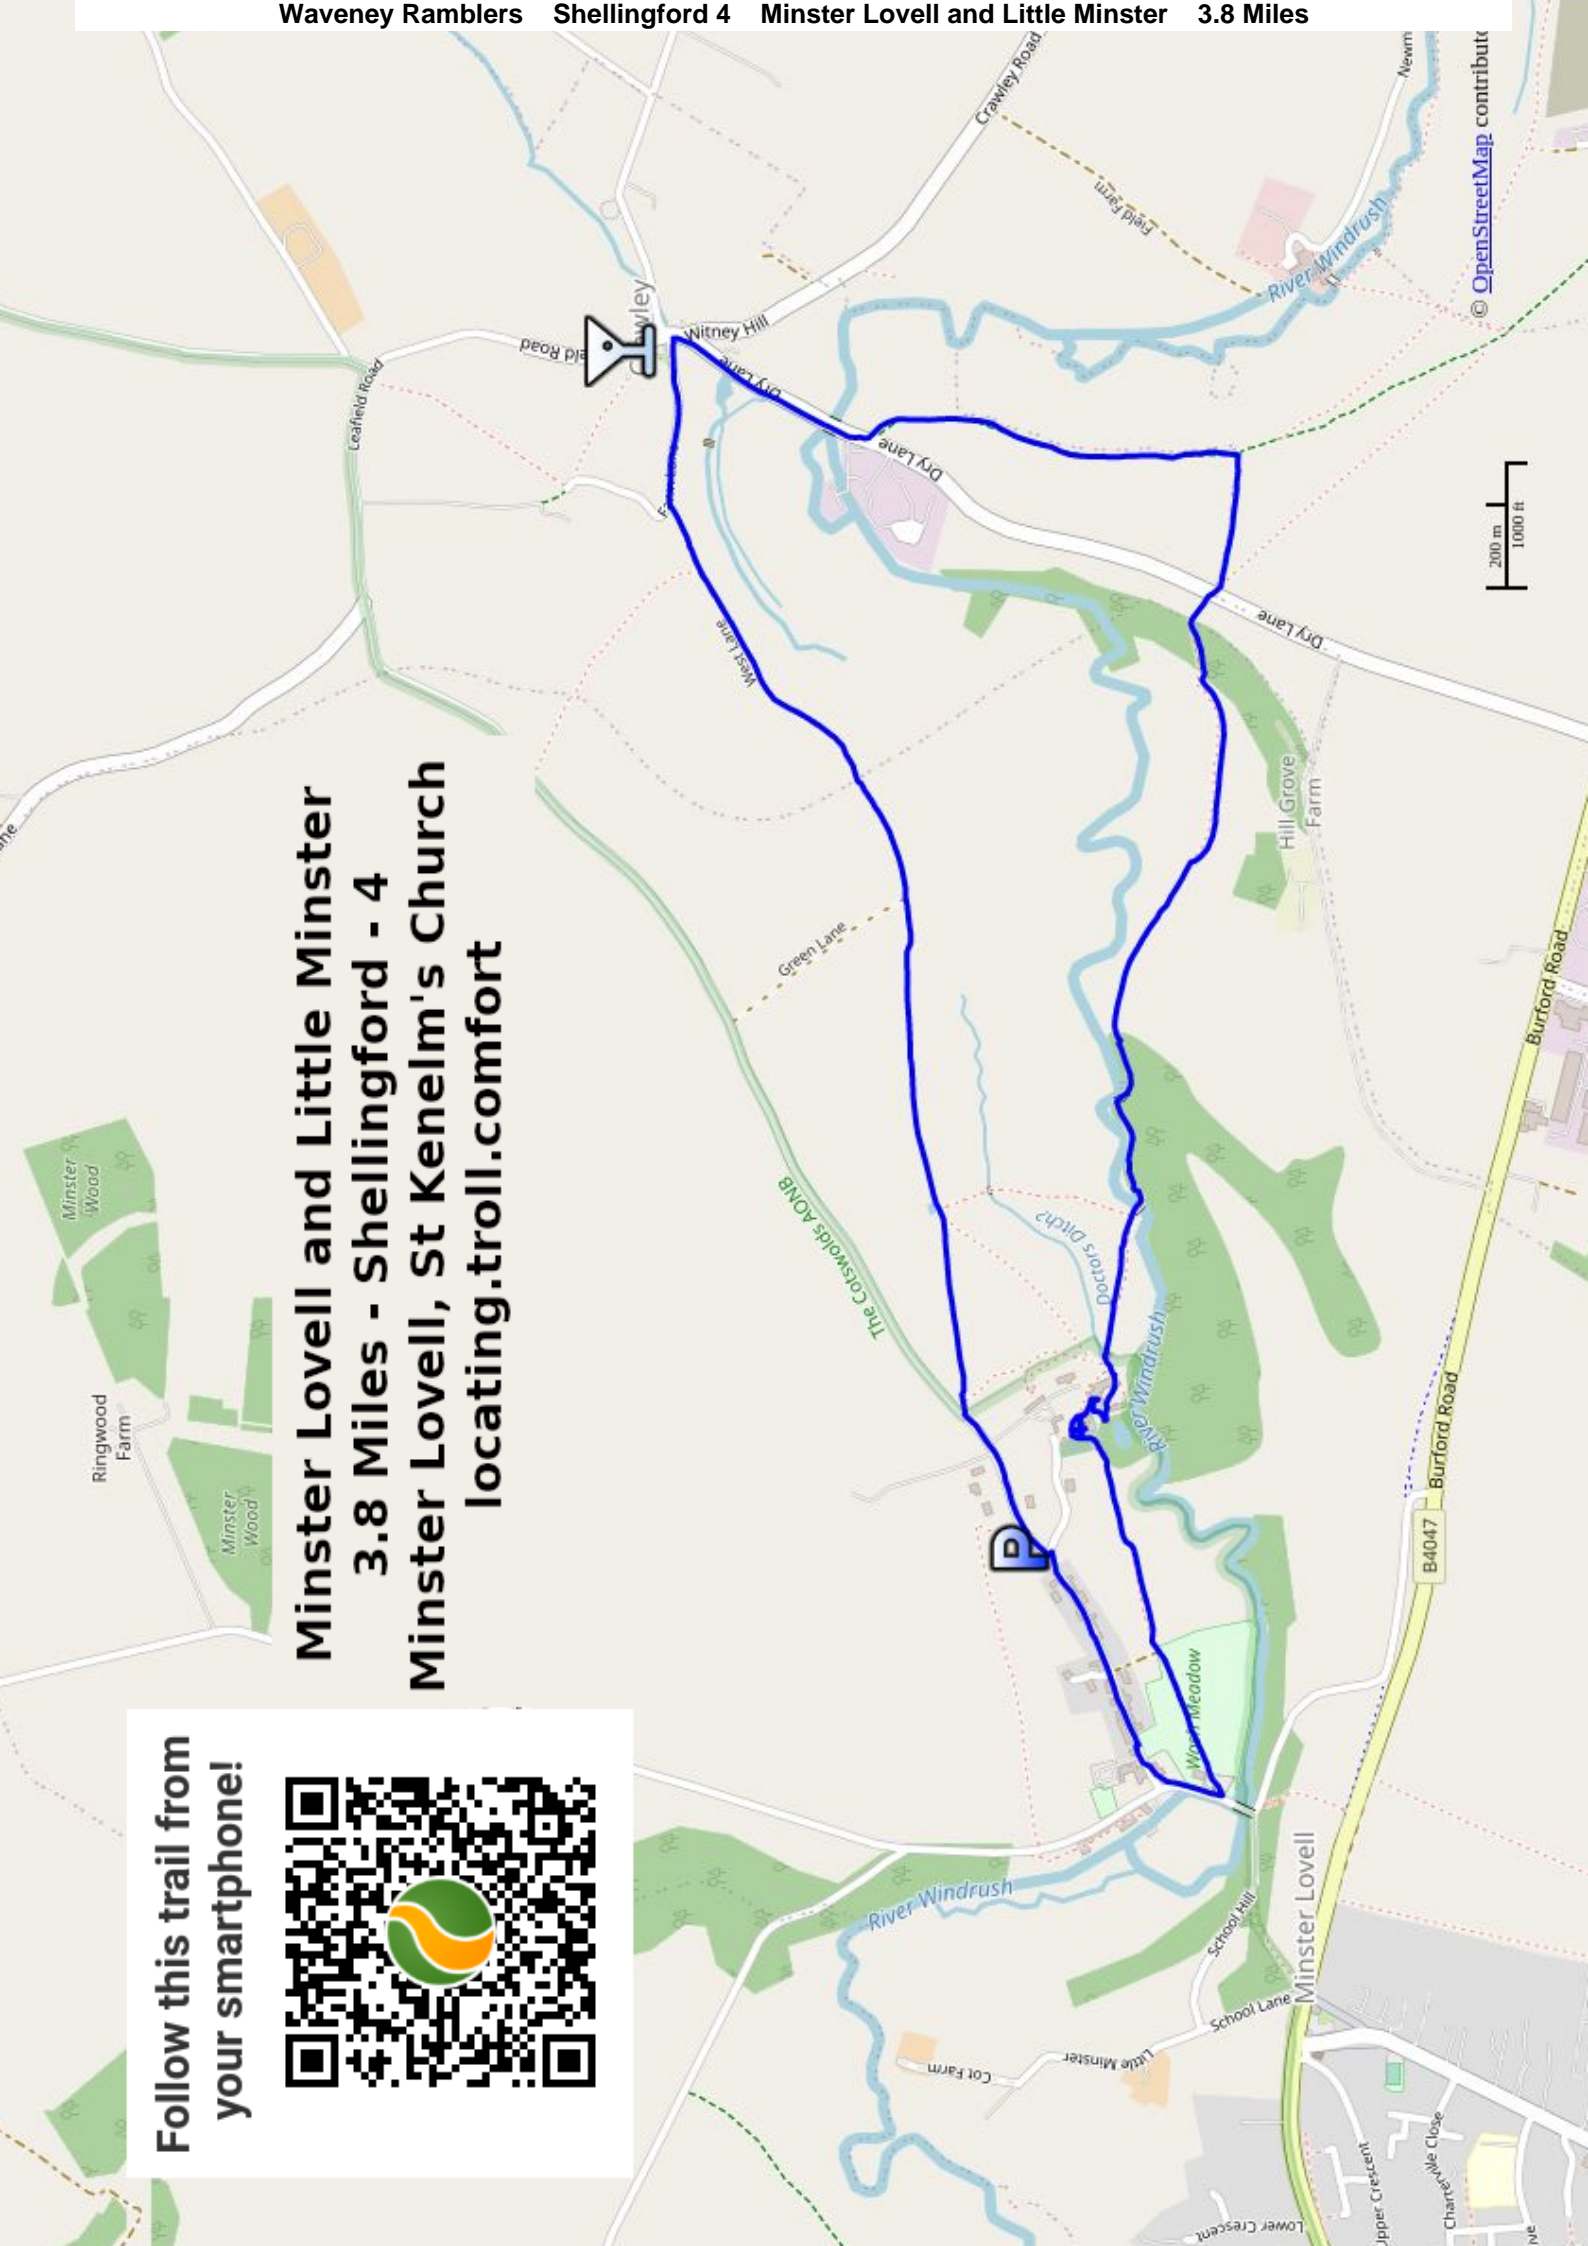

Farringdon Buckland Warren and Hatford 9 Miles - Shellingford - 2 Farringdon, Gloucester Street P&D husky.delays.firms

Follow this trail from
your smartphone!

Burford 6 Miles - Shellingford - 3 Burford, River Windrush foot.fragments.pasta

Follow this trail from
your smartphone!

Minster Lovell and Little Minster 3.8 Miles - Shellingford - 4 Minster Lovell, St Kenelm's Church locating.troll.comfort

Follow this trail from
your smartphone!

Coln St Aldwyns and Bibury 7 Miles - Shellingford - 5 Coln Saint Aldwyns, Community Store inspected.leader.helps

Wikiloc Trail on

Smartphone

Waveney Ramblers Shellingford 6 Uffington White Horse 8 Miles

**Uffington White Horse
8 Miles - Shellingford - 6
Woolstone, White Horse Hill
nutty.gobbling.dumpling**

Wikiloc Trail on

**Wantage and Letcombe Regis
7.5 Miles - Shellingford - 7
Wantage, The Beacon Portway
squeaking.flauting.hawks**

**Buscot to Kelmescott
5 Miles - Shellingford - 8
Buscot
cocoons.pimples.quiz**

Follow this trail from
your smartphone!