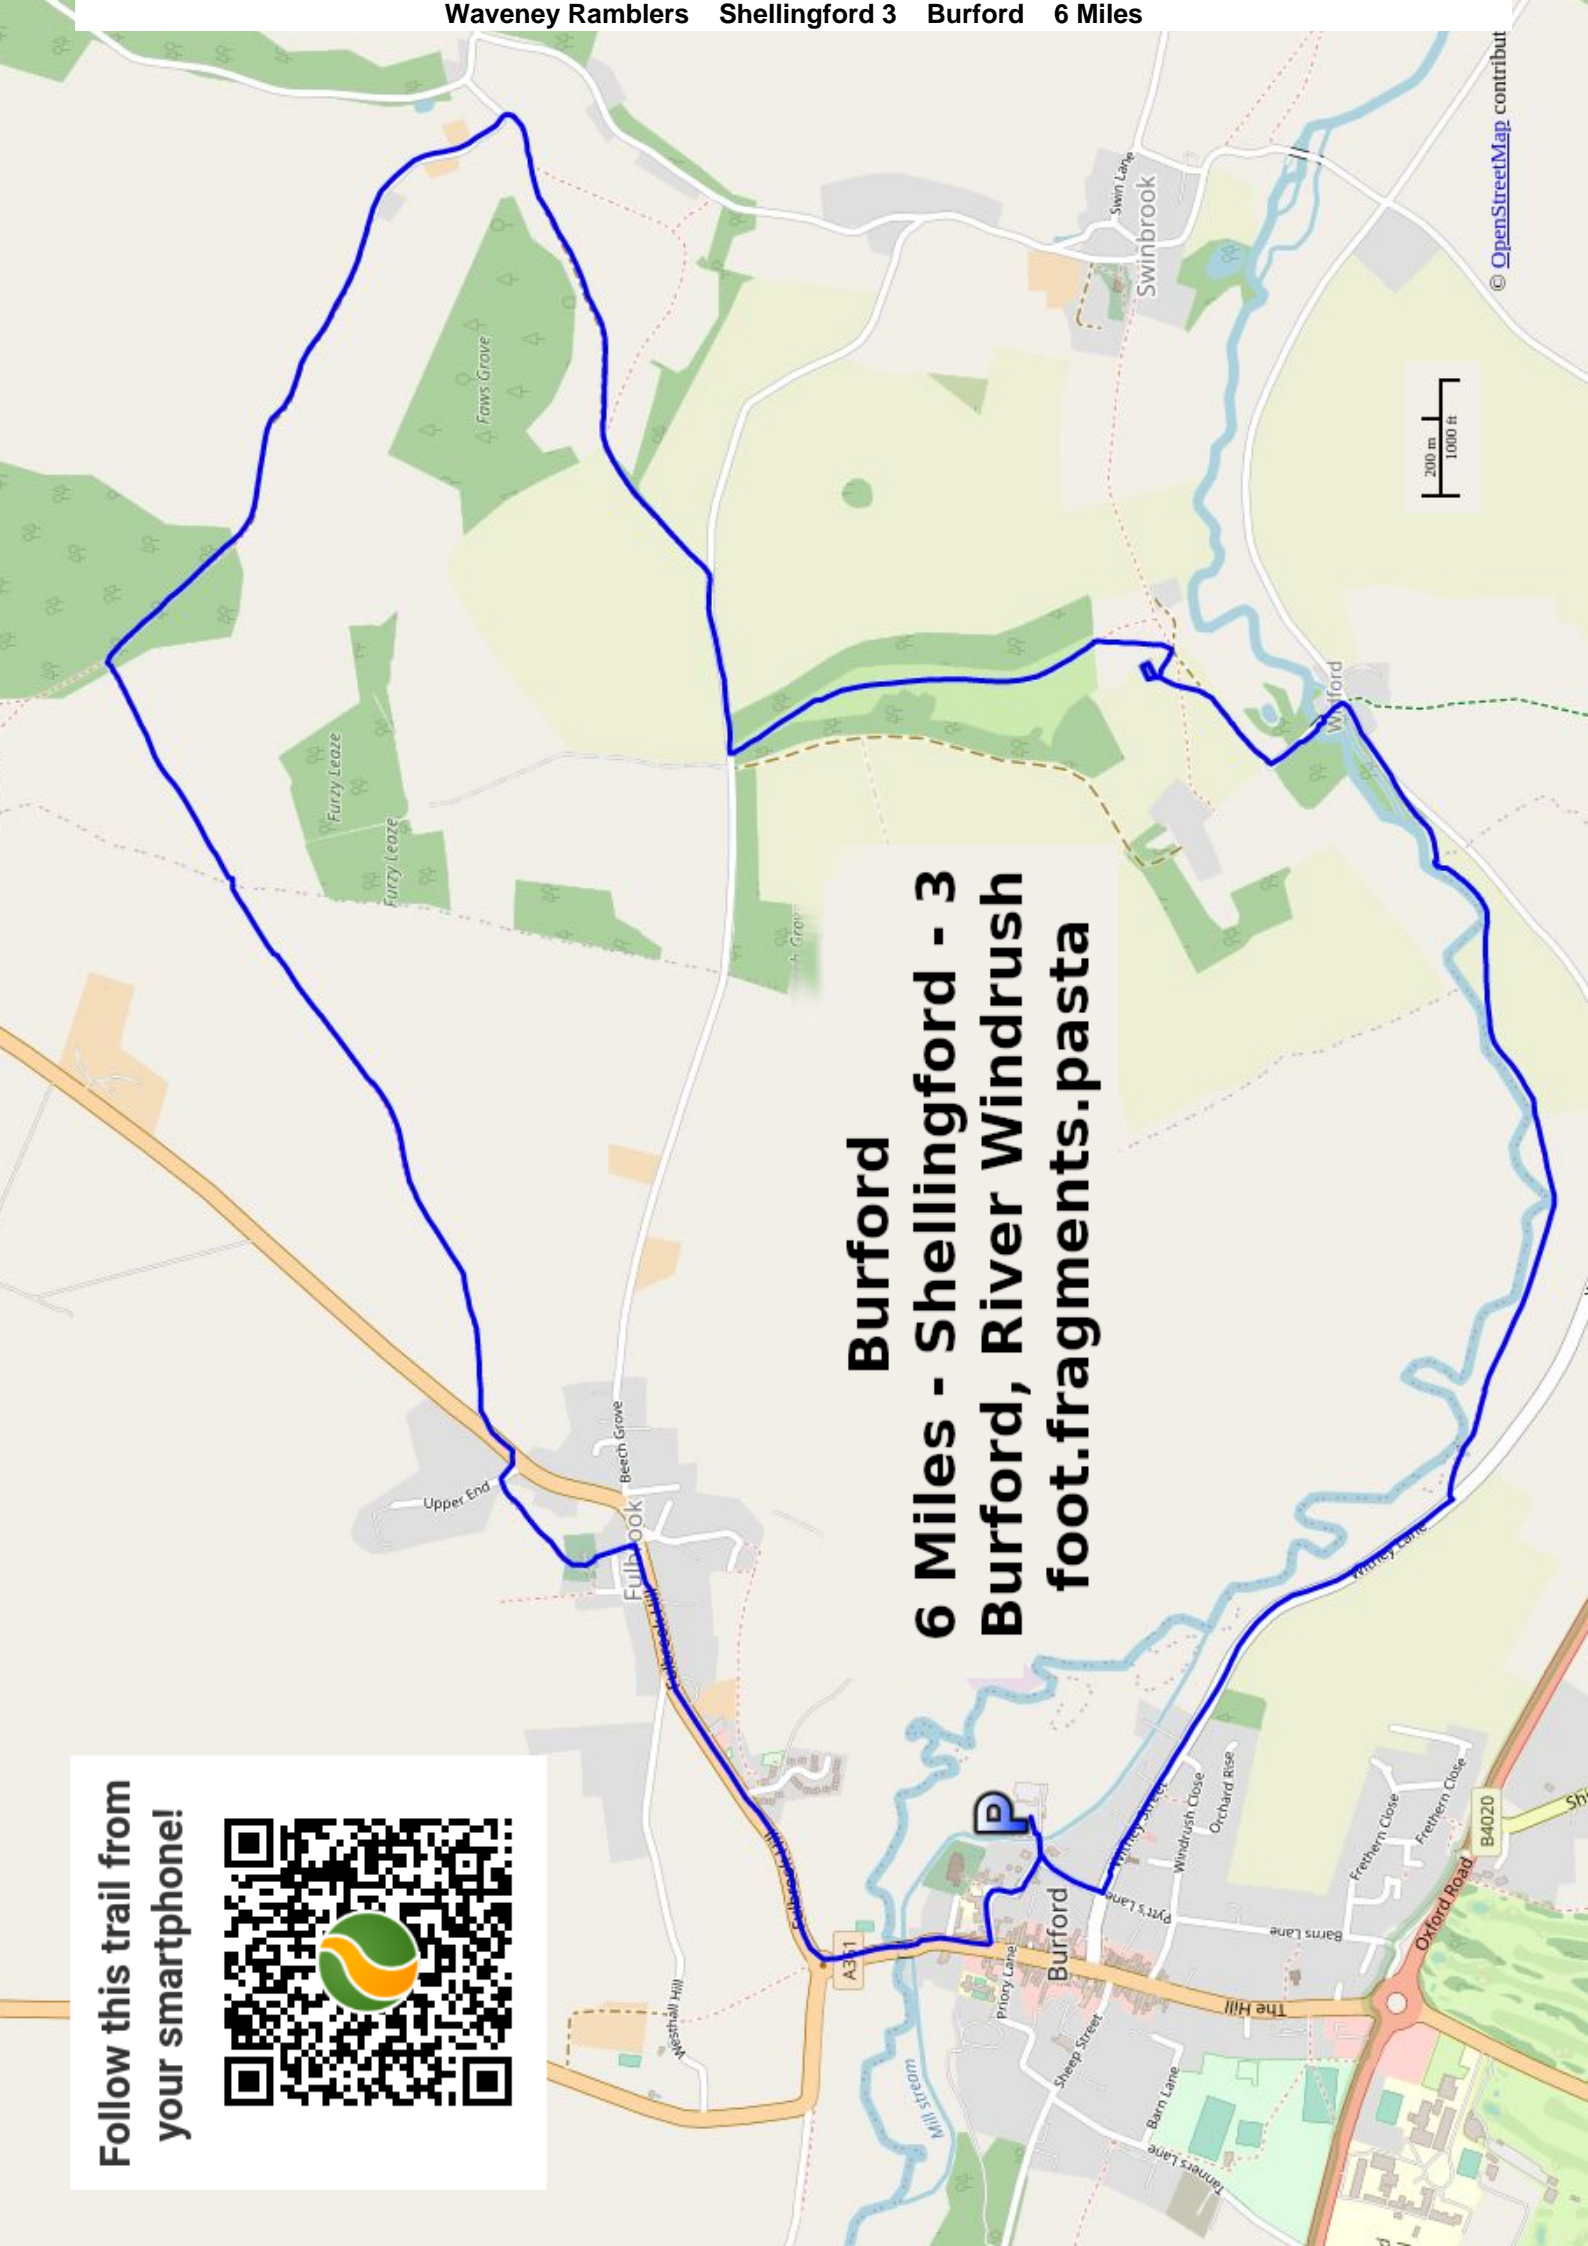

5 km
2 mi

© [OpenStreetMap](#) contributors

Follow this trail from
your smartphone!

**Great Coxwell Coleshill and Badbury Hill
9 Miles - Shellingford - 1
Great Coxwell, Barn
impulsive.flamed.sheets**

© OpenStreetMap contributors

Farringdon Buckland Warren and Hatford 9 Miles - Shellingford - 2 Farringdon, Gloucester Street P&D husky.delays.firms

Follow this trail from
your smartphone!

Burford 6 Miles - Shellingford - 3 Burford, River Windrush foot.fragments.pasta

Follow this trail from
your smartphone!

Minster Lovell and Little Minster 3.8 Miles - Shellingford - 4 Minster Lovell, St Kenelm's Church locating.troll.comfort

Follow this trail from
your smartphone!

Coln St Aldwyns and Bibury 7 Miles - Shellingford - 5 Coln Saint Aldwyns, Community Store inspected.leader.helps