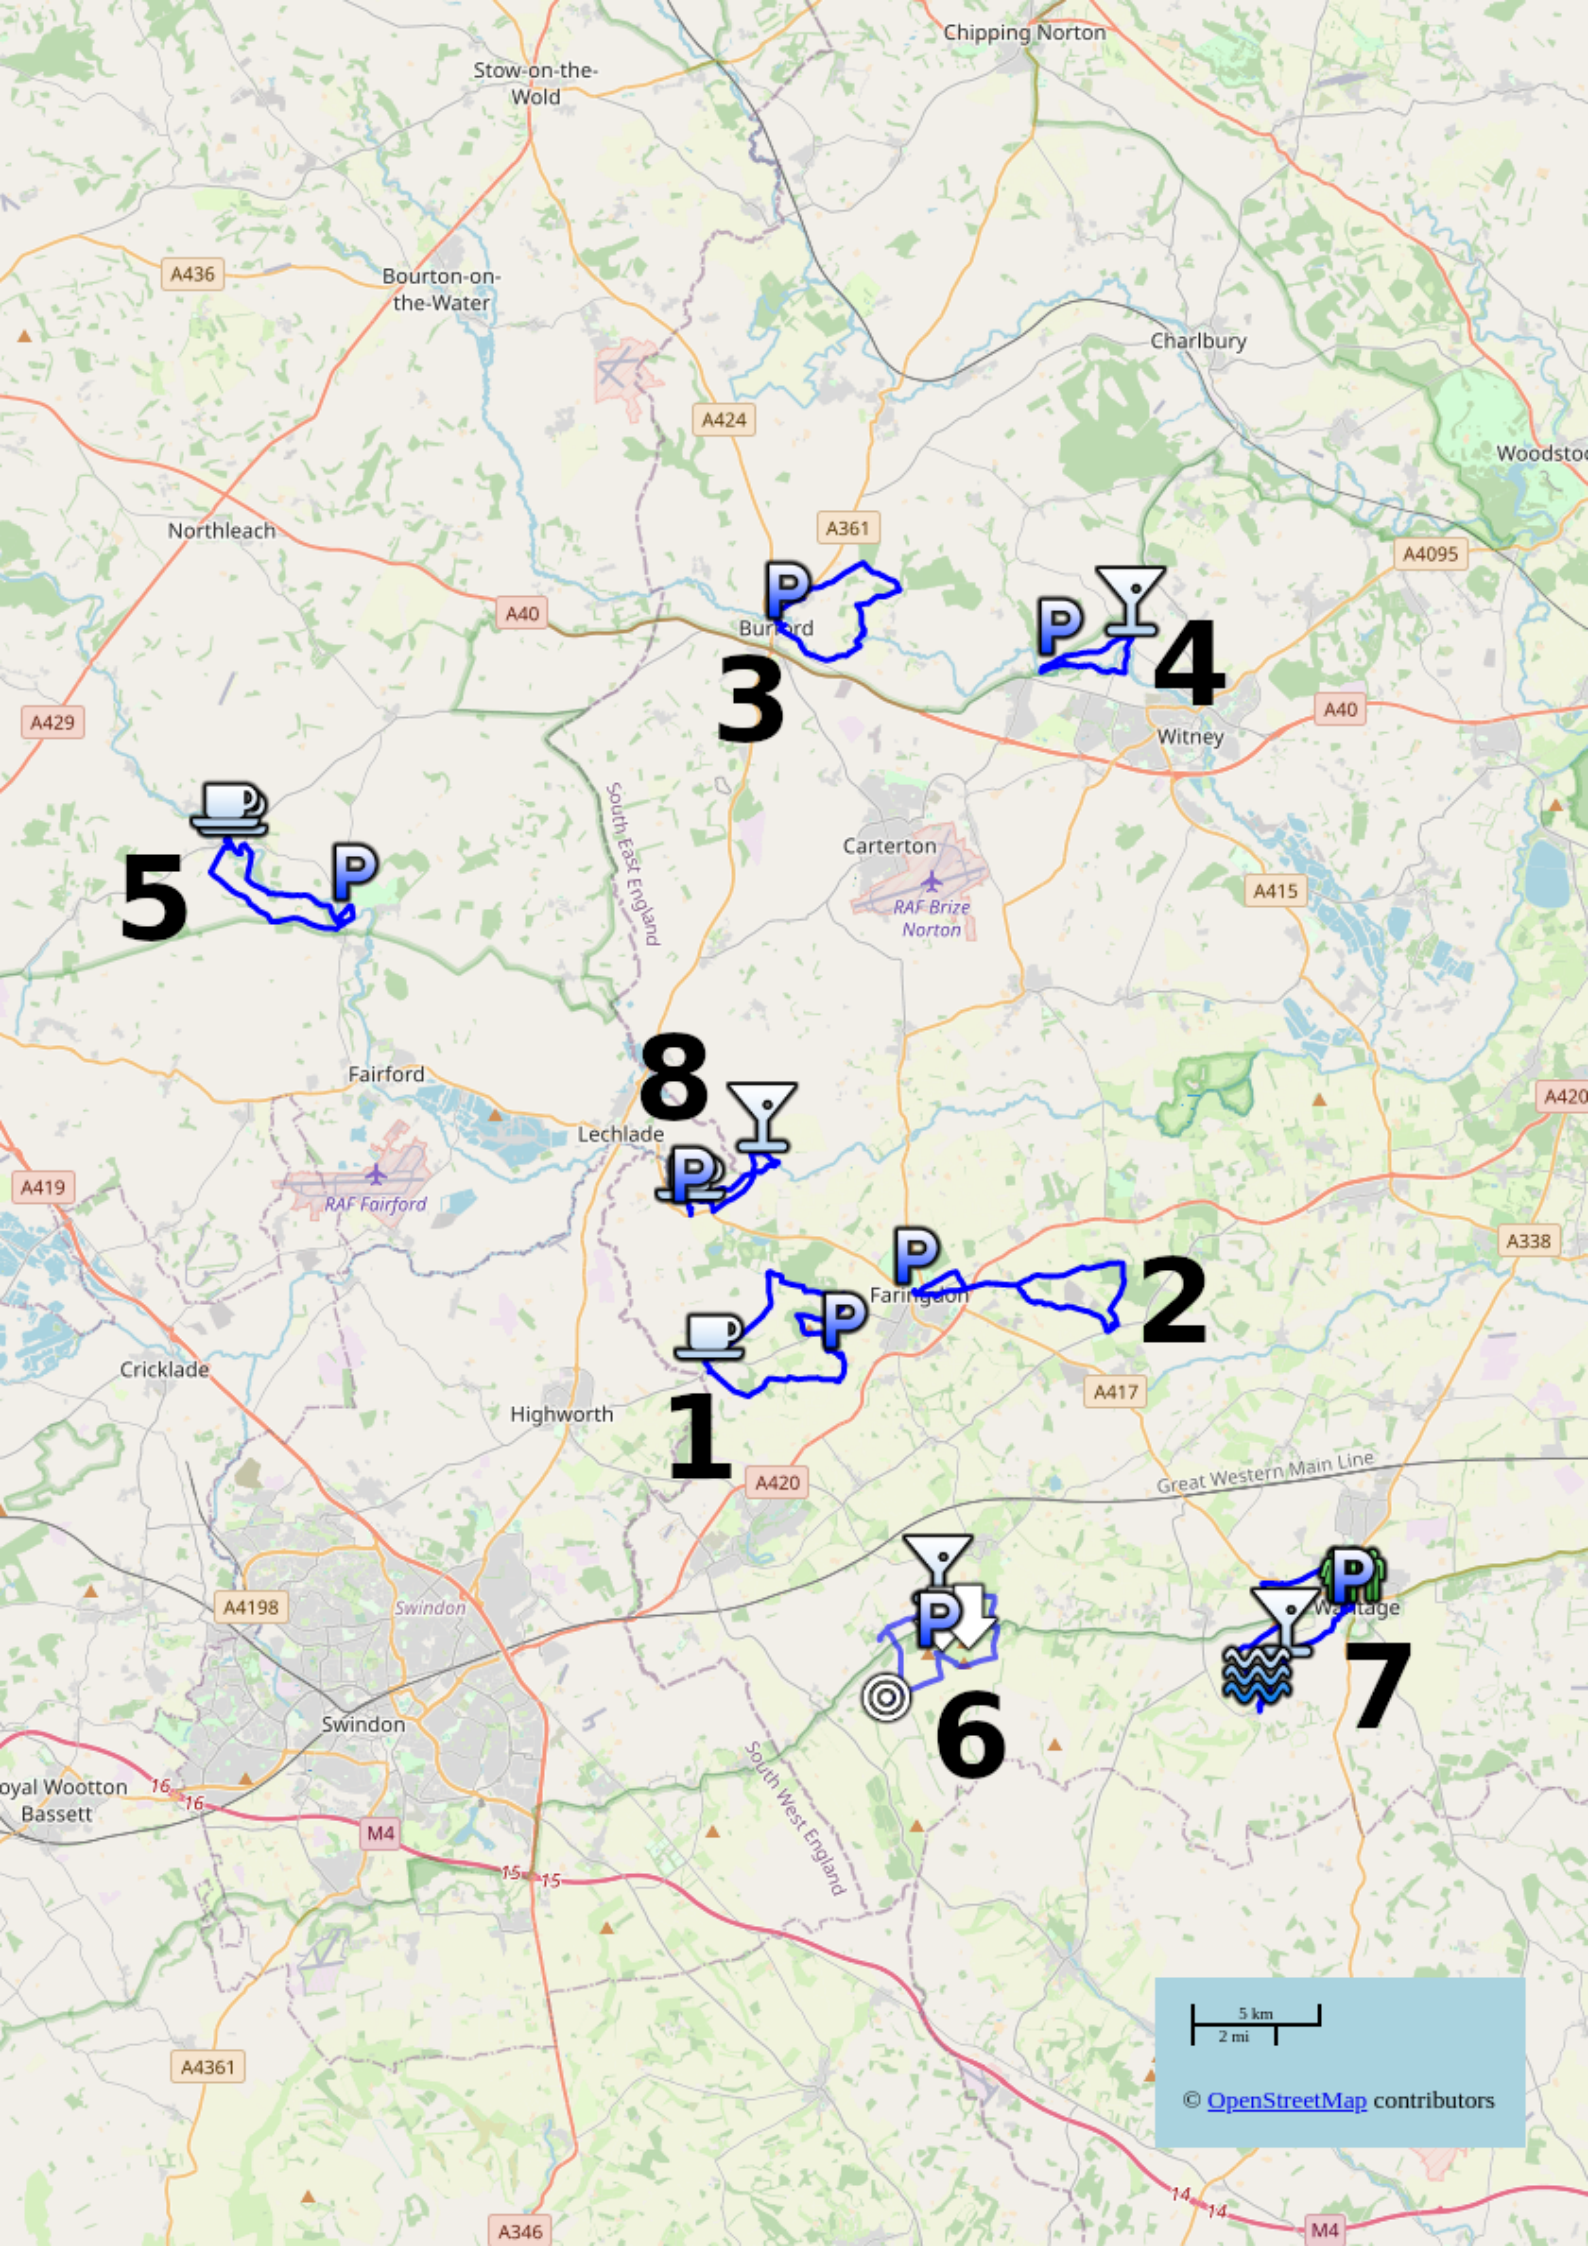

THE WALKS

We completed walks 3 and 4 on the same day, Burford in the morning.

- 1 Great Coxwell Coleshill and Badbury Hill - 9 Miles
<https://www.wikiloc.com/hiking-trails/2021-09-25-great-coxwell-coleshill-and-badbury-hill-84753295>
- 2 Farringdon Buckland Warren and Hatford - 9 Miles
<https://www.wikiloc.com/hiking-trails/2021-09-26-farringdon-buckland-warren-and-hatford-84900334>
- 3 Burford - 6 Miles
<https://www.wikiloc.com/hiking-trails/2021-09-27-am-burford-85058268>
- 4 Minster Lovell and Little Minster - 3.8 Miles
<https://www.wikiloc.com/hiking-trails/2021-09-27-pm-minster-lovell-and-little-minster-85058079>
- 5 Coln St Aldwyns and Bibury - 7 Miles
<https://www.wikiloc.com/hiking-trails/2021-09-28-coln-st-alldwyns-and-bibury-85057840>
- 6 Uffington White Horse - 8 Miles (Hilly)
<https://www.wikiloc.com/hiking-trails/2021-09-29-uffington-white-horse-85106631>
- 7 Wantage and Letcombe Regis - 7.5 Miles
<https://www.wikiloc.com/hiking-trails/2021-09-30-wantage-and-letcombe-regis-85167637>
- 8 Buscot to Kelmscott - 5 Miles including a walk along the village street
<https://www.wikiloc.com/hiking-trails/2021-09-29-buscot-to-kelmscott-84639660>

Farringdon Buckland Warren and Hatford 9 Miles - Shellingford - 2 Farringdon, Gloucester Street P&D husky.delays.firms

Follow this trail from
your smartphone!

Burford 6 Miles - Shellingford - 3 Burford, River Windrush foot.fragments.pasta

**Wantage and Letcombe Regis
7.5 Miles - Shellingford - 7
Wantage, The Beacon Portway
squeaking.flauting.hawks**

**Buscot to Kelmescott
5 Miles - Shellingford - 8
Buscot
cocoons.pimples.quiz**

Follow this trail from
your smartphone!

5

3

4

8

1

2

6

7