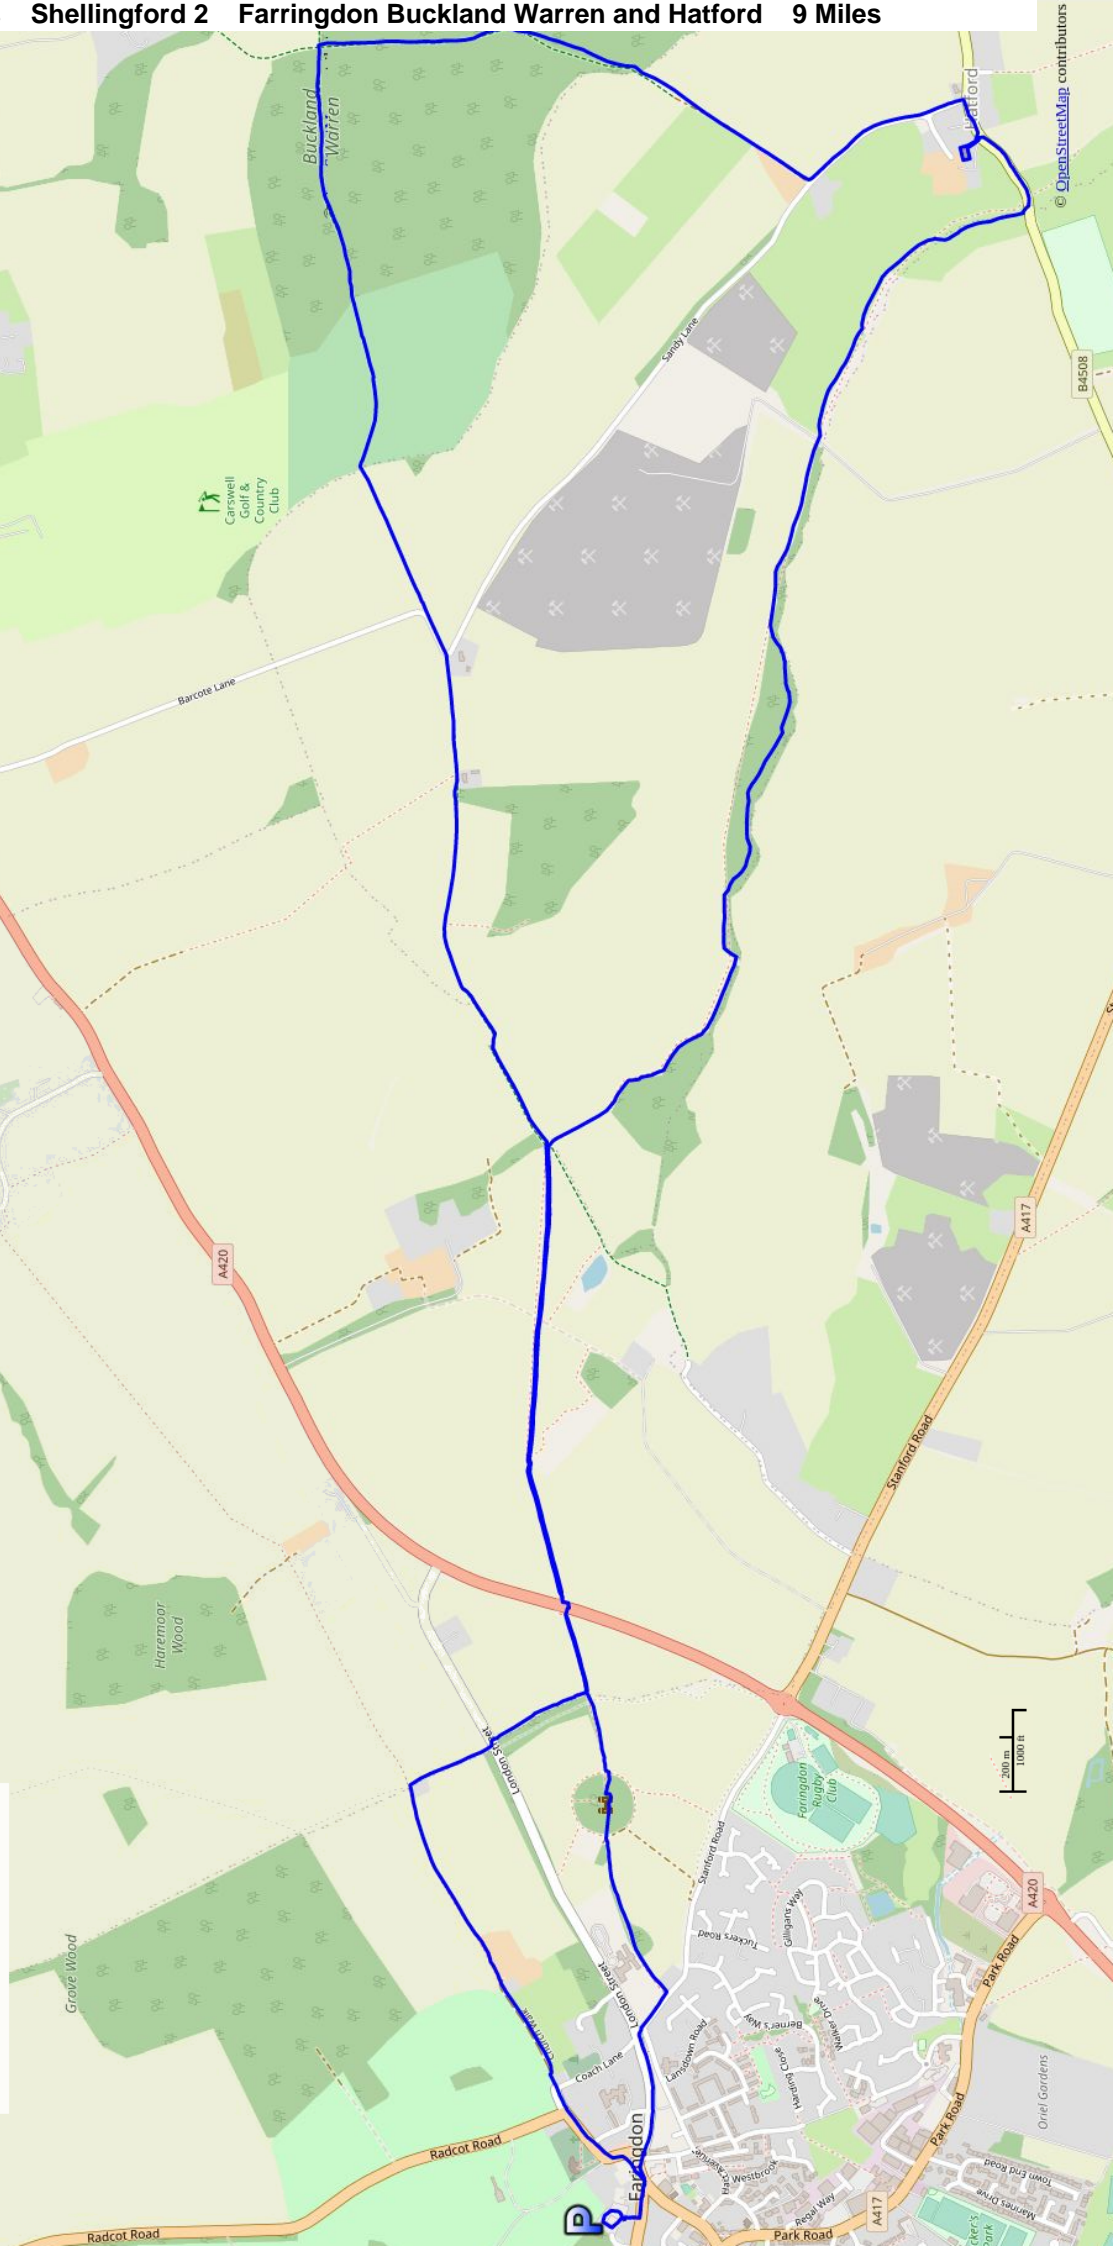

THE WALKS

We completed walks 3 and 4 on the same day, Burford in the morning.

- 1 Great Coxwell Coleshill and Badbury Hill - 9 Miles
<https://www.wikiloc.com/hiking-trails/2021-09-25-great-coxwell-coleshill-and-badbury-hill-84753295>
- 2 Farringdon Buckland Warren and Hatford - 9 Miles
<https://www.wikiloc.com/hiking-trails/2021-09-26-farringdon-buckland-warren-and-hatford-84900334>
- 3 Burford - 6 Miles
<https://www.wikiloc.com/hiking-trails/2021-09-27-am-burford-85058268>
- 4 Minster Lovell and Little Minster - 3.8 Miles
<https://www.wikiloc.com/hiking-trails/2021-09-27-pm-minster-lovell-and-little-minster-85058079>
- 5 Coln St Aldwyns and Bibury - 7 Miles
<https://www.wikiloc.com/hiking-trails/2021-09-28-coln-st-alldwyns-and-bibury-85057840>
- 6 Uffington White Horse - 8 Miles (Hilly)
<https://www.wikiloc.com/hiking-trails/2021-09-29-uffington-white-horse-85106631>
- 7 Wantage and Letcombe Regis - 7.5 Miles
<https://www.wikiloc.com/hiking-trails/2021-09-30-wantage-and-letcombe-regis-85167637>
- 8 Buscot to Kelmscott - 5 Miles including a walk along the village street
<https://www.wikiloc.com/hiking-trails/2021-09-29-buscot-to-kelmscott-84639660>

5 km
2 mi

© [OpenStreetMap](#) contributors

Follow this trail from
your smartphone!

**Great Coxwell Coleshill and Badbury Hill
9 Miles - Shellingford - 1
Great Coxwell, Barn
impulsive.flamed.sheets**

© OpenStreetMap contributors

Farringdon Buckland Warren and Hatford 9 Miles - Shellingford - 2 Farringdon, Gloucester Street P&D husky.delays.firms

Follow this trail from
your smartphone!

Burford 6 Miles - Shellingford - 3 Burford, River Windrush foot.fragments.pasta