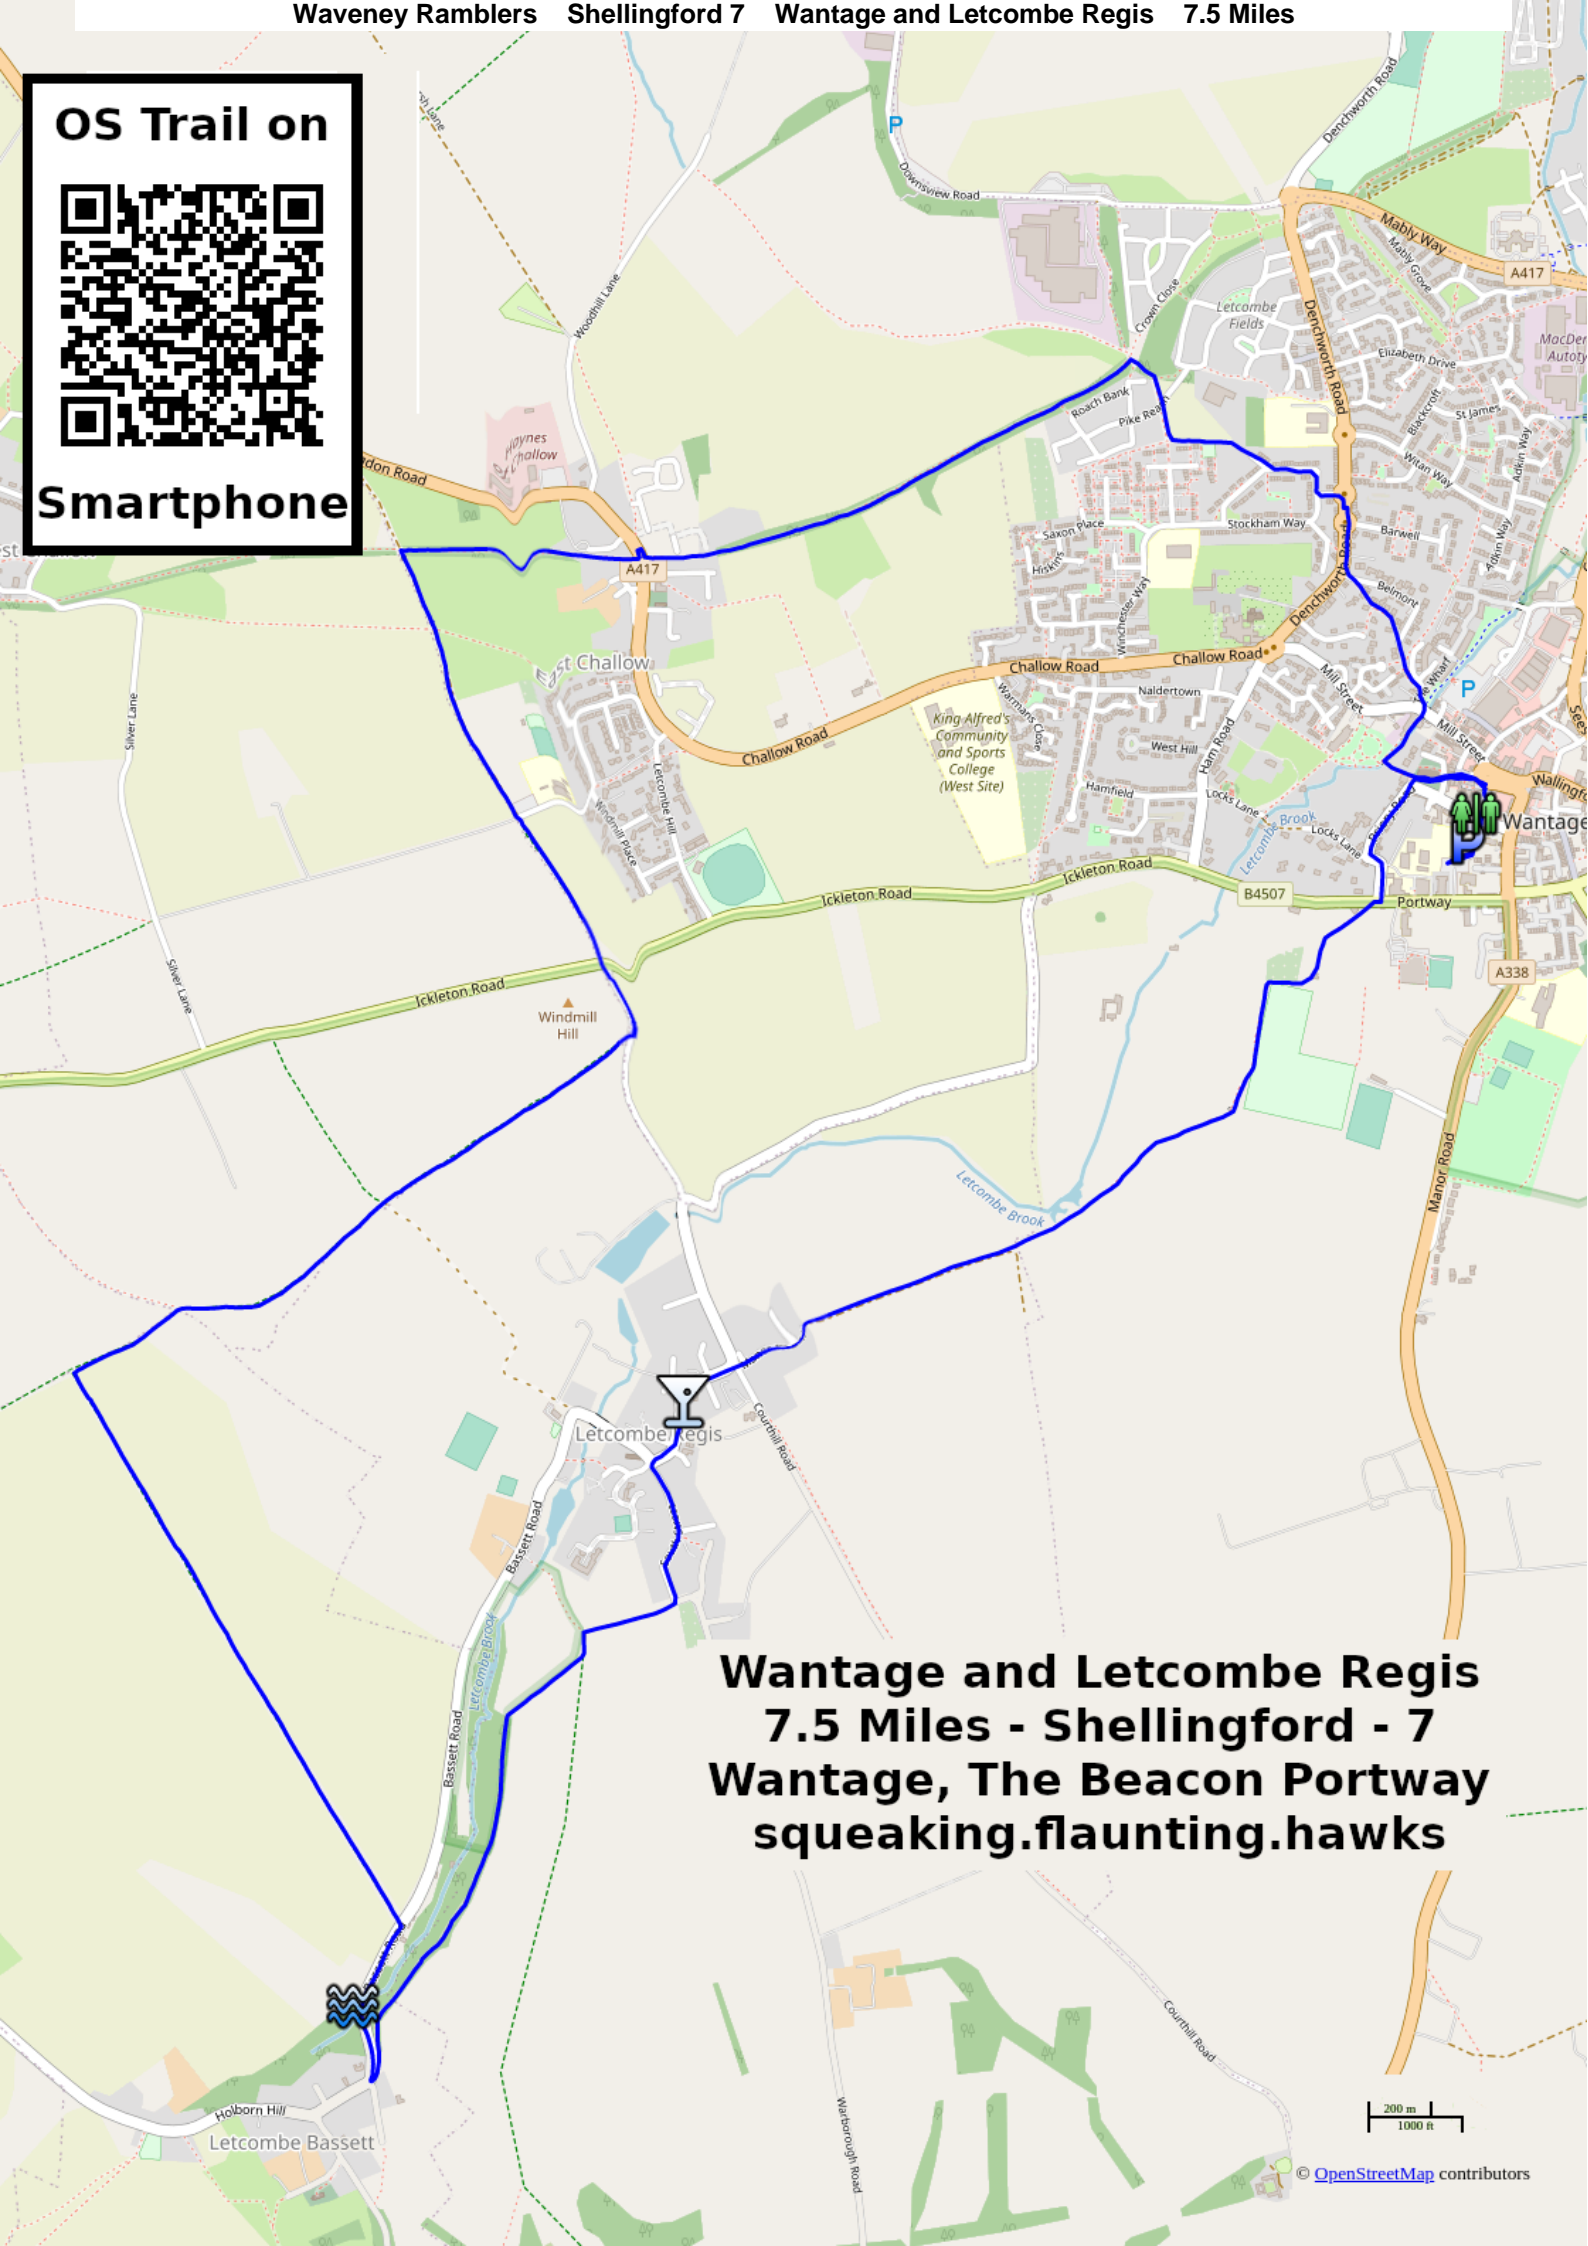

The Swan
THE SWAN
COCKTAIL BAR

COLEMAN
& coleman
Independent
Jeweller

THE PARTISAN WANTED
A notice board with text and a small image, likely a historical or local notice.

WANTAGE SWISSES
RETAILER
WANTAGE SWISSES

OS Trail on

Smartphone

**Wantage and Letcombe Regis
7.5 Miles - Shellingford - 7
Wantage, The Beacon Portway
squeaking.flauting.hawks**