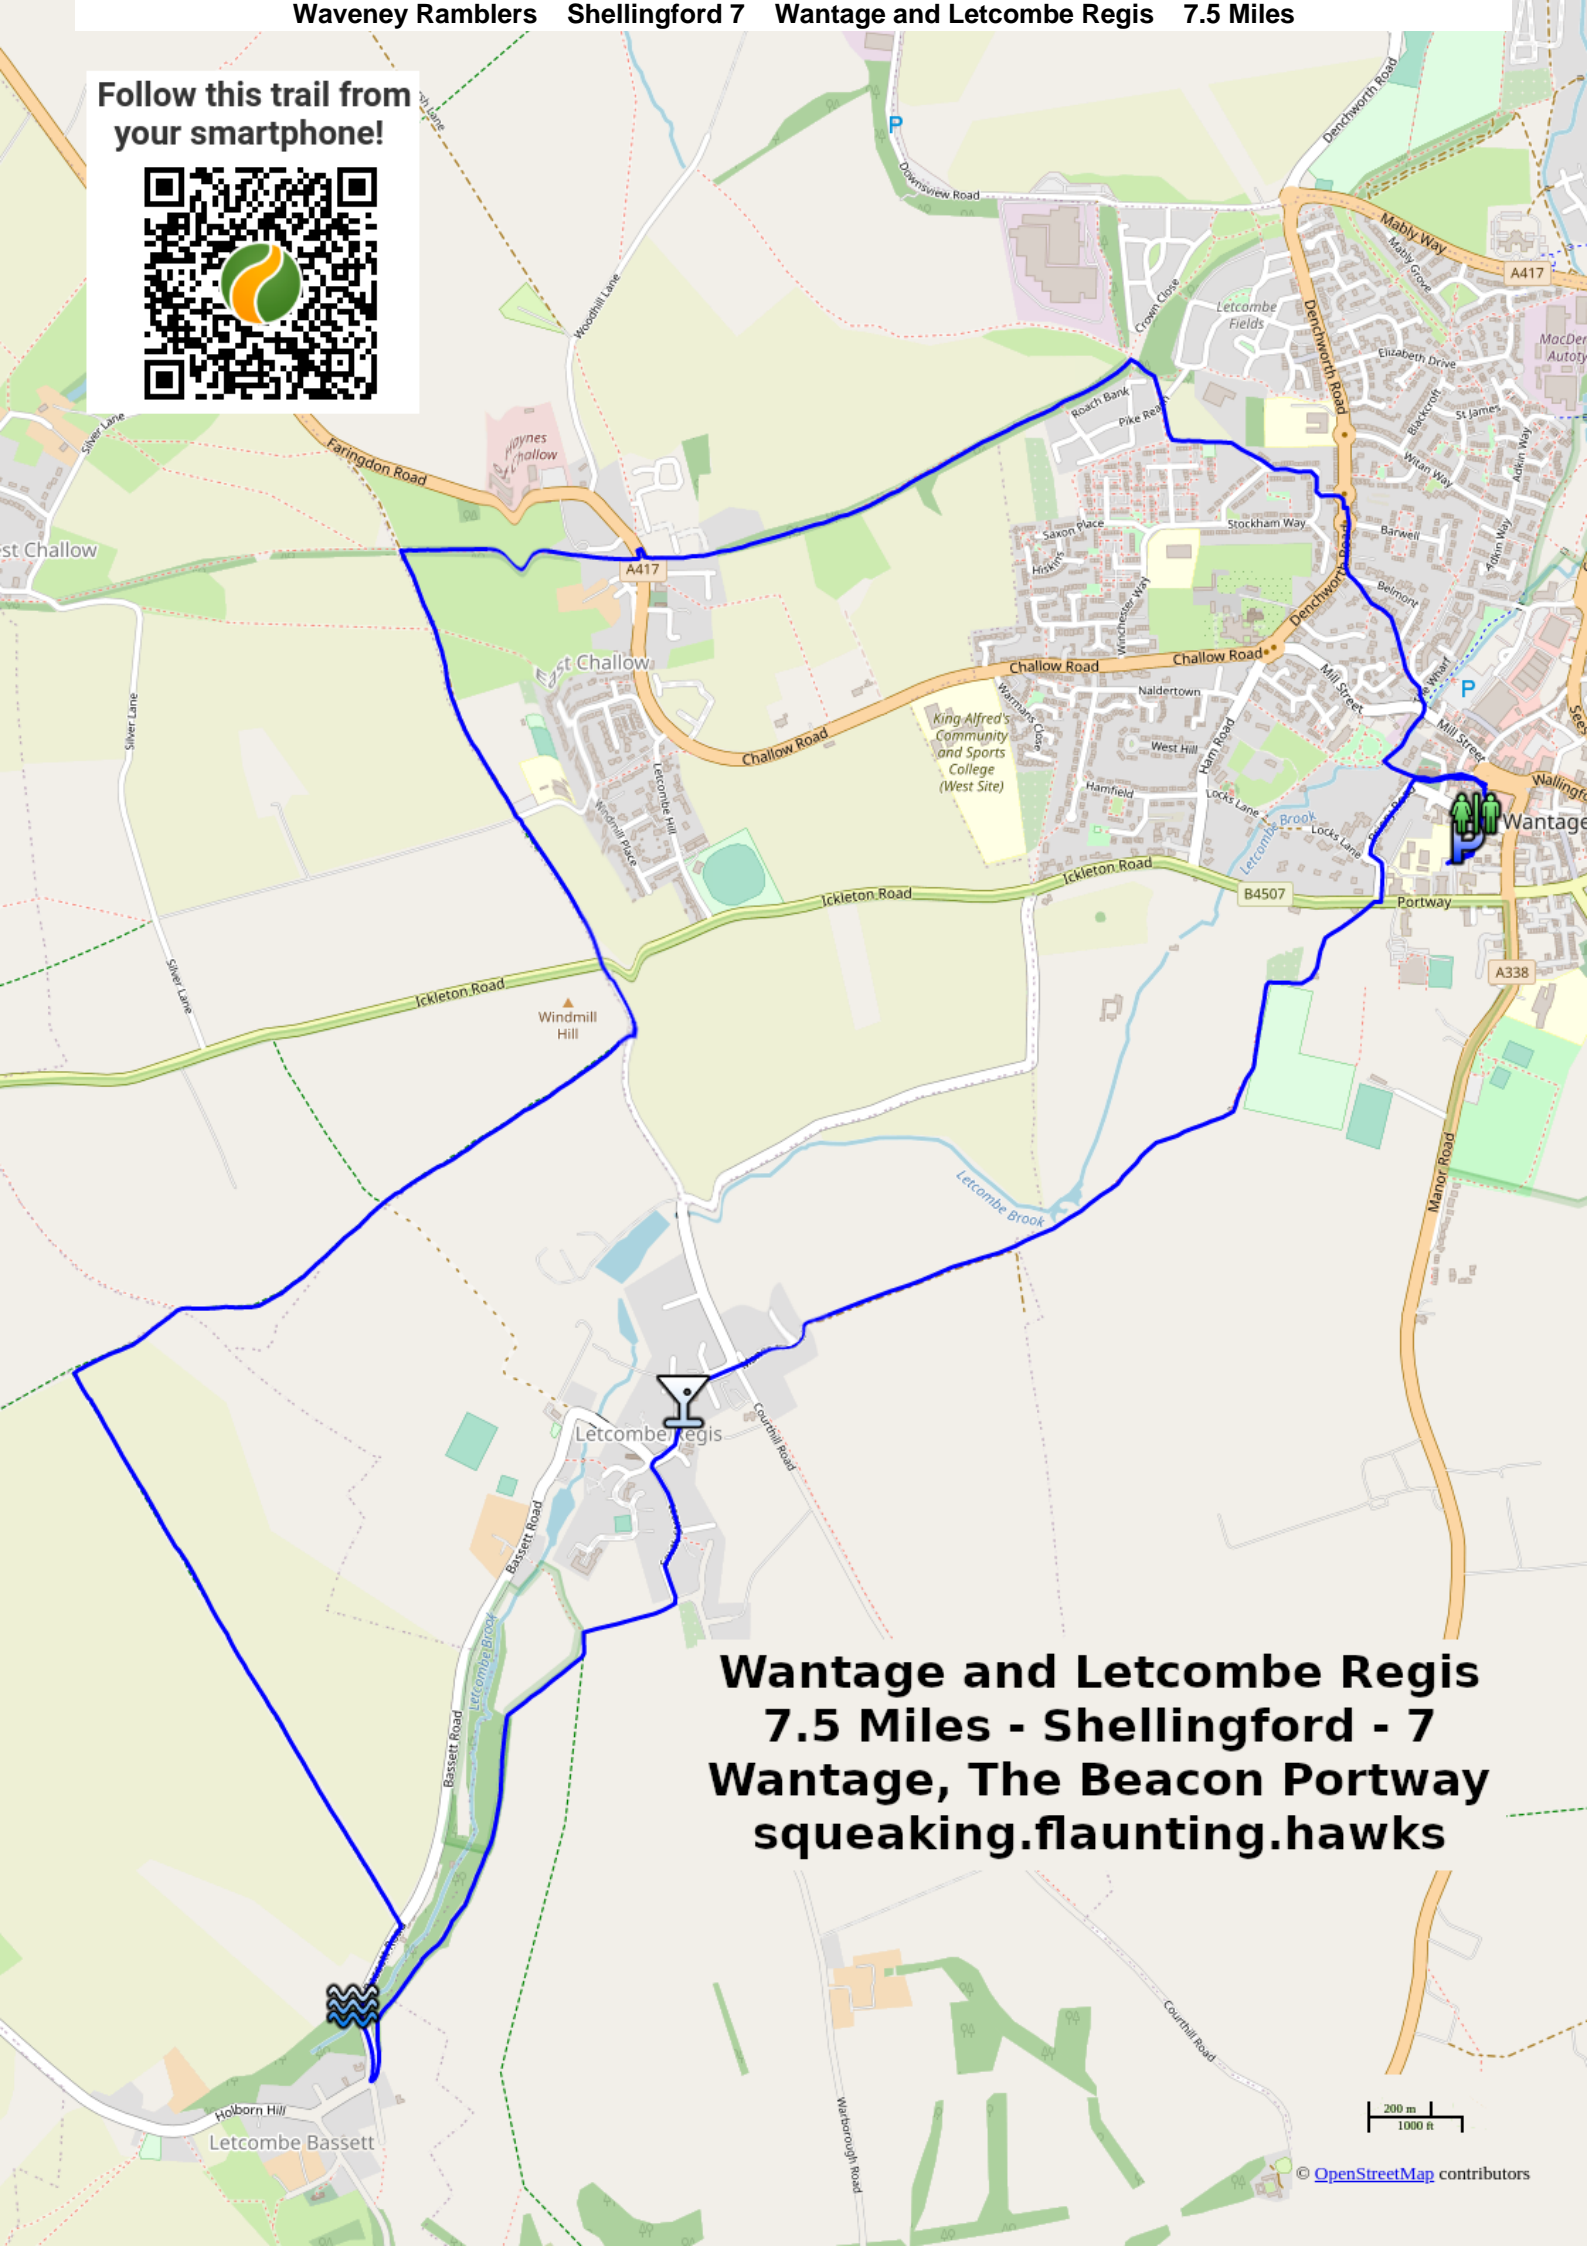

The Swan
THE SWAN
JCOB & PEN
COCKTAIL BAR

COLEMAN
& coleman
Independent
Jeweller

THE PARTISAN WANTED
A notice board with text, likely a public notice or historical information.

WANTAGE SWEEPERS
REPAIRS & MAINTENANCE

Follow this trail from your smartphone!

**Wantage and Letcombe Regis
7.5 Miles - Shellingford - 7
Wantage, The Beacon Portway
squeaking.flauting.hawks**