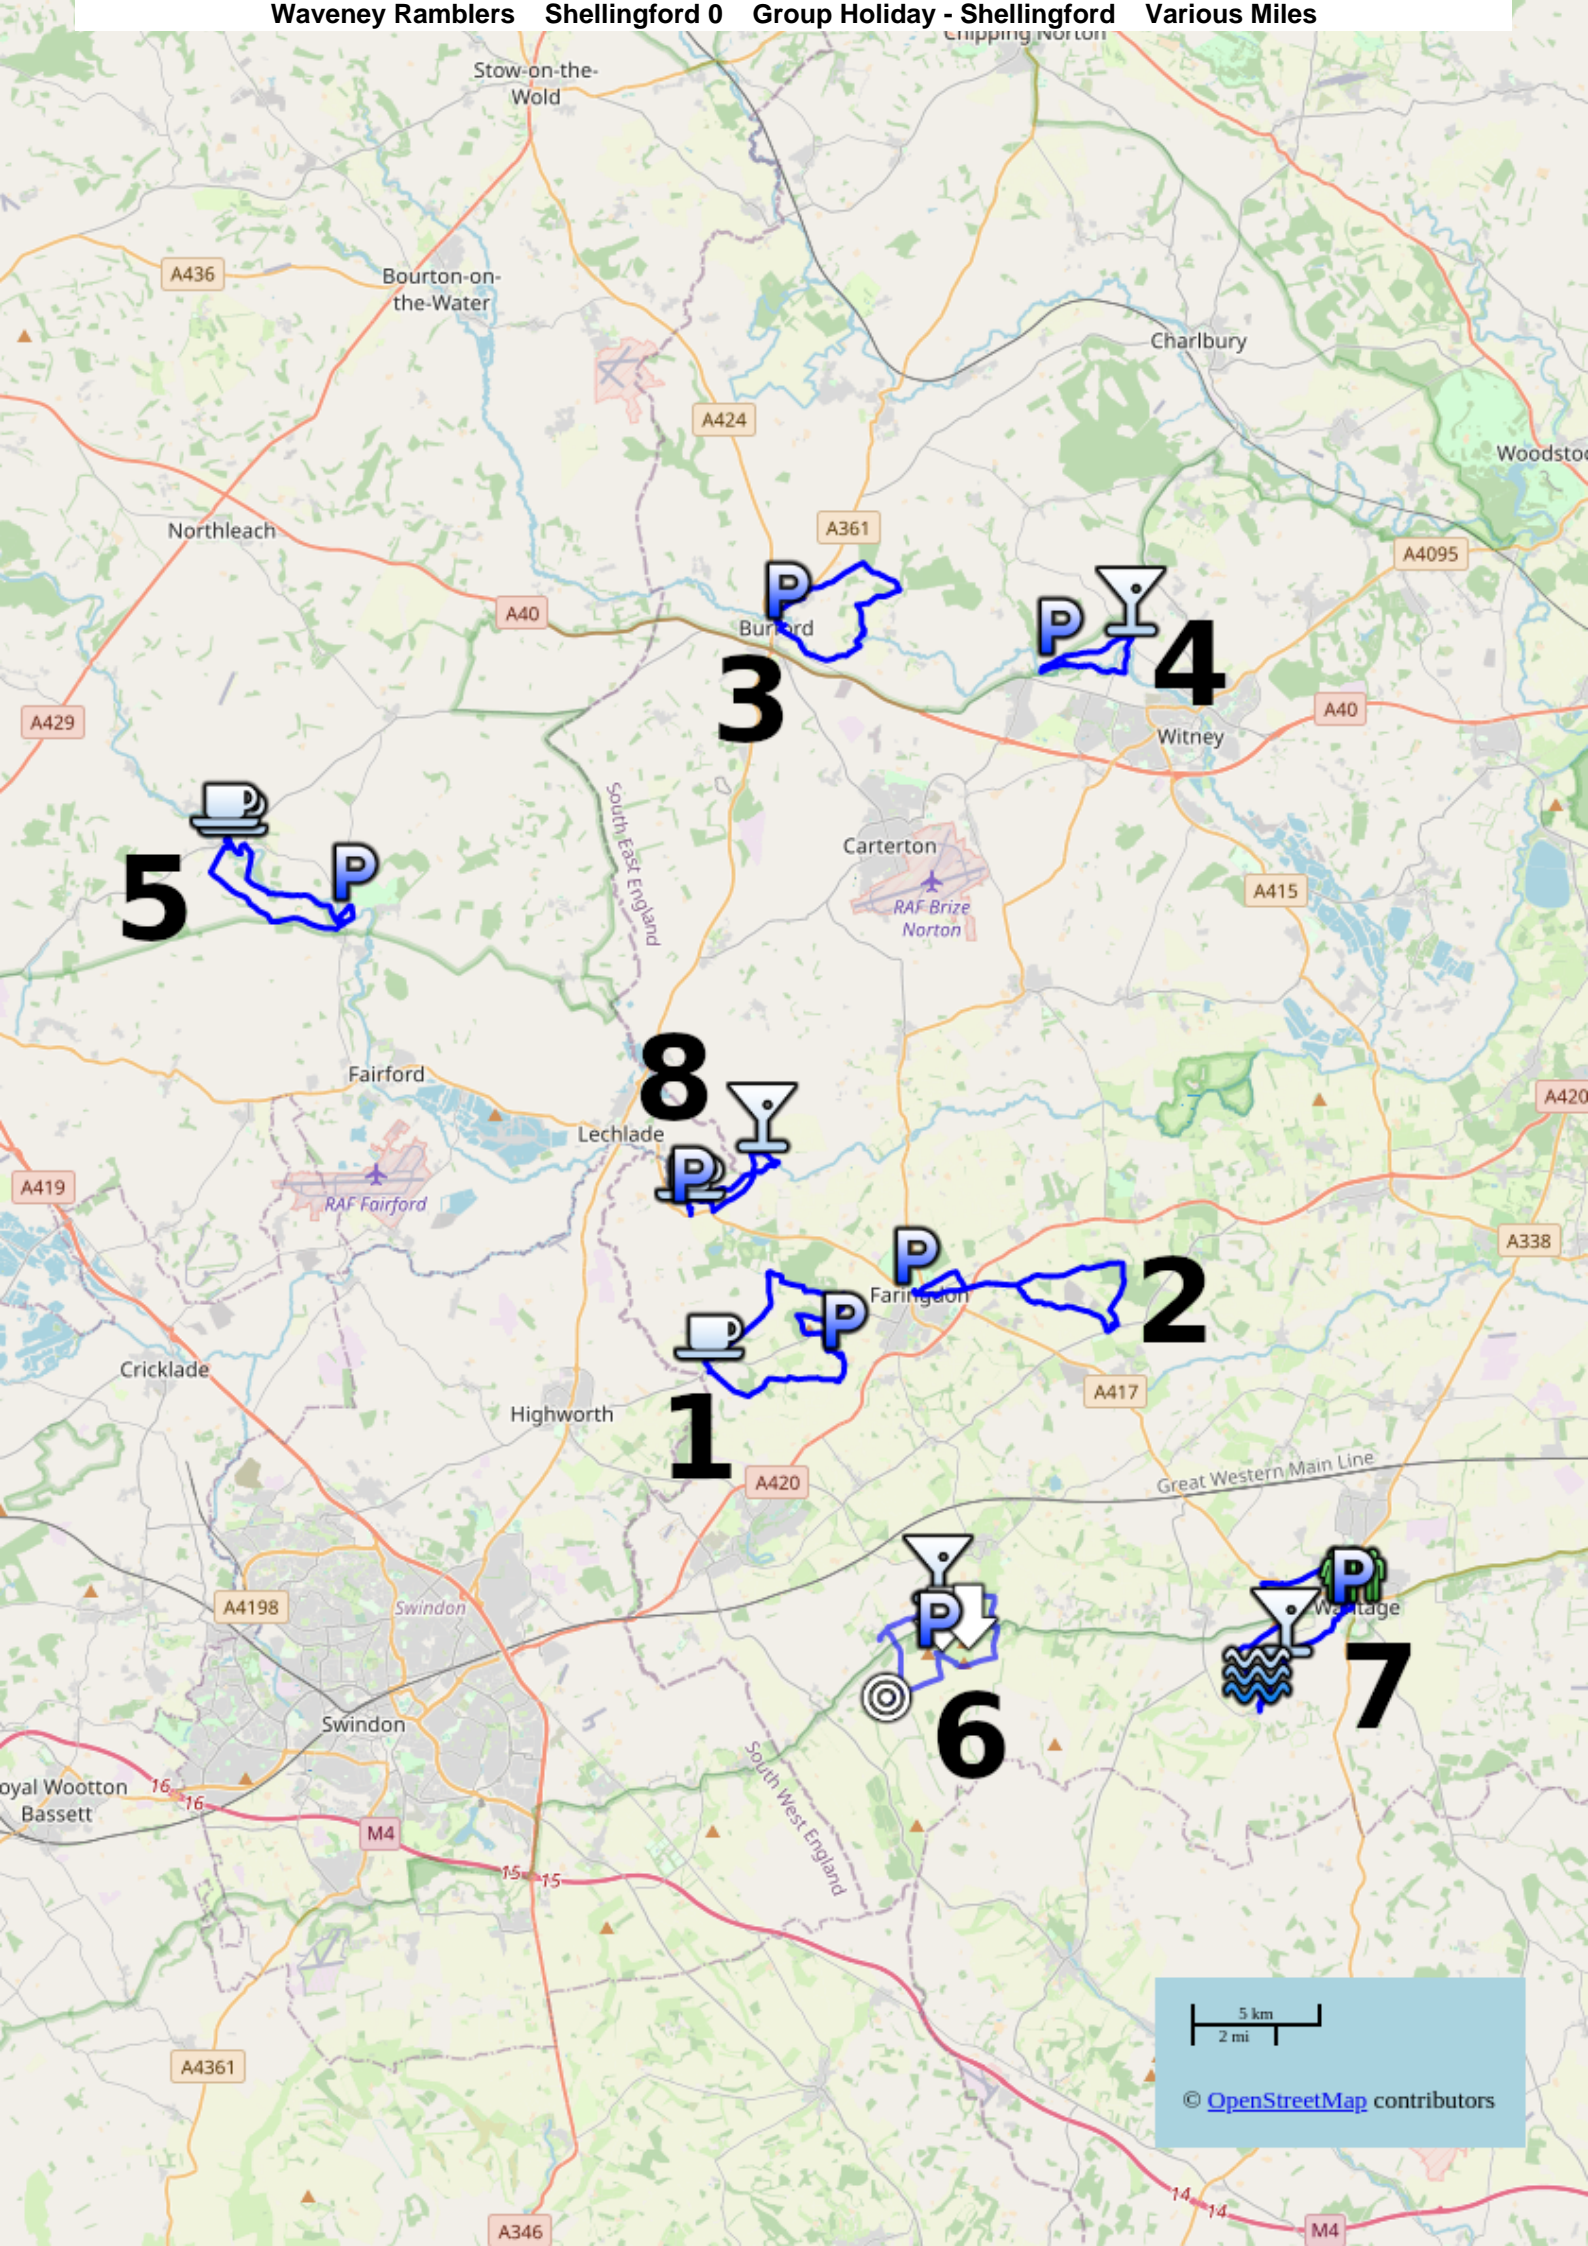

All the walks have been shared on Wikiloc and can be followed using their smartphone app.  
For this guide, Neil has not produced turn by turn instructions.  
Please get the app and join the 21st century!

<https://www.wikiloc.com/outdoor-navigation-app>

Many hand-held satnav devices like the Garmin eTrex 20 allow GPX file uploads.  
These also are available on the website ...

[http://waveneyramblers.org.uk/rr\\_guide/Shellingford](http://waveneyramblers.org.uk/rr_guide/Shellingford)

## THE WALKS

We completed walks 3 and 4 on the same day, Burford in the morning.

- 1 Great Coxwell Coleshill and Badbury Hill - 9 Miles  
<https://www.wikiloc.com/hiking-trails/2021-09-25-great-coxwell-coleshill-and-badbury-hill-84753295>
- 2 Farringdon Buckland Warren and Hatford - 9 Miles  
<https://www.wikiloc.com/hiking-trails/2021-09-26-farringdon-buckland-warren-and-hatford-84900334>
- 3 Burford - 6 Miles  
<https://www.wikiloc.com/hiking-trails/2021-09-27-am-burford-85058268>
- 4 Minster Lovell and Little Minster - 3.8 Miles  
<https://www.wikiloc.com/hiking-trails/2021-09-27-pm-minster-lovell-and-little-minster-85058079>
- 5 Coln St Aldwyns and Bibury - 7 Miles  
<https://www.wikiloc.com/hiking-trails/2021-09-28-cola-st-alwyns-and-bibury-85057840>
- 6 Uffington White Horse - 8 Miles (Hilly)  
<https://www.wikiloc.com/hiking-trails/2021-09-29-uffington-white-horse-85106631>
- 7 Wantage and Letcombe Regis - 7.5 Miles  
<https://www.wikiloc.com/hiking-trails/2021-09-30-wantage-and-letcombe-regis-85167637>
- 8 Buscot to Kelmscott - 5 Miles including a walk along the village street  
<https://www.wikiloc.com/hiking-trails/2021-09-29-buscot-to-kelmscott-84639660>

5 km  
2 mi

© OpenStreetMap contributors