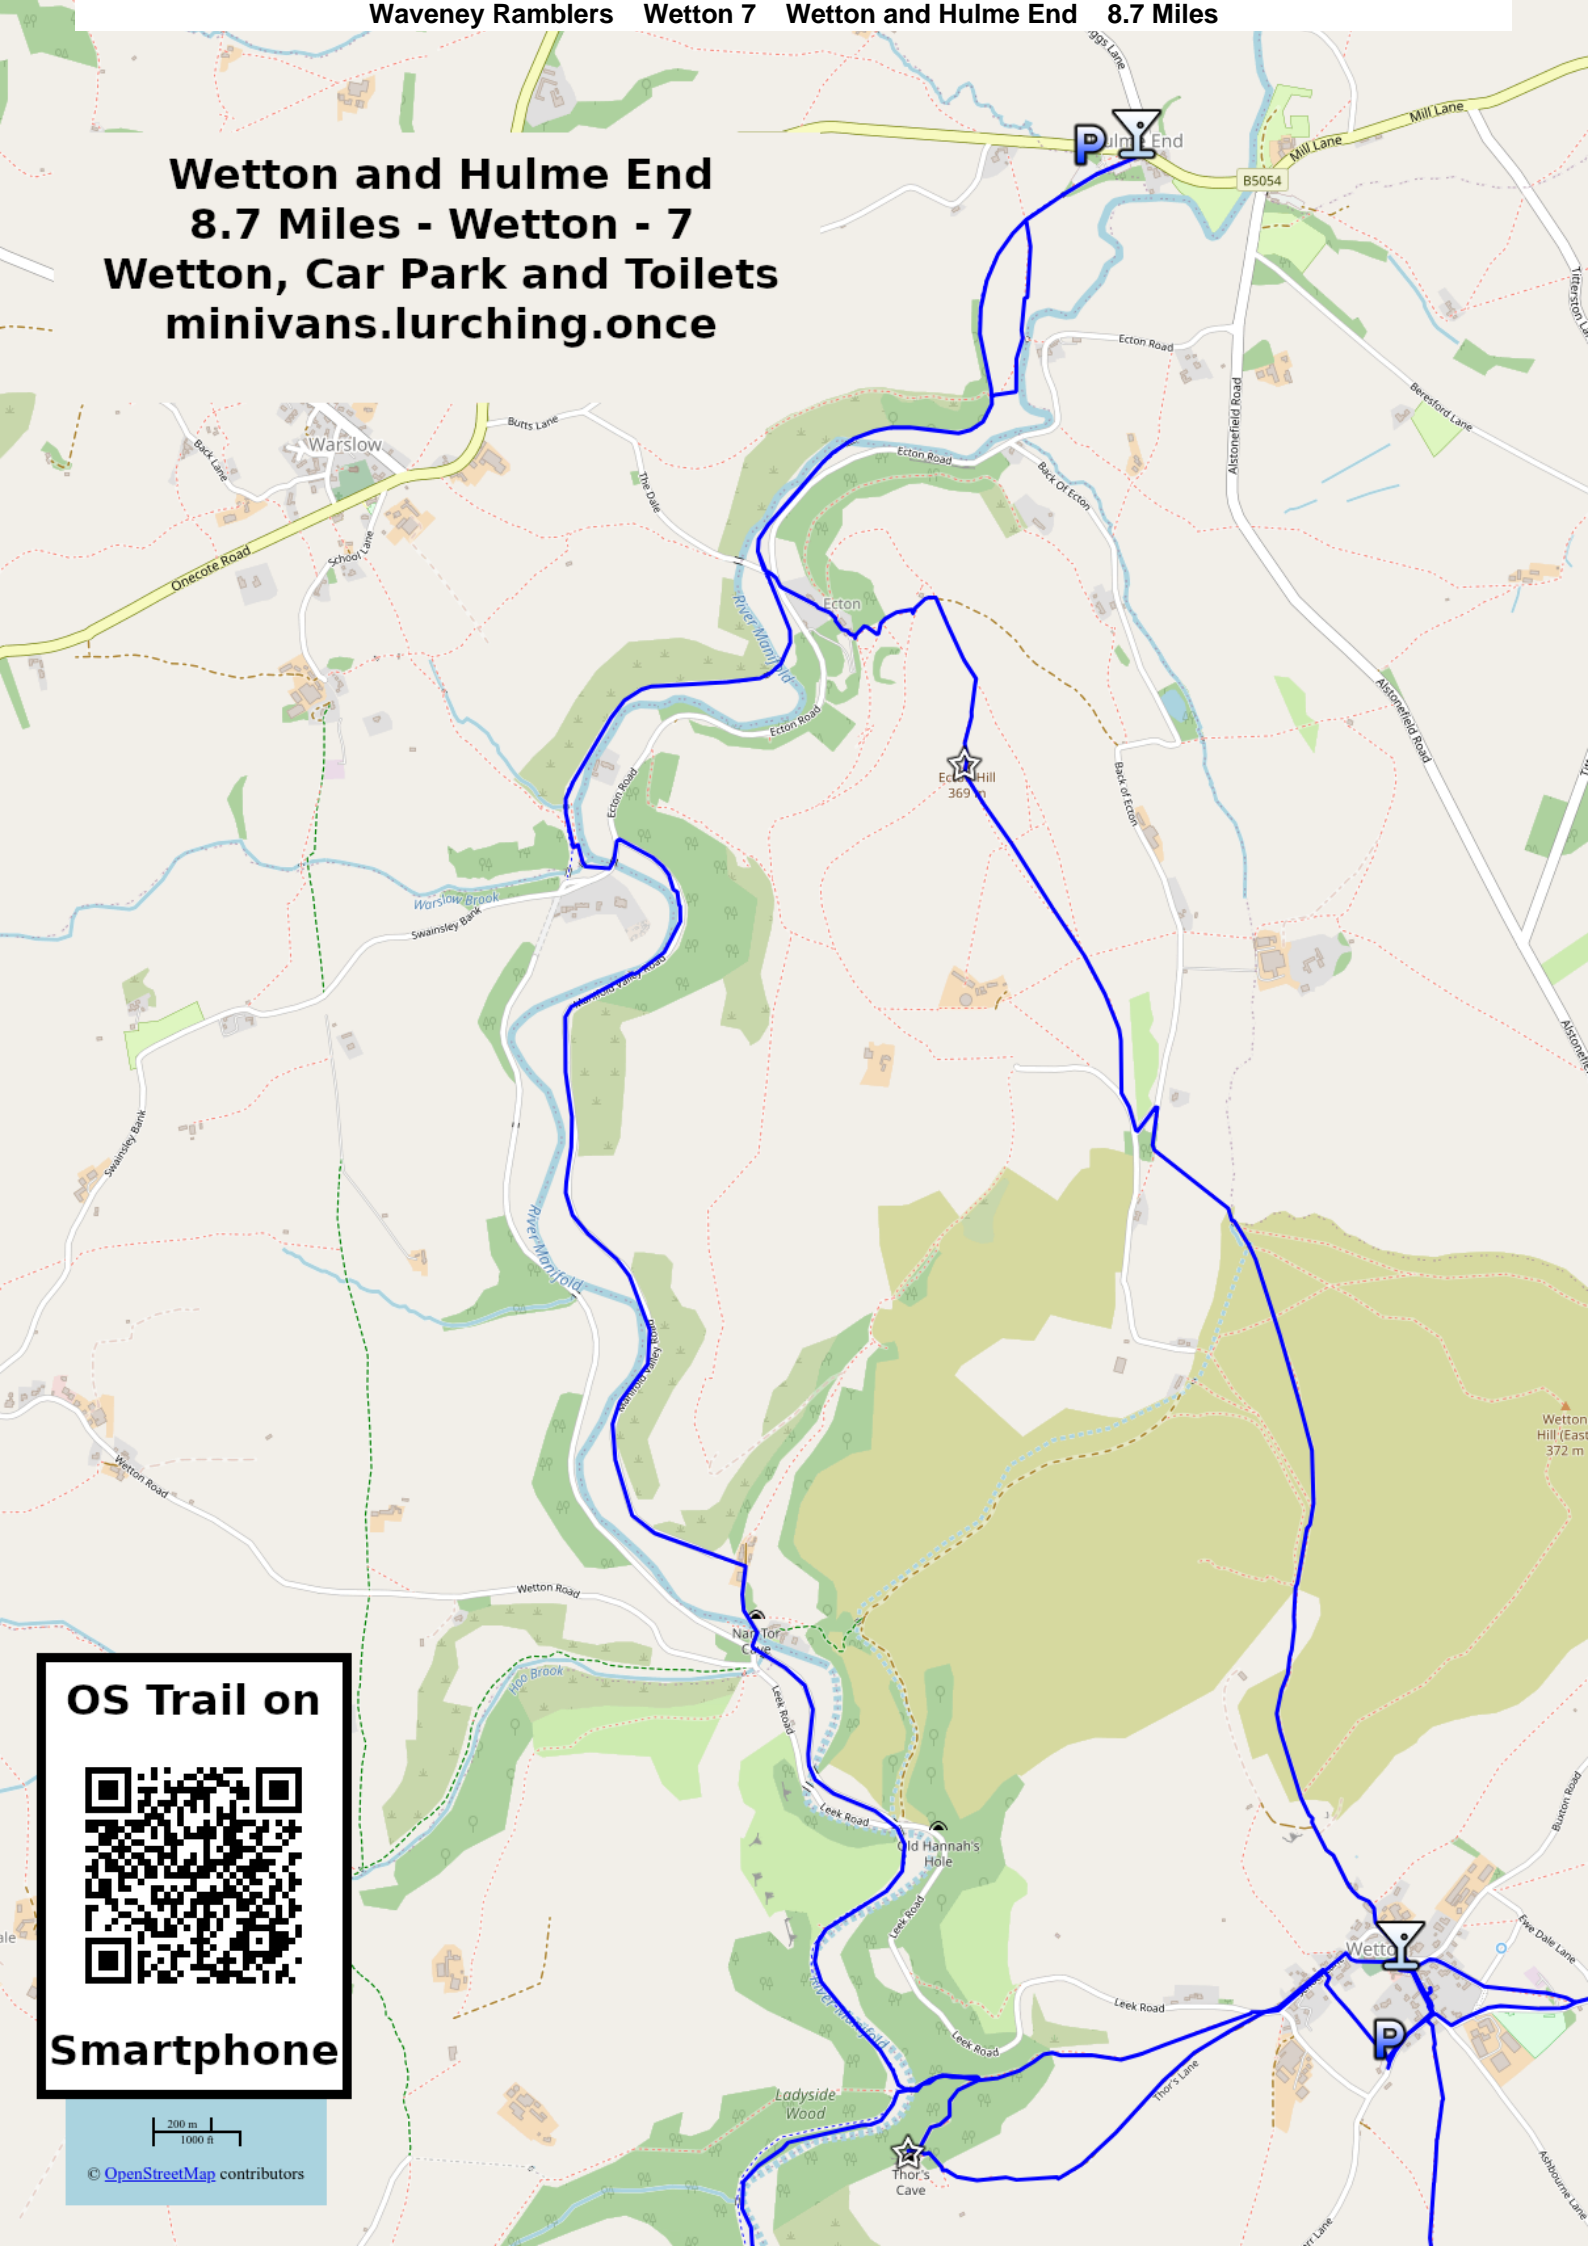

Wetton and Hulme End 8.7 Miles - Wetton - 7 Wetton, Car Park and Toilets minivans.lurching.once

OS Trail on

Smartphone

200 m
1000 ft