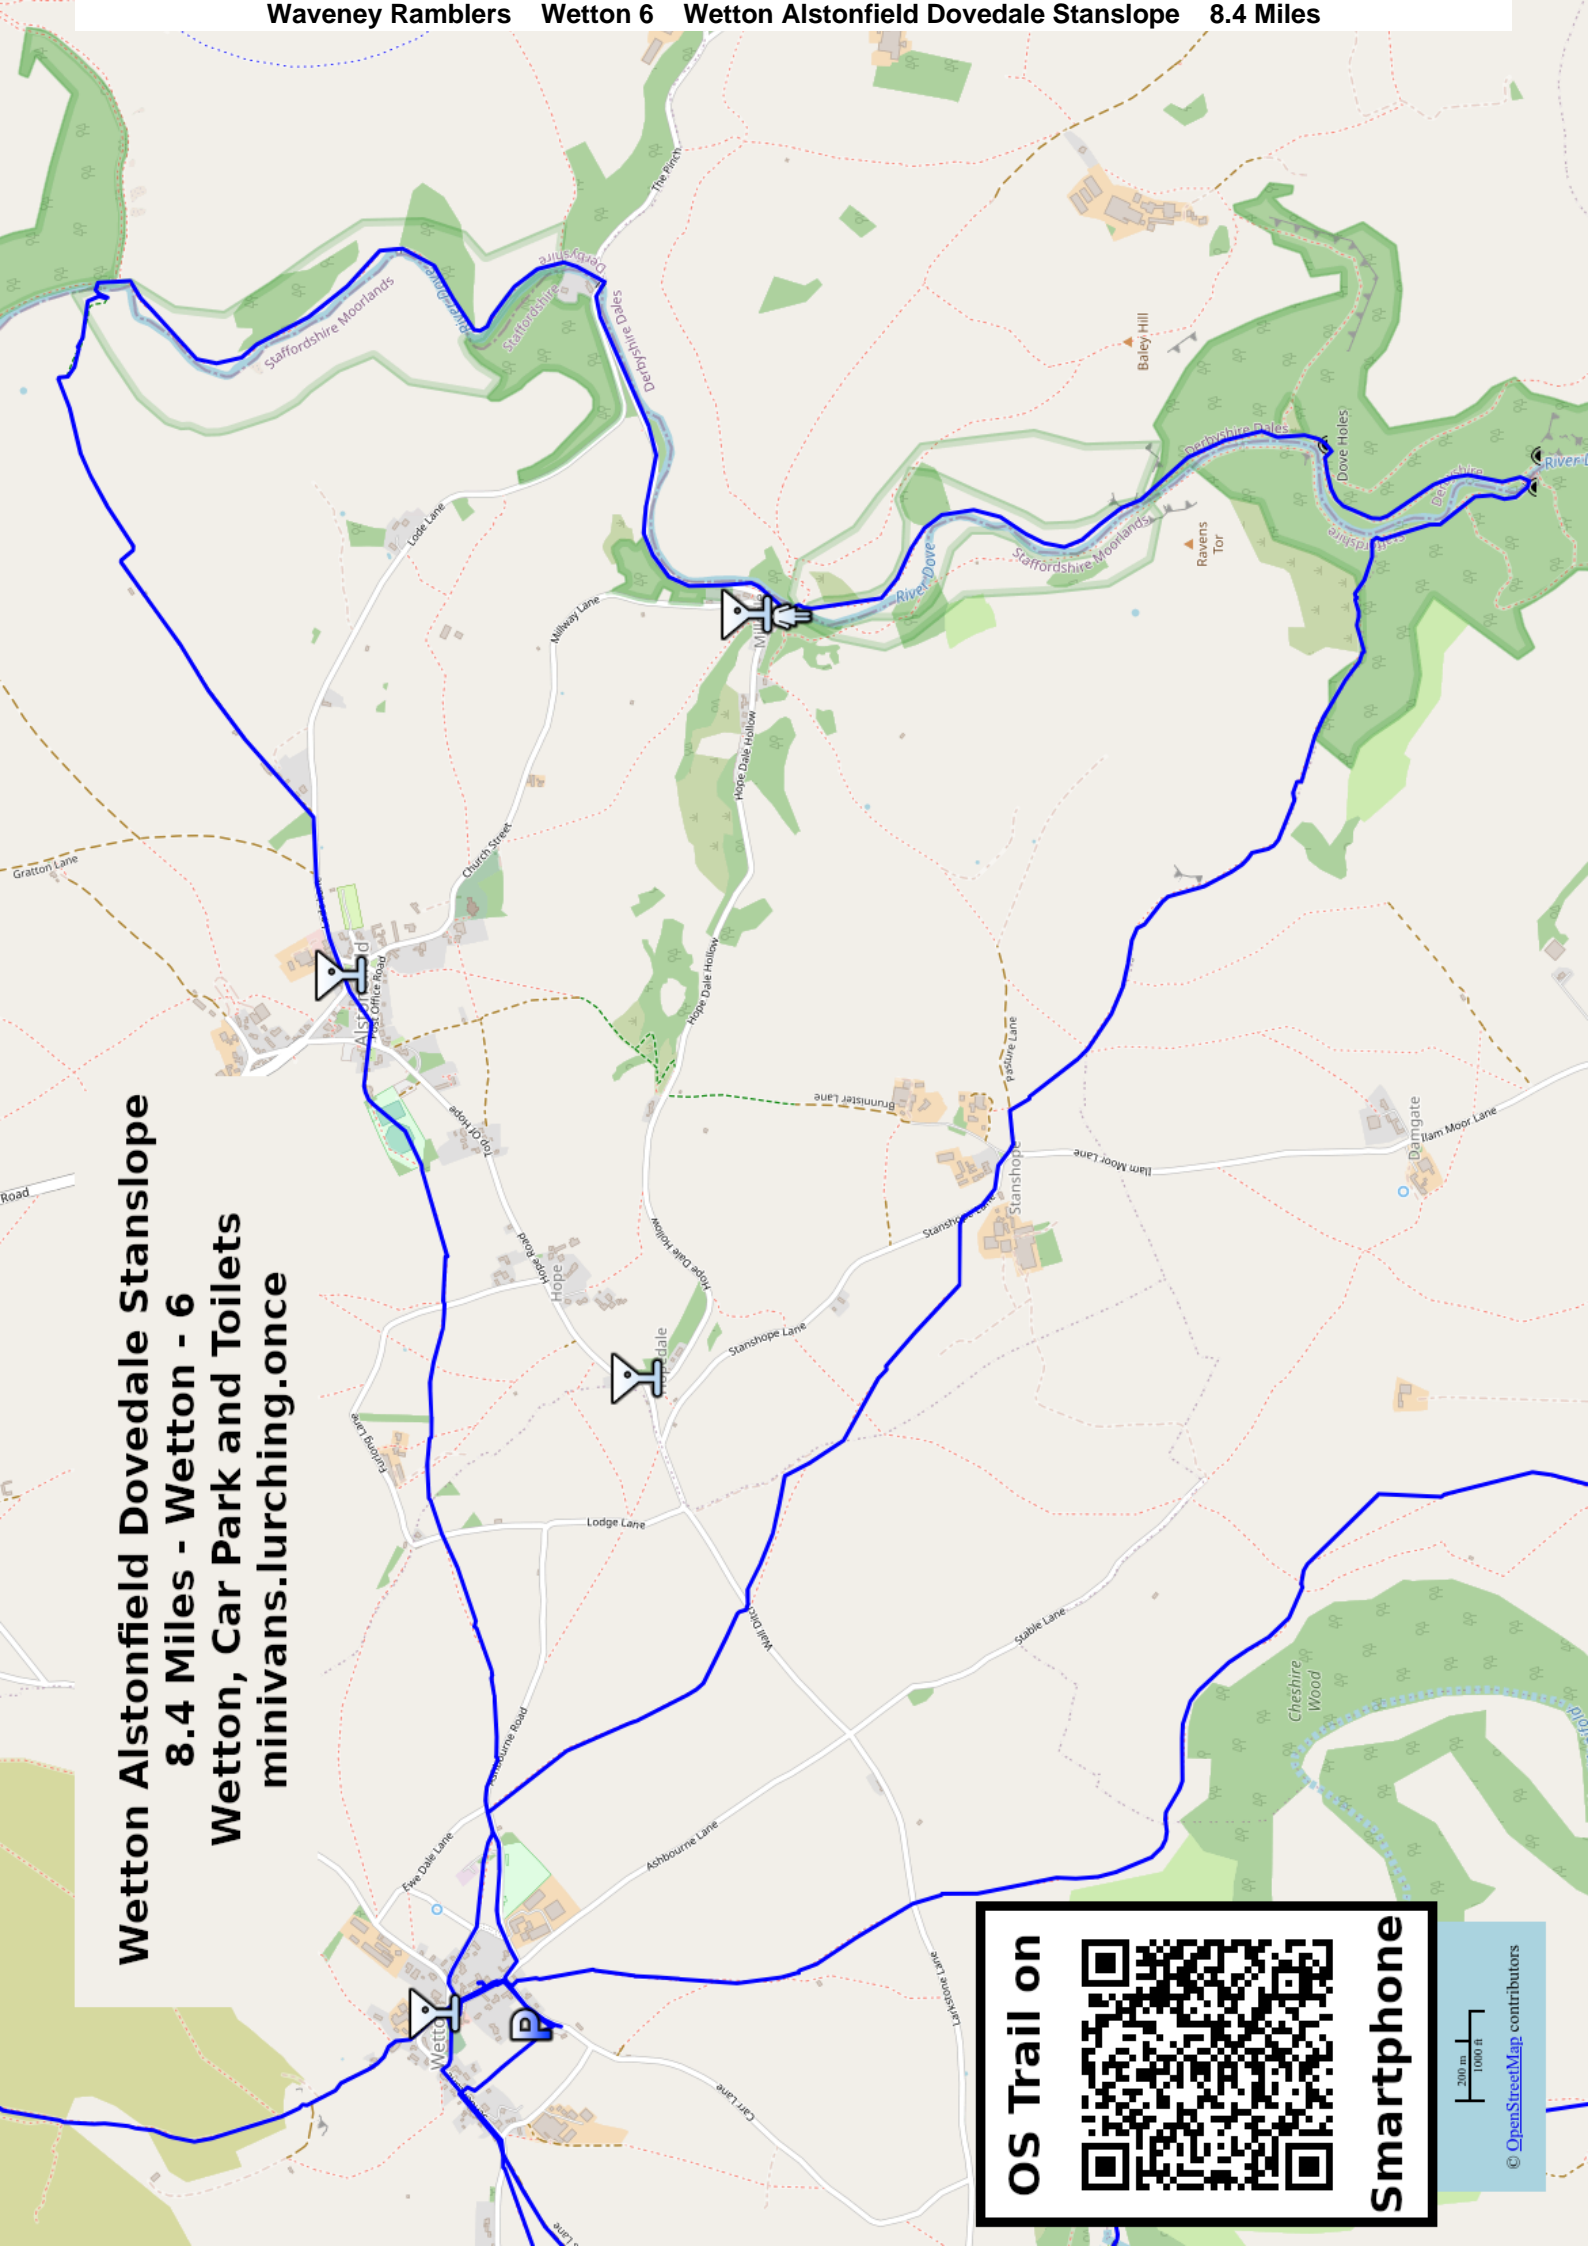

**Wetton Alstonfield Dovedale Stanslope
8.4 Miles - Wetton - 6
Wetton, Car Park and Toilets
minivans.lurching.once**

**OS Trail on
Smartphone**