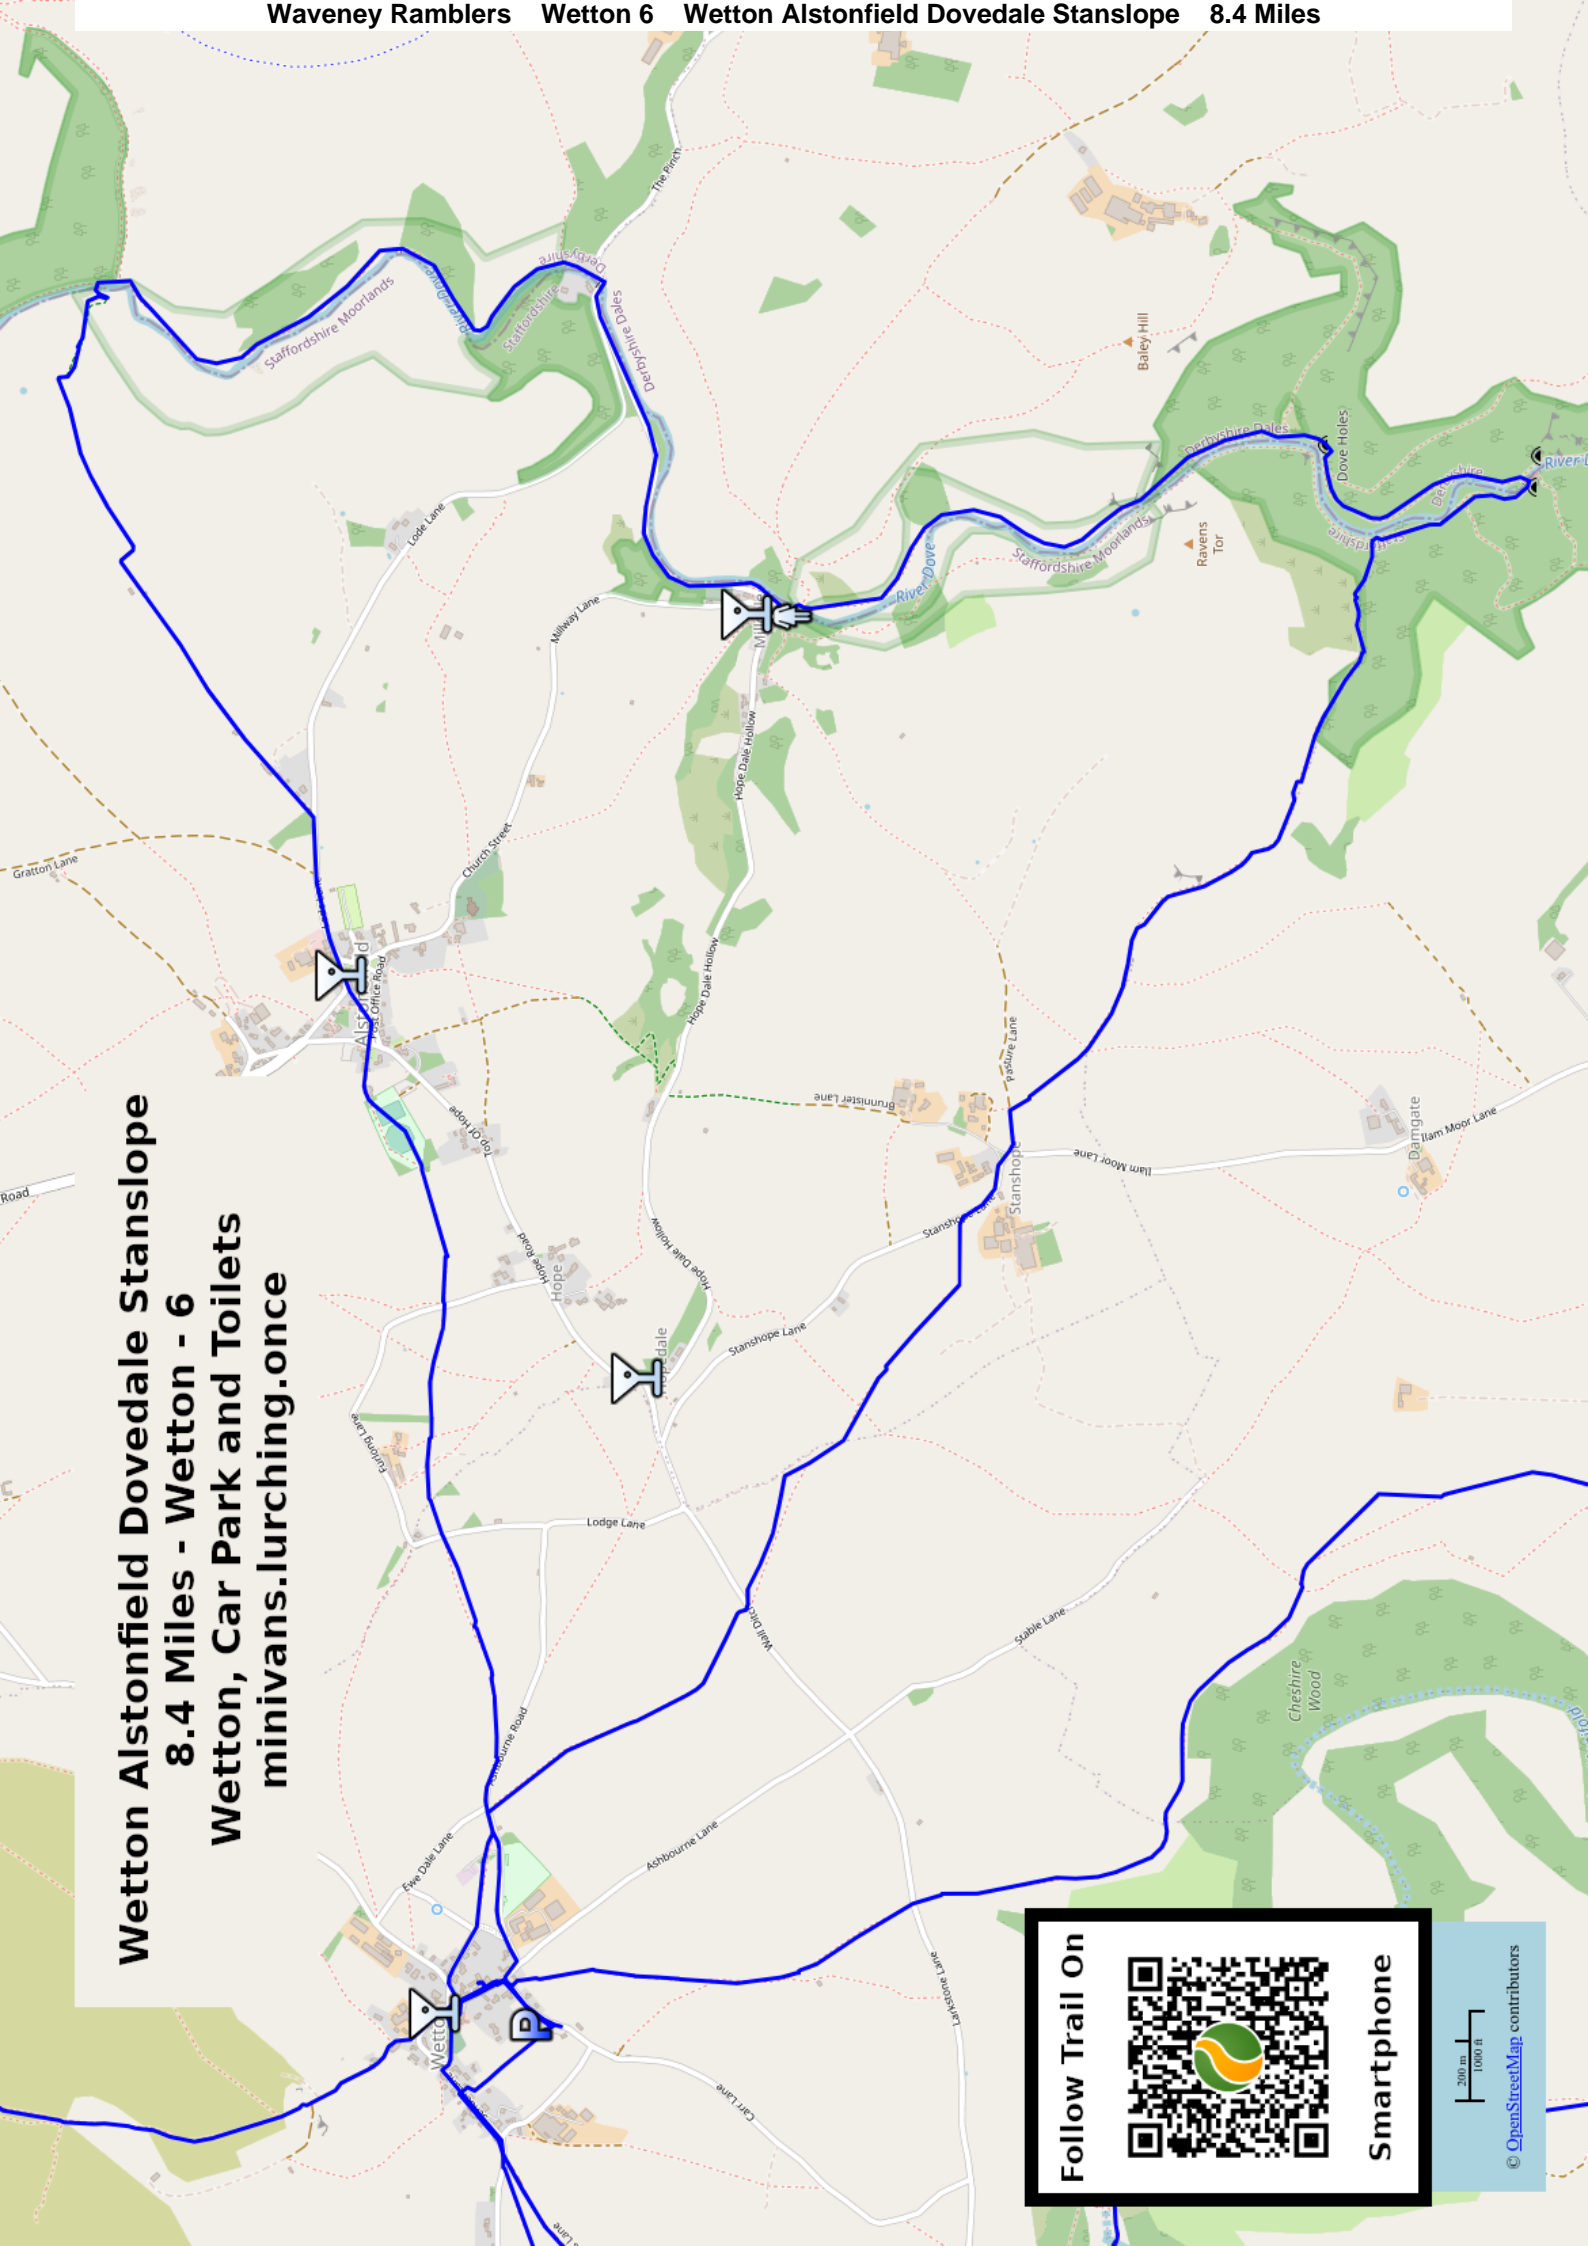

**Wetton Alstonfield Dovedale Stanslope
8.4 Miles - Wetton - 6
Wetton, Car Park and Toilets
minivans.lurching.once**

**Follow Trail On
Smartphone**

© OpenStreetMap contributors