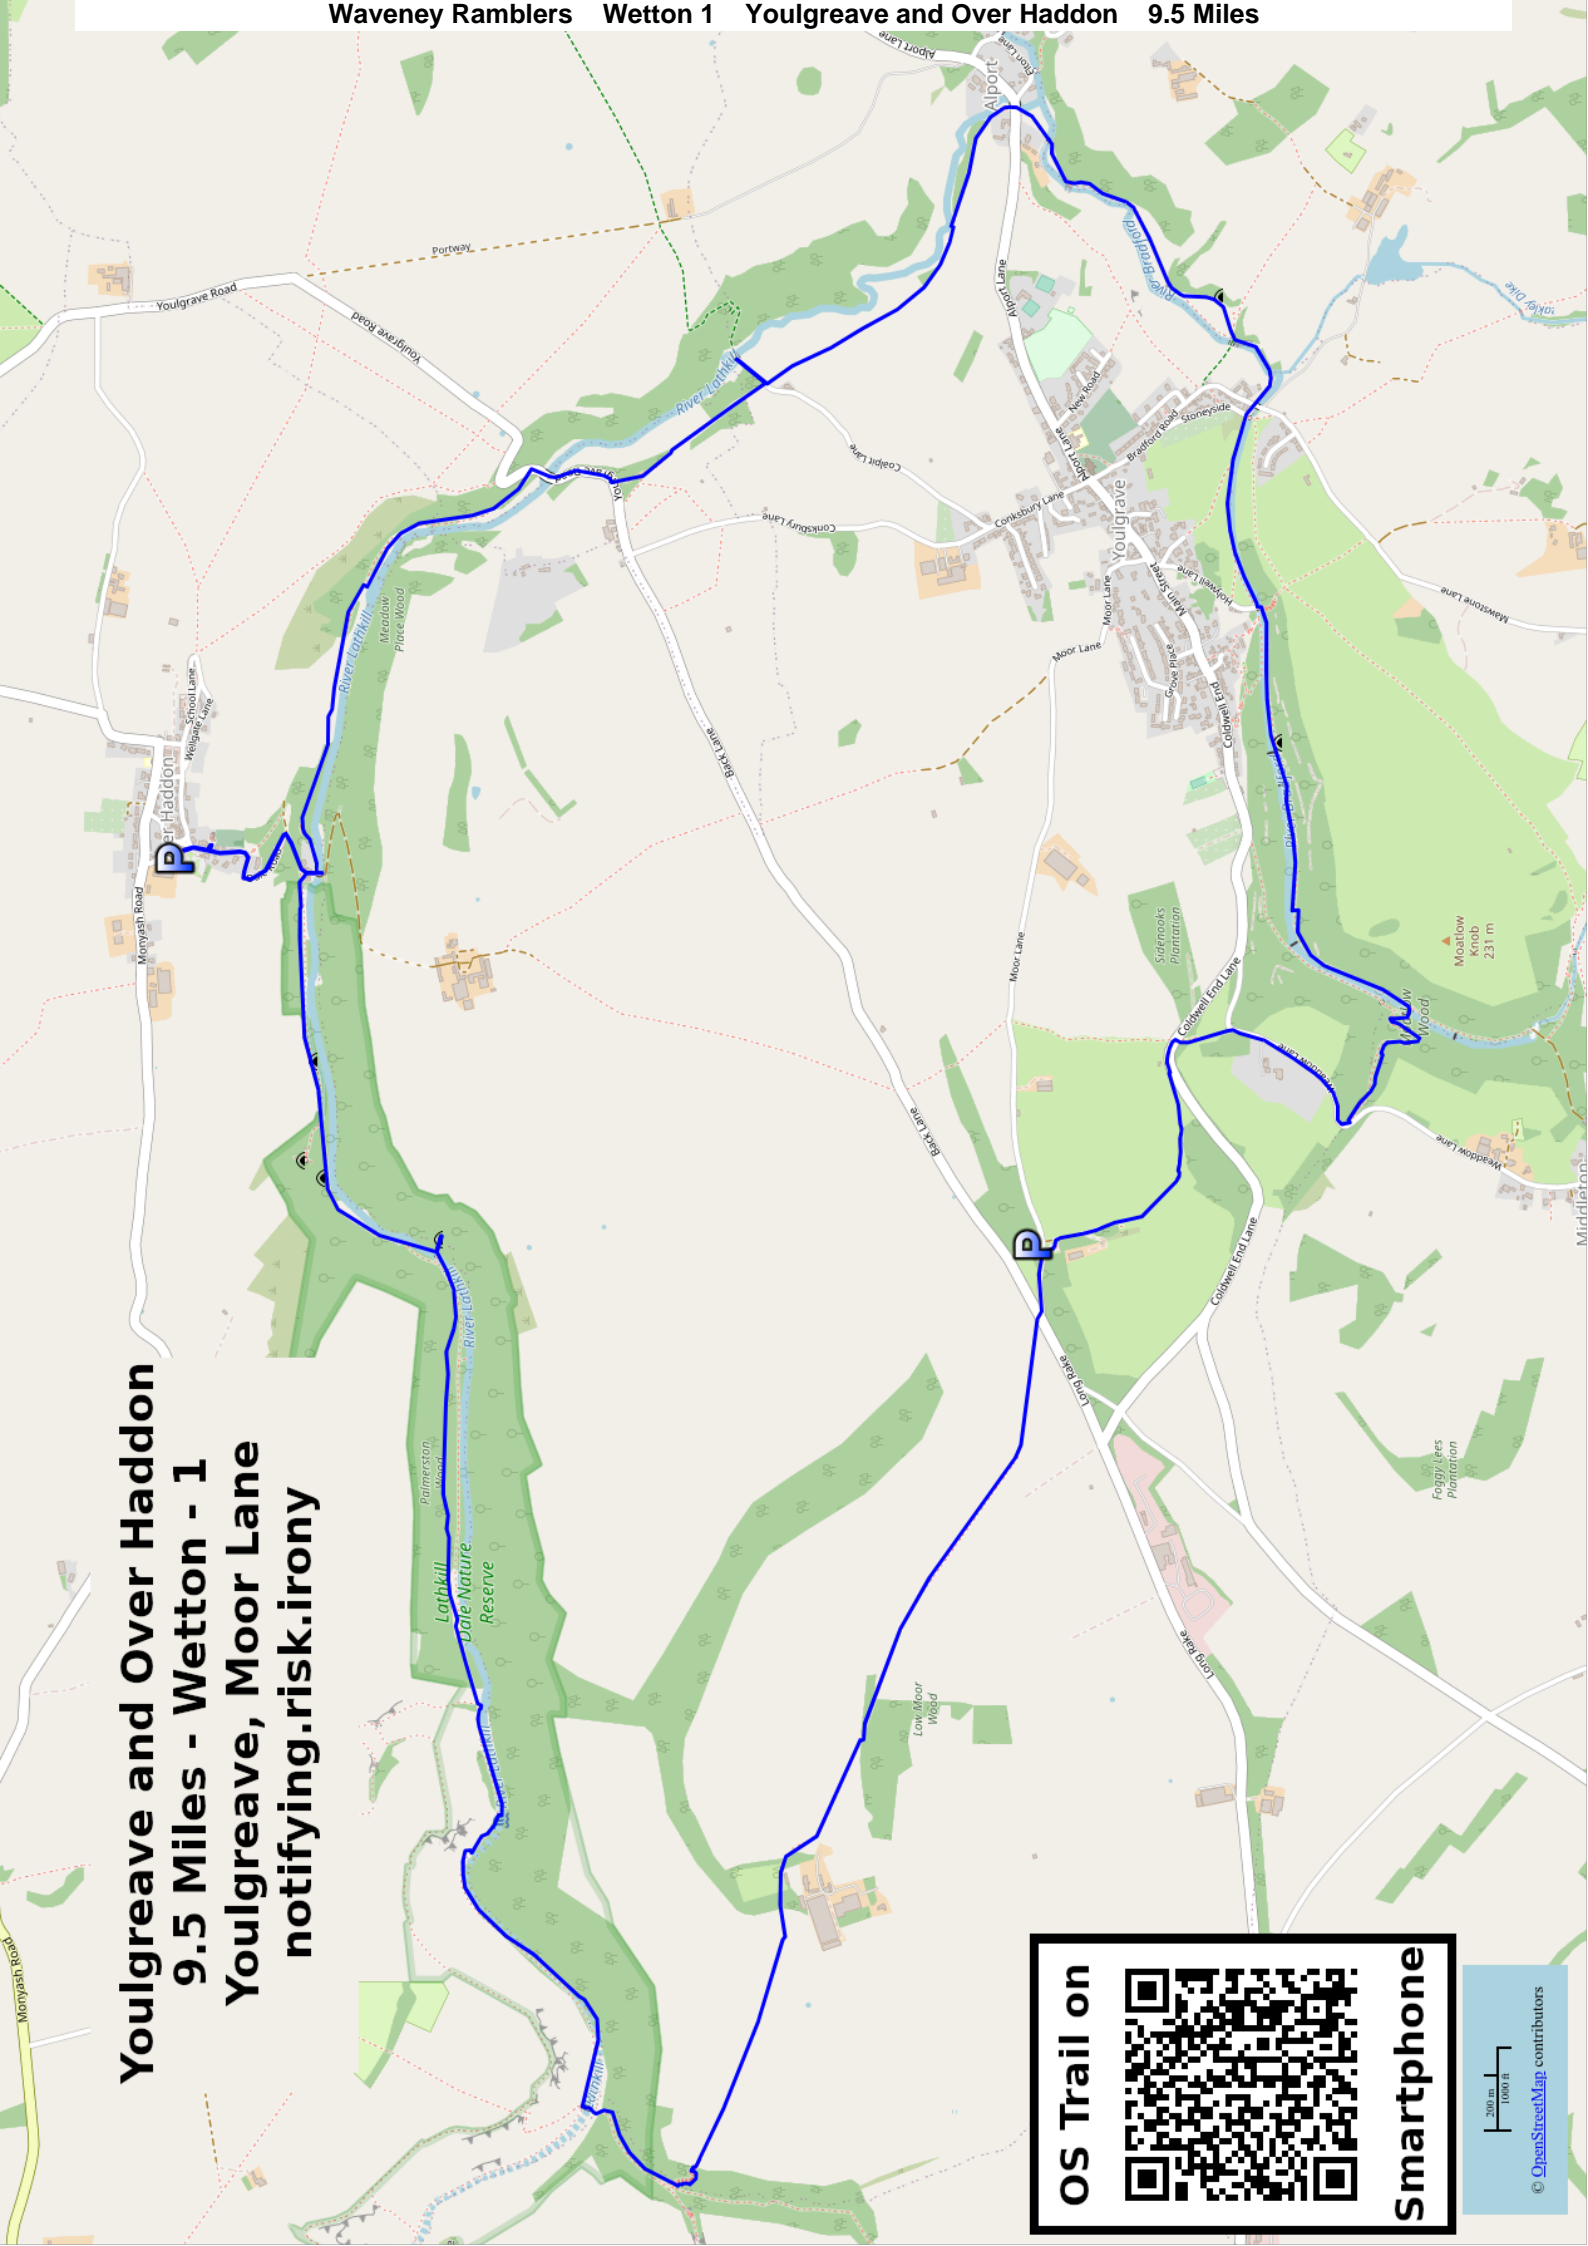

# Youlgrave and Over Haddon 9.5 Miles - Wetton - 1 Youlgrave, Moor Lane notifying.risk.irony

**OS Trail on**

**Smartphone**