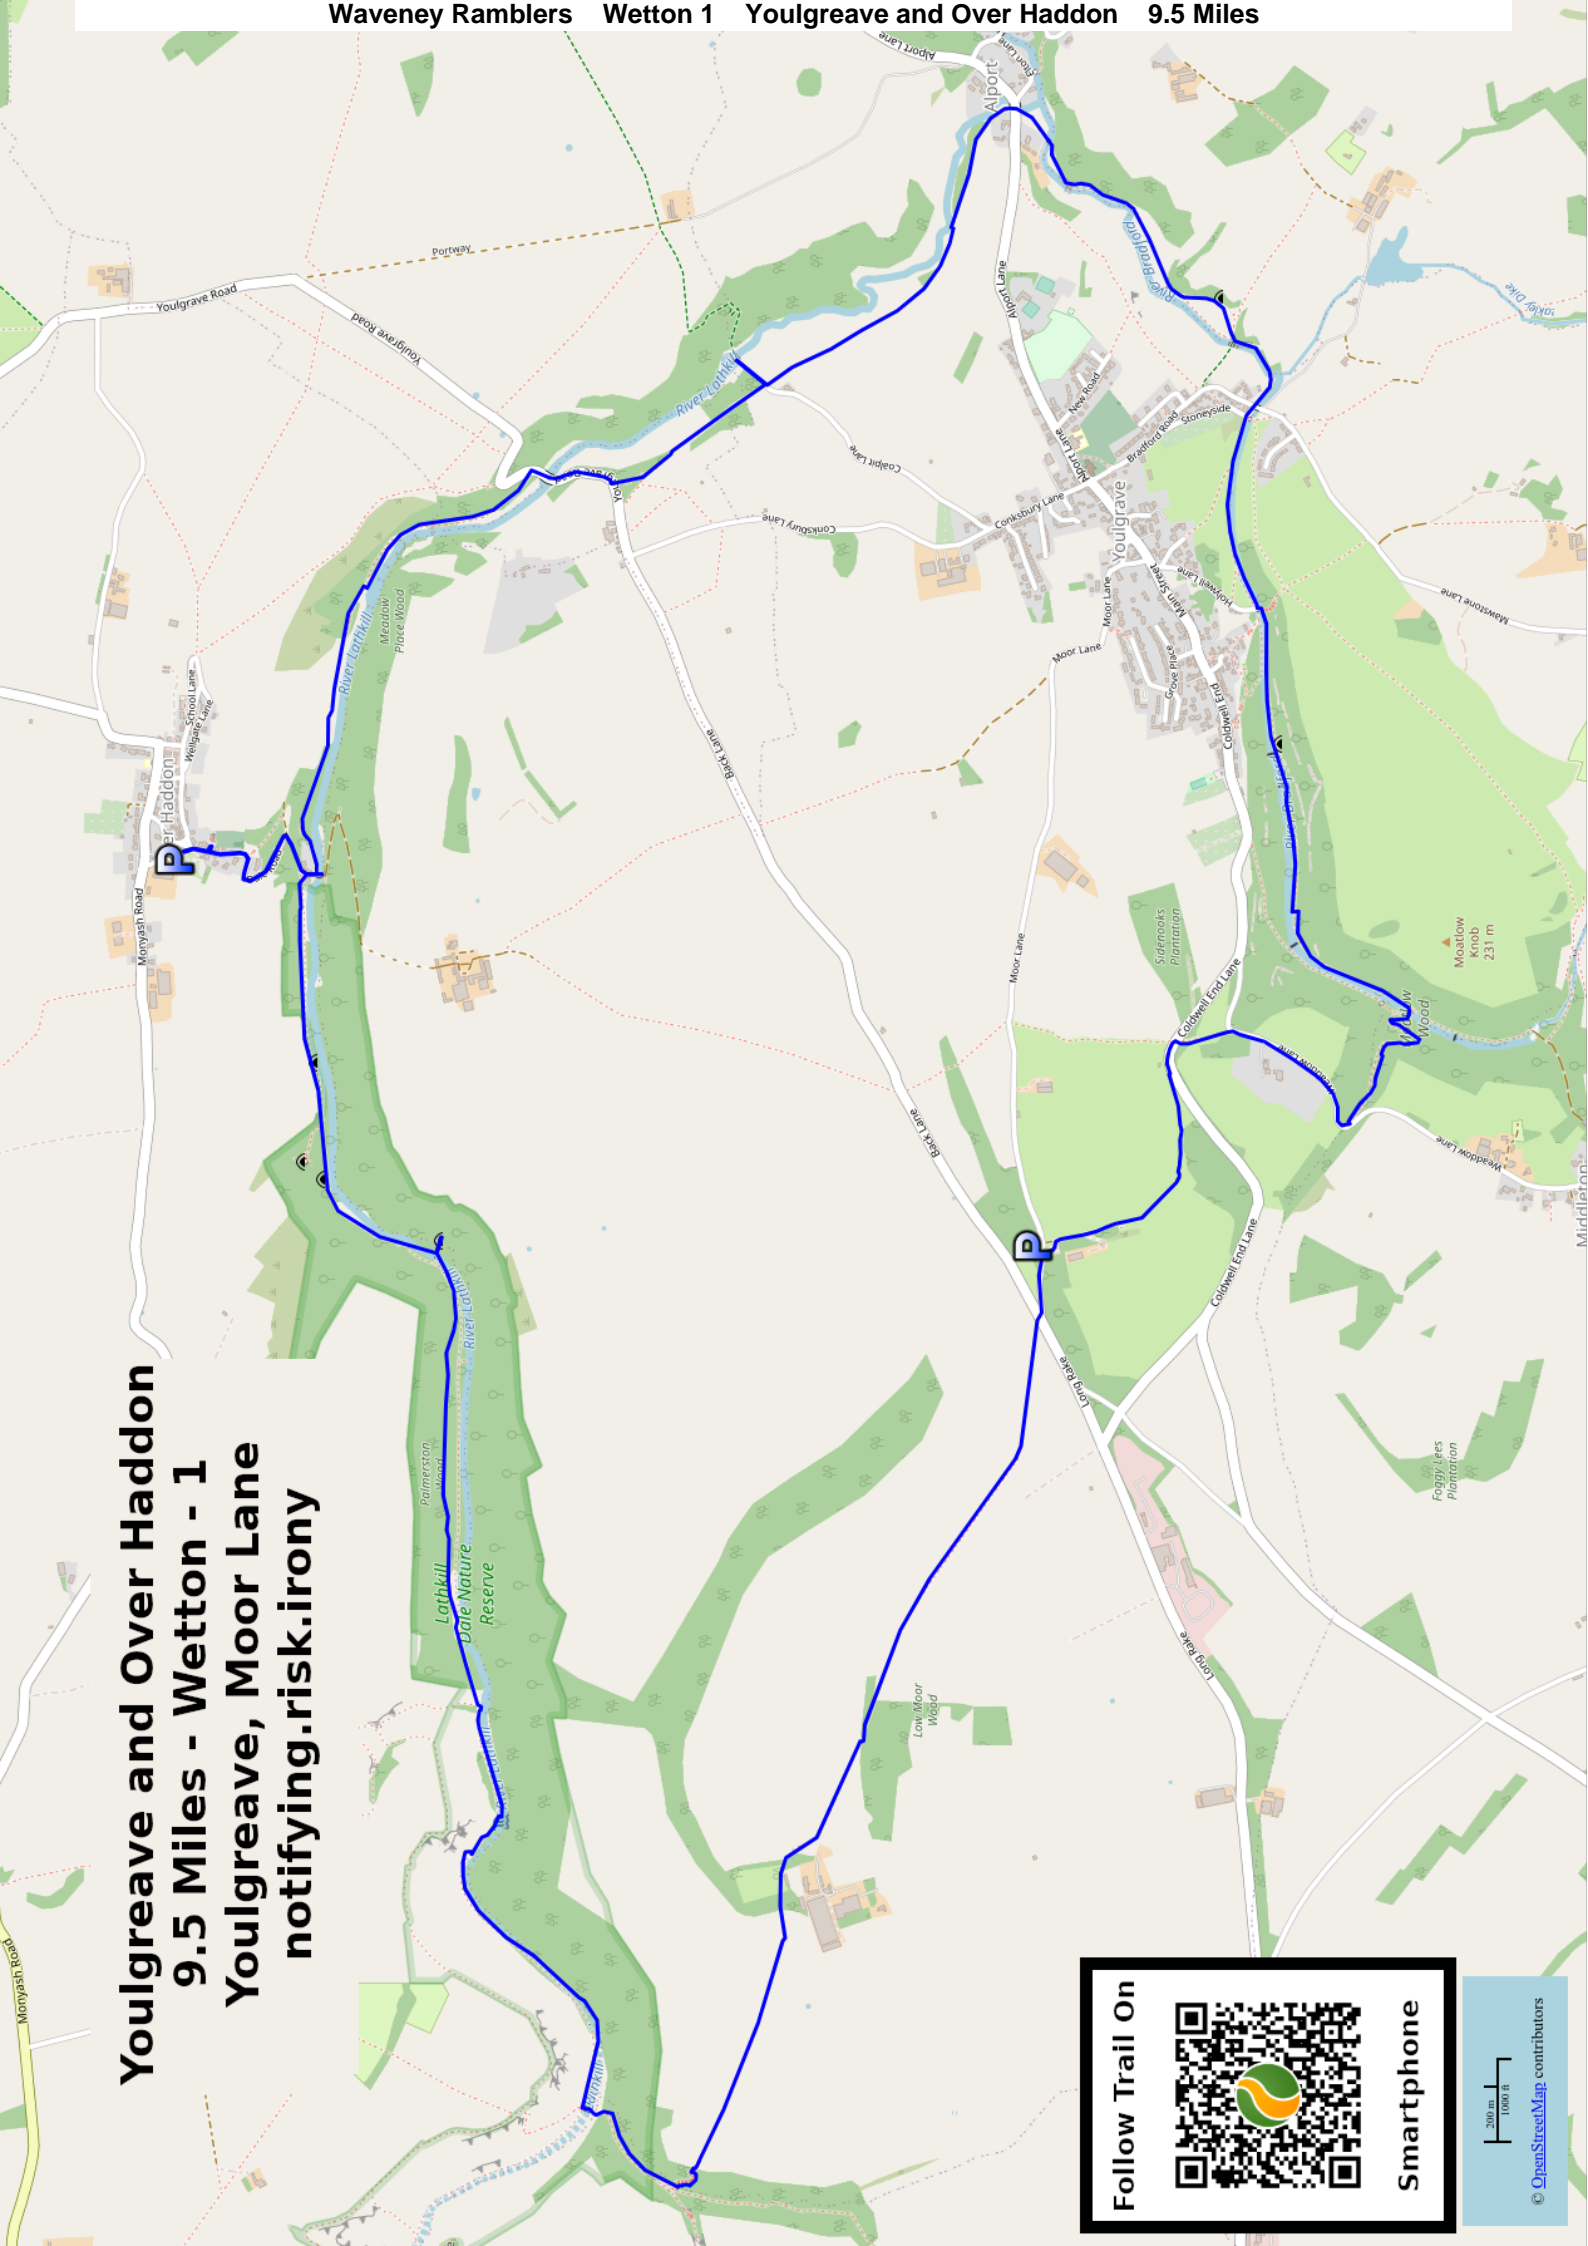

Youlgrave and Over Haddon 9.5 Miles - Wetton - 1 Youlgrave, Moor Lane notifying.risk.irony

Follow Trail On

Smartphone