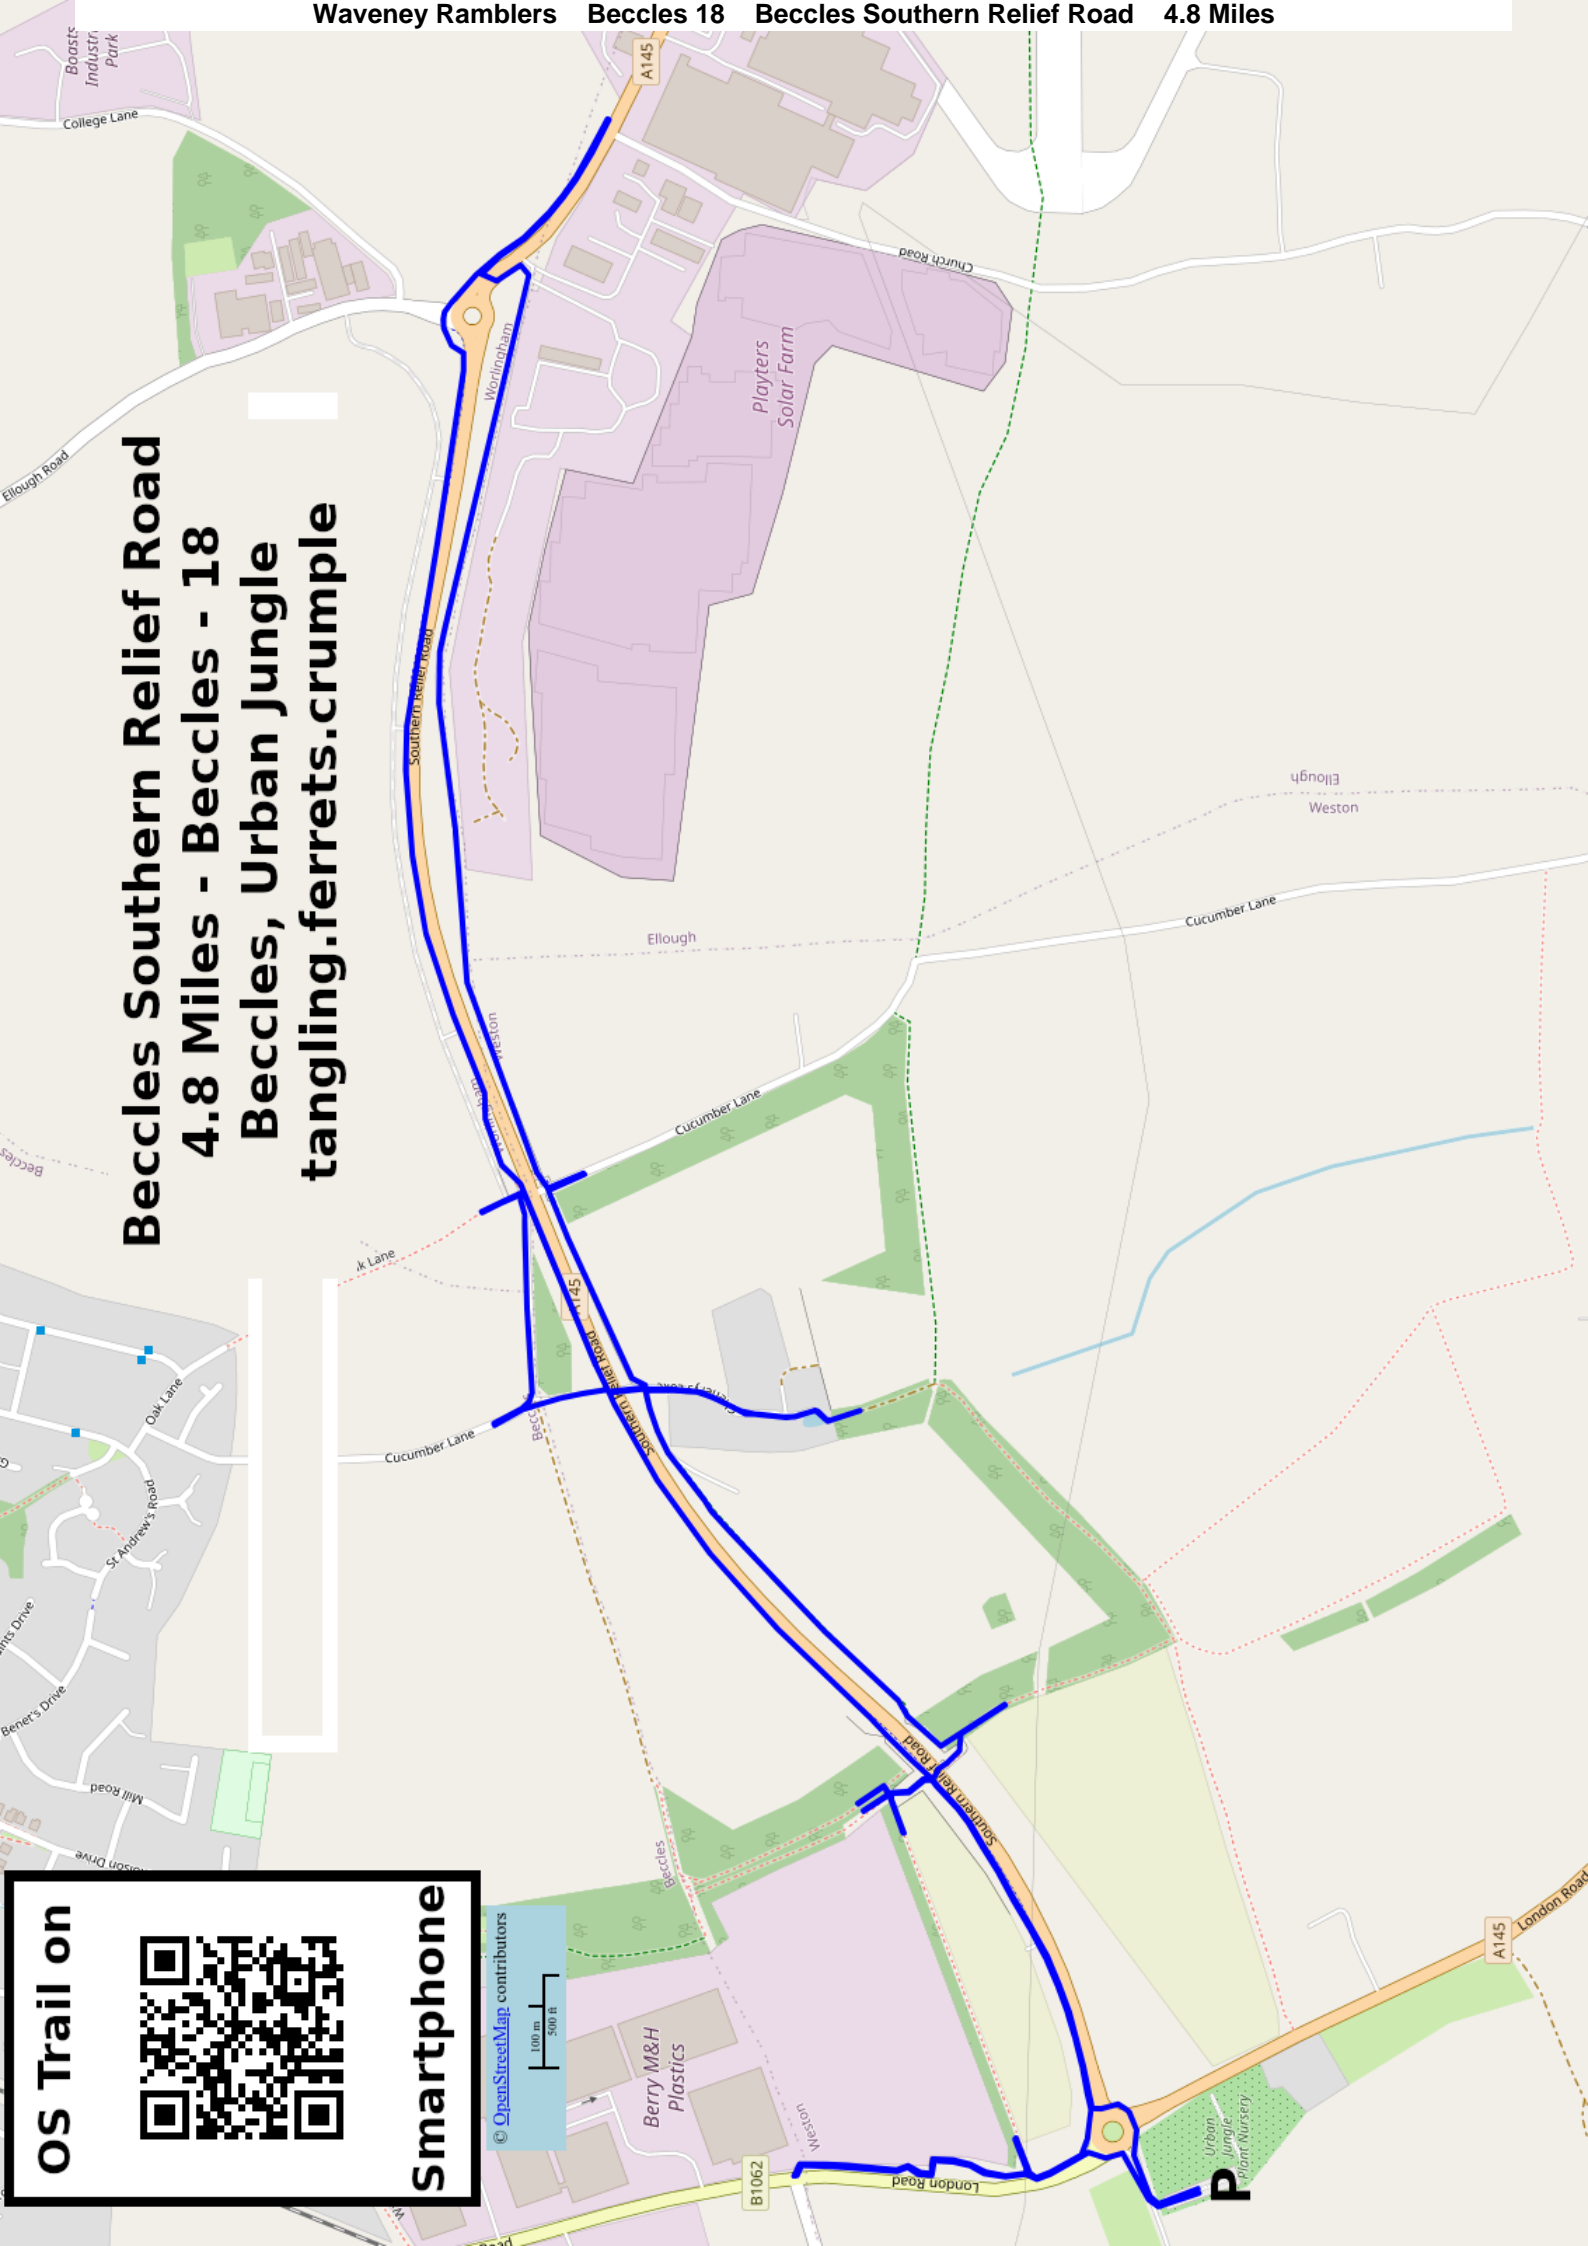

Waveney Ramblers Beccles 18 Beccles Southern Relief Road

Track: [TM 42266 87731](#) [GPX for SatNav](#) 4.8 Miles Updated: 2020-01-31

In 2018 the Beccles Southern Relief Road was completed.

This walk follows the road, end to end, using the foot and cycle paths and parallel bridleways.

The paths off have been followed and their locations logged and mapped.

Beccles Southern Relief Road 4.8 Miles - Beccles - 18 Beccles, Urban Jungle tangling.ferrets.crumple

OS Trail on

Smartphone

© OpenStreetMap contributors