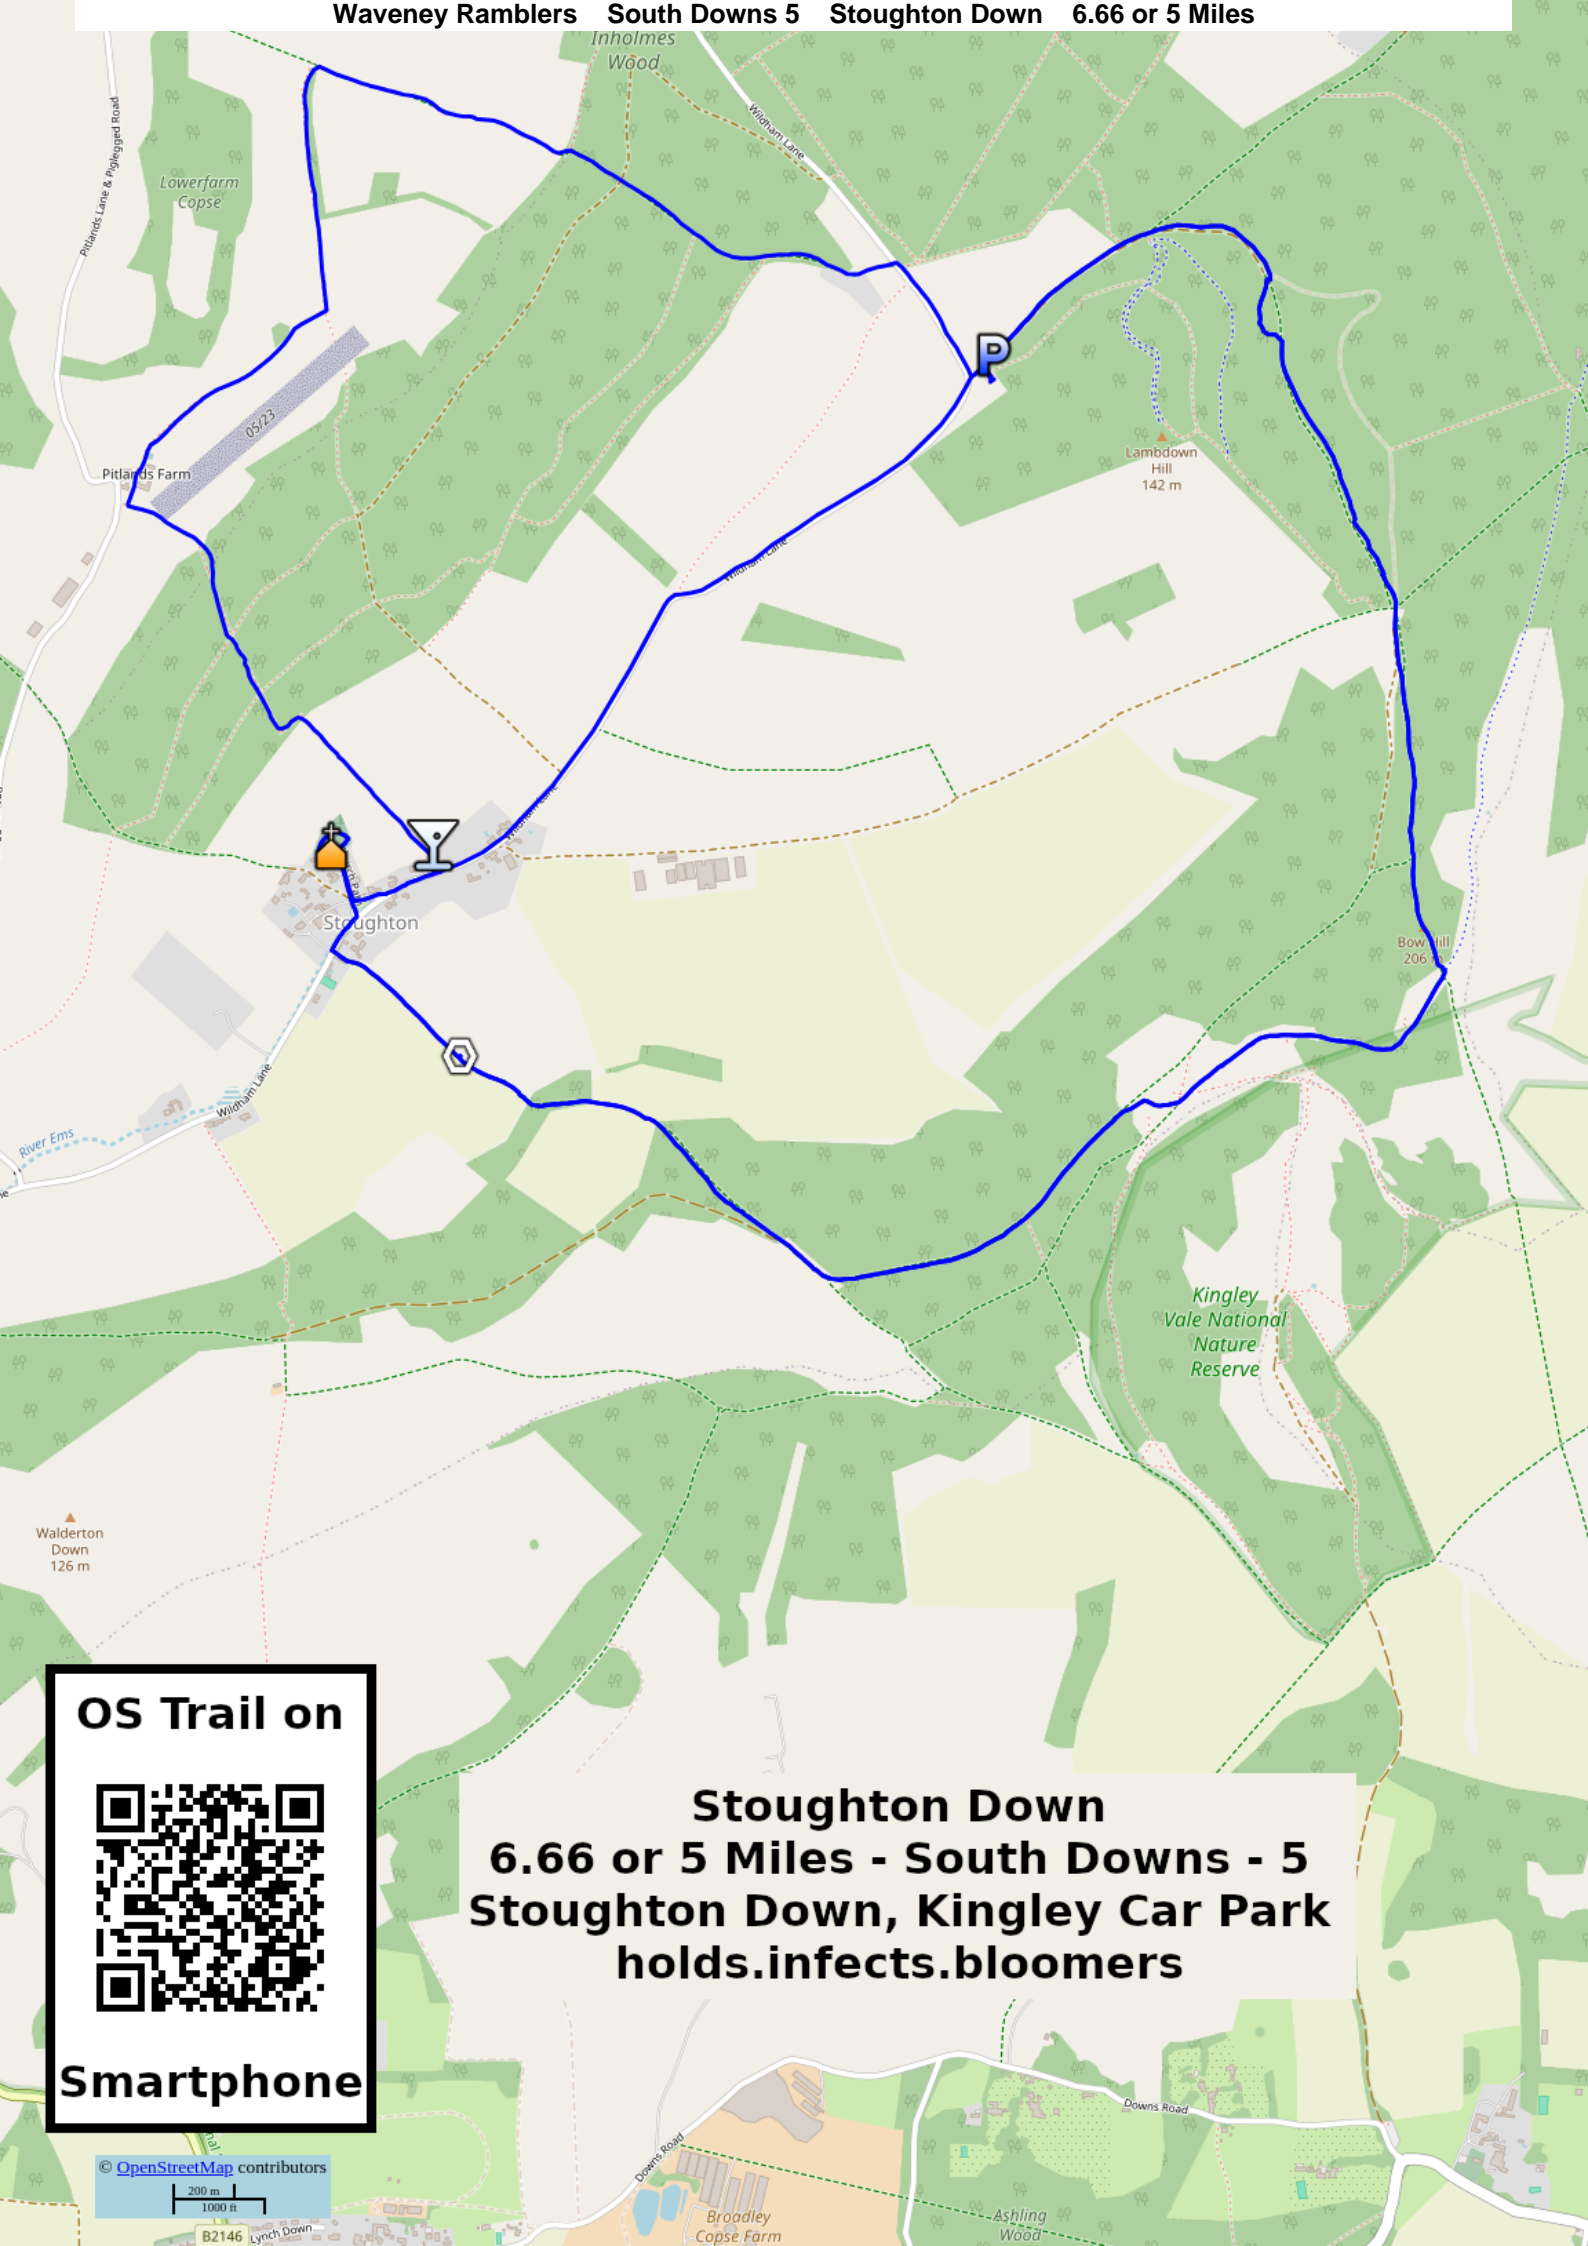

681 ft

144 ft

6.47 mi

**OS Trail on**

**Smartphone**

**Stoughton Down**  
**6.66 or 5 Miles - South Downs - 5**  
**Stoughton Down, Kingley Car Park**  
**holds.infects.bloomers**