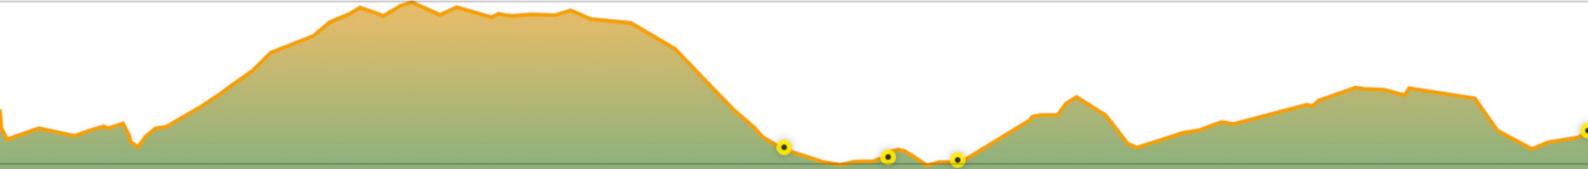

681 ft

144 ft

6.47 mi

Wikiloc Trail on

Smartphone

**Stoughton Down  
6.66 Miles - South Downs - 5  
Kingley Car Park  
holds.infects.bloomers**