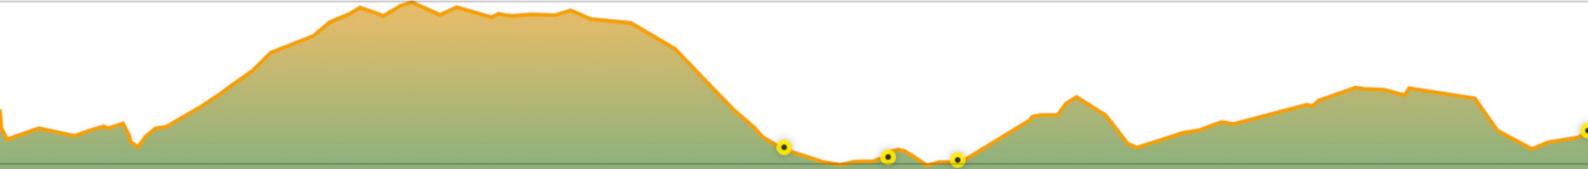

681 ft

144 ft

6.47 mi

**OS Trail on**

**Smartphone**

**Stoughton Down**  
**6.66 or 5 Miles - South Downs - 5**  
**Stoughton Down, Kingley Car Park**  
**holds.infects.bloomers**