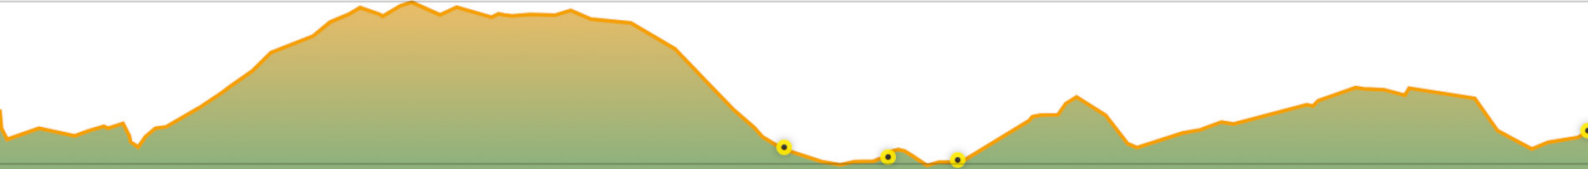

681 ft

144 ft

6.47 mi

Wikiloc Trail on

Smartphone

**Stoughton Down
6.66 Miles - South Downs - 5
Kingley Car Park
holds.infects.bloomers**

© OpenStreetMap contributors
200 m
500 m