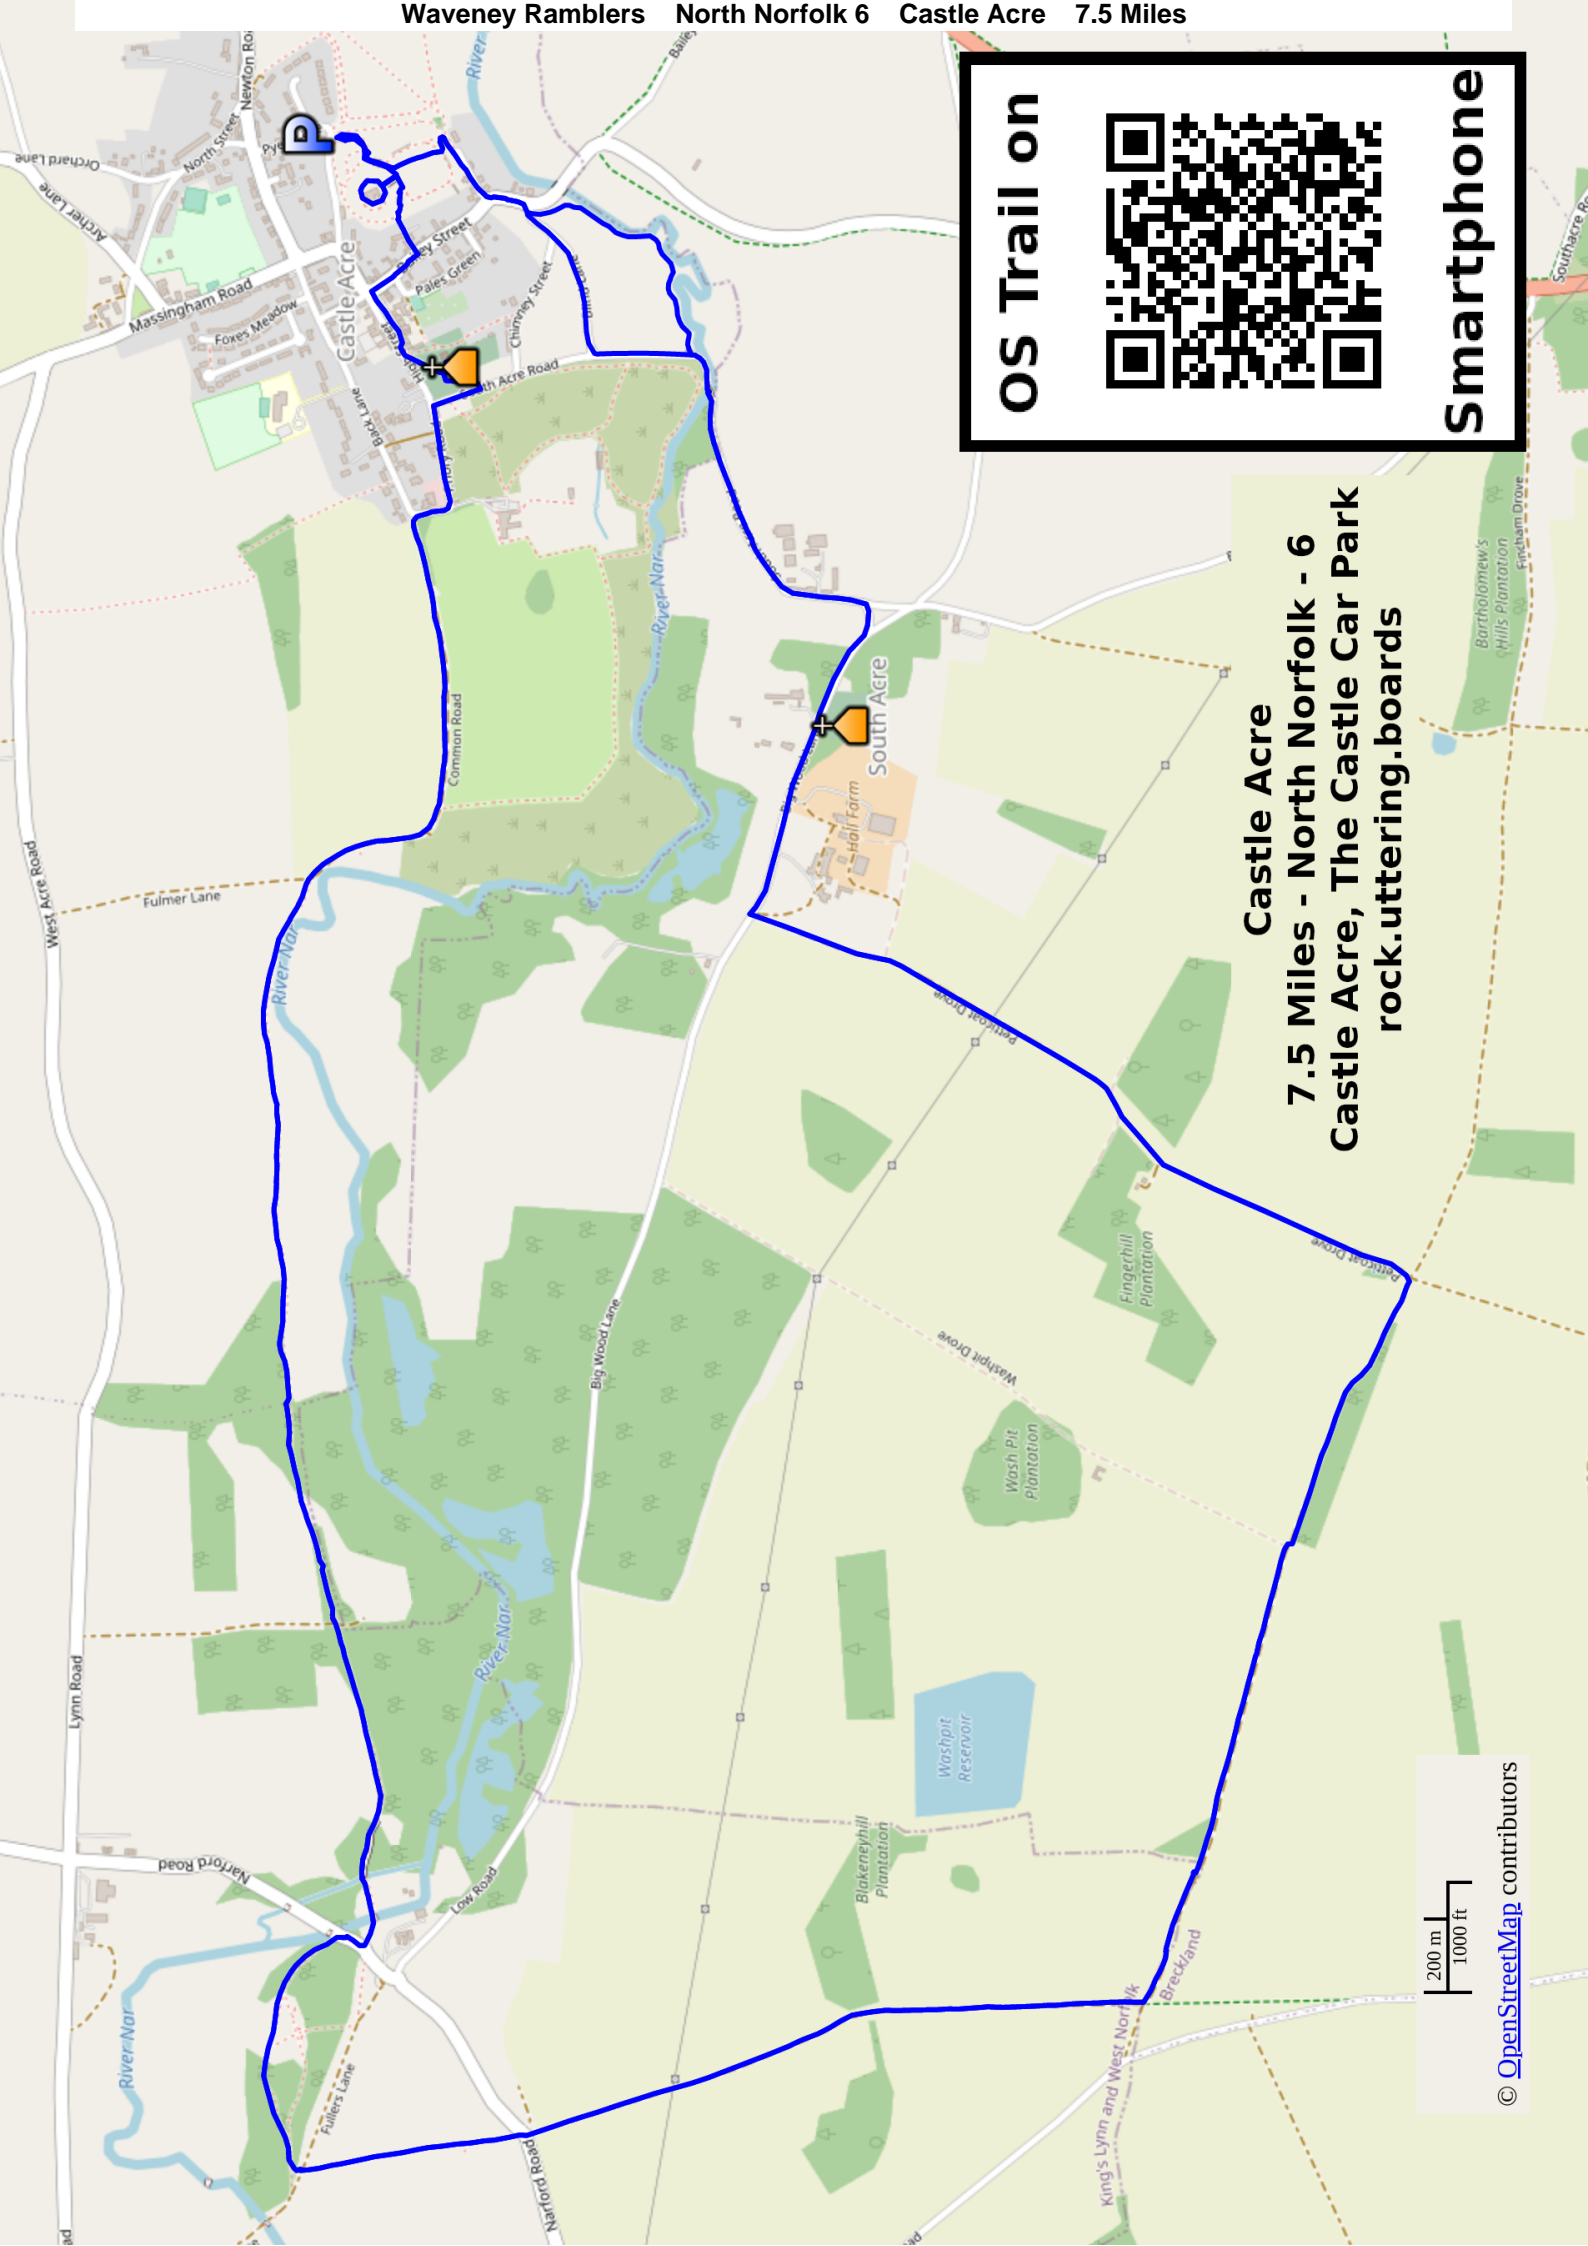

OS Trail on

Smartphone

Castle Acre
7.5 Miles - North Norfolk - 6
Castle Acre, The Castle Car Park
rock.uttering.boards

200 m | 1000 ft
© OpenStreetMap contributors