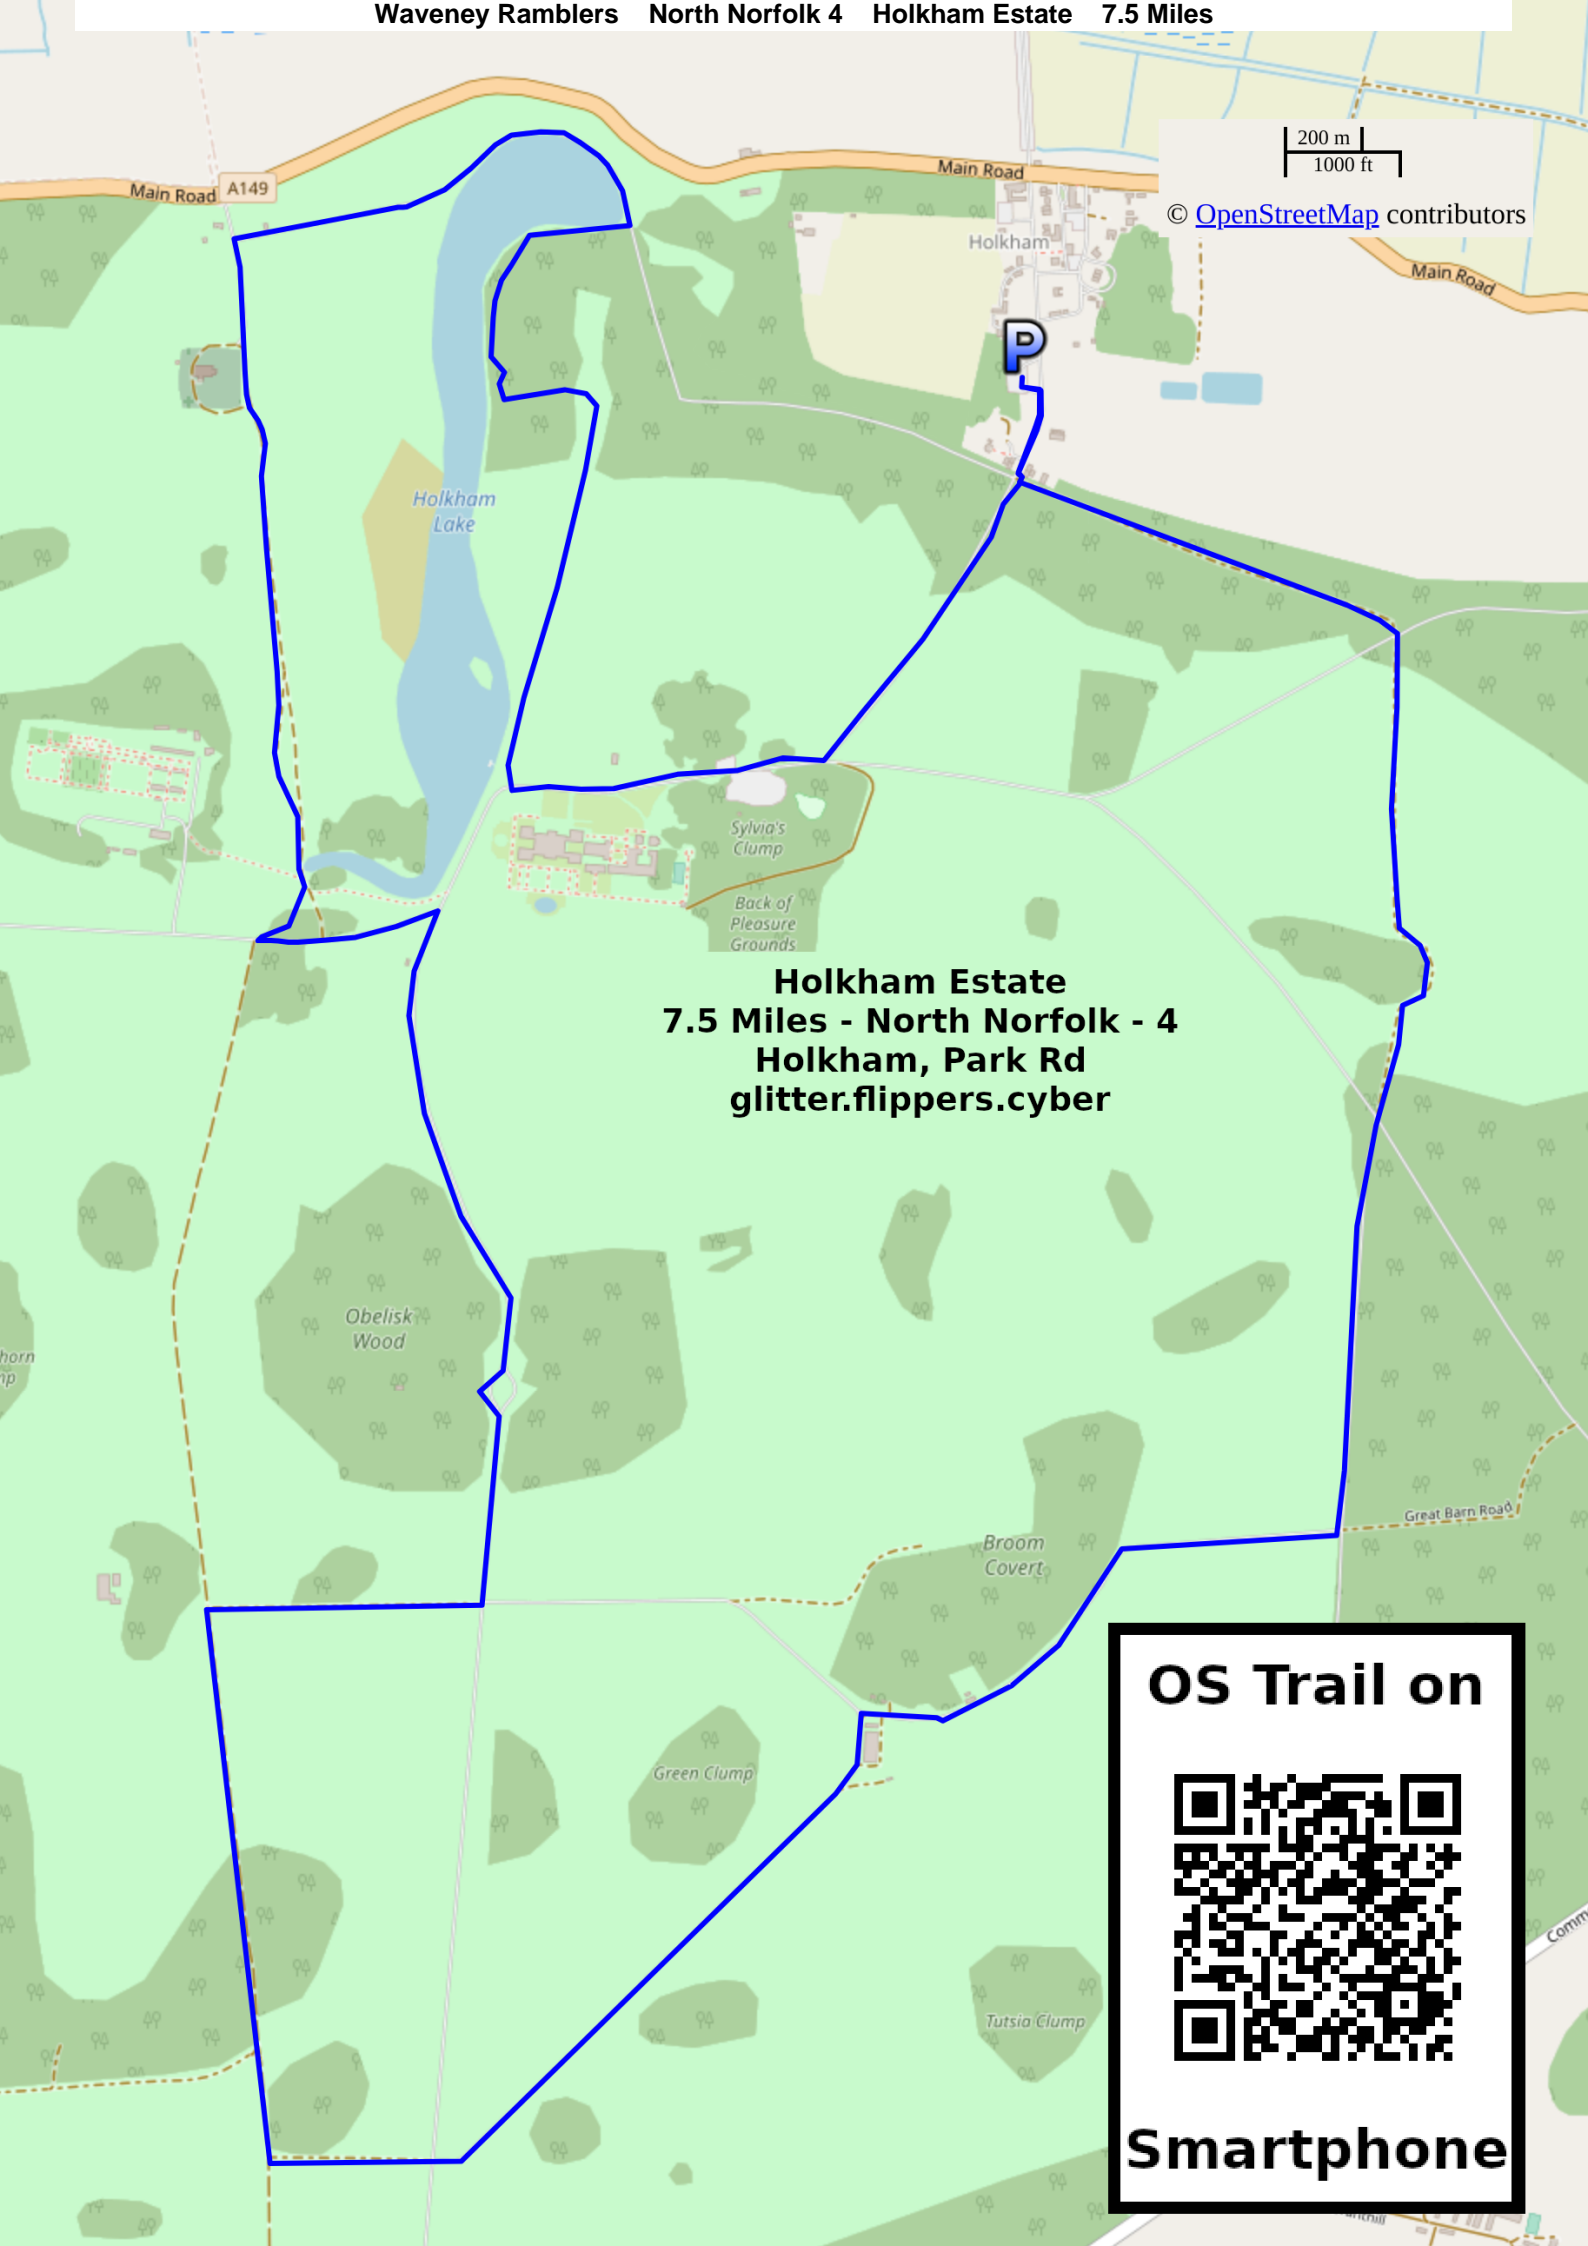

© OpenStreetMap contributors

Holkham Estate
7.5 Miles - North Norfolk - 4
Holkham, Park Rd
glitter.flippers.cyber

OS Trail on

Smartphone