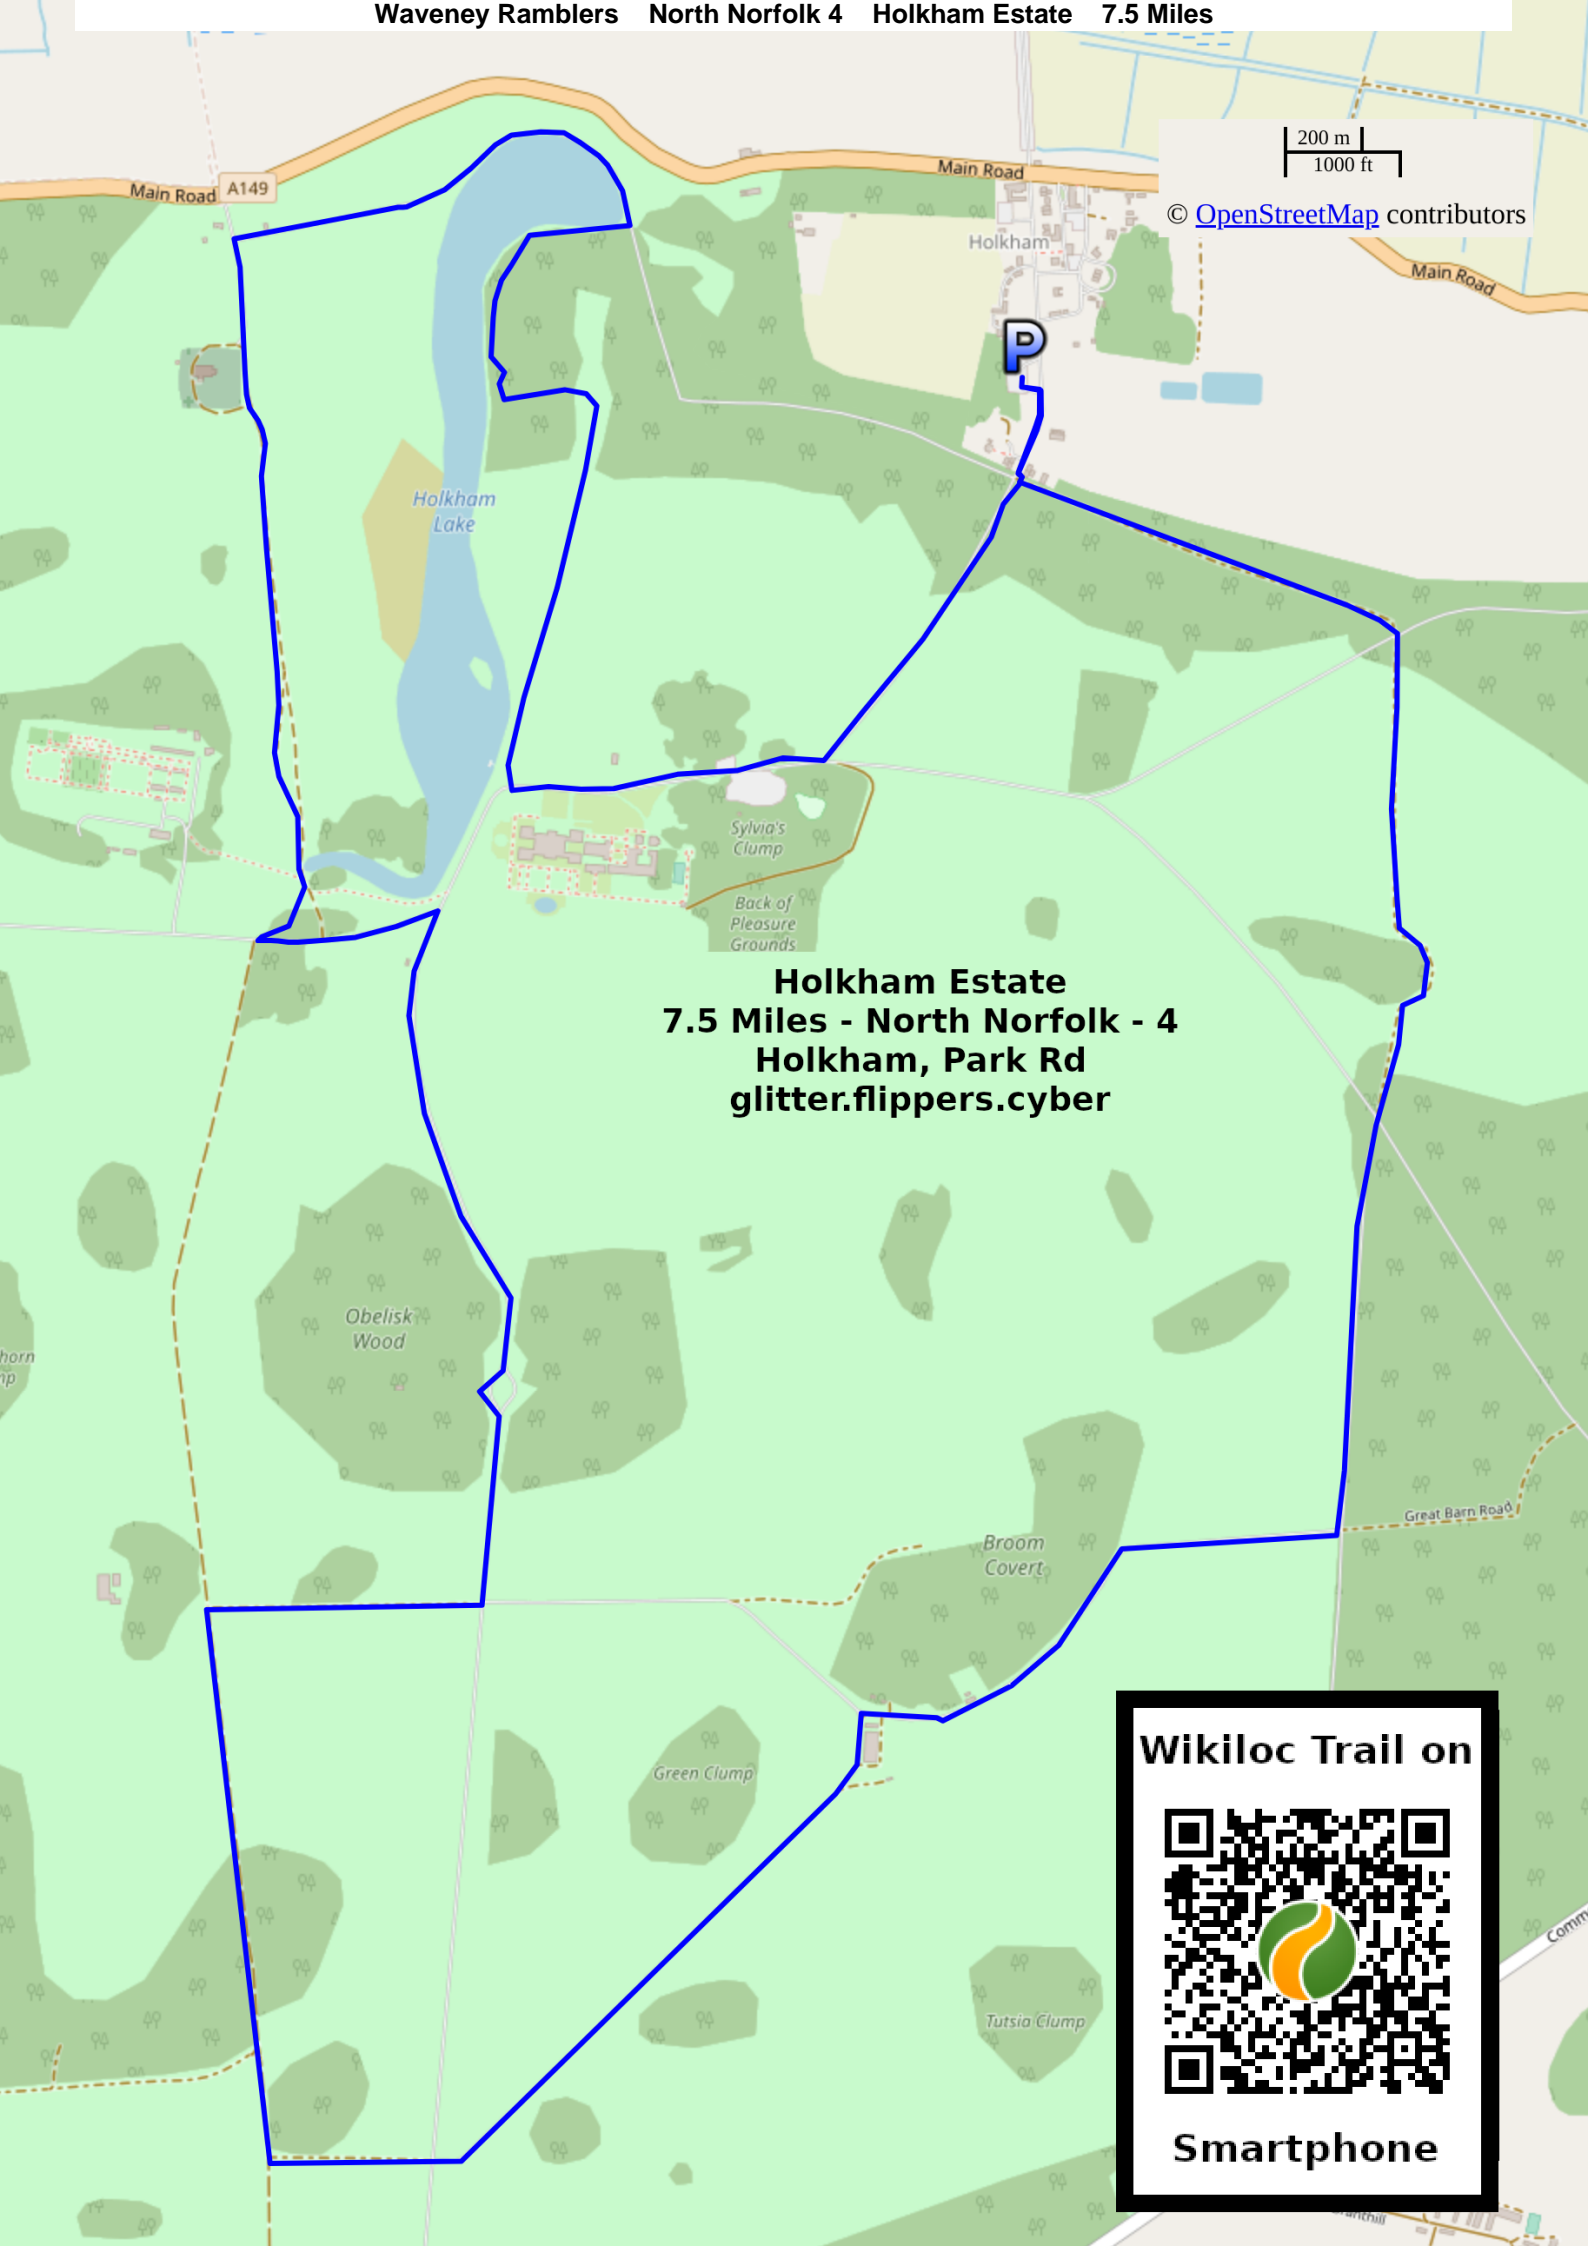

© OpenStreetMap contributors

**Holkham Estate**  
**7.5 Miles - North Norfolk - 4**  
**Holkham, Park Rd**  
**glitter.flippers.cyber**

**Wikiloc Trail on**

**Smartphone**