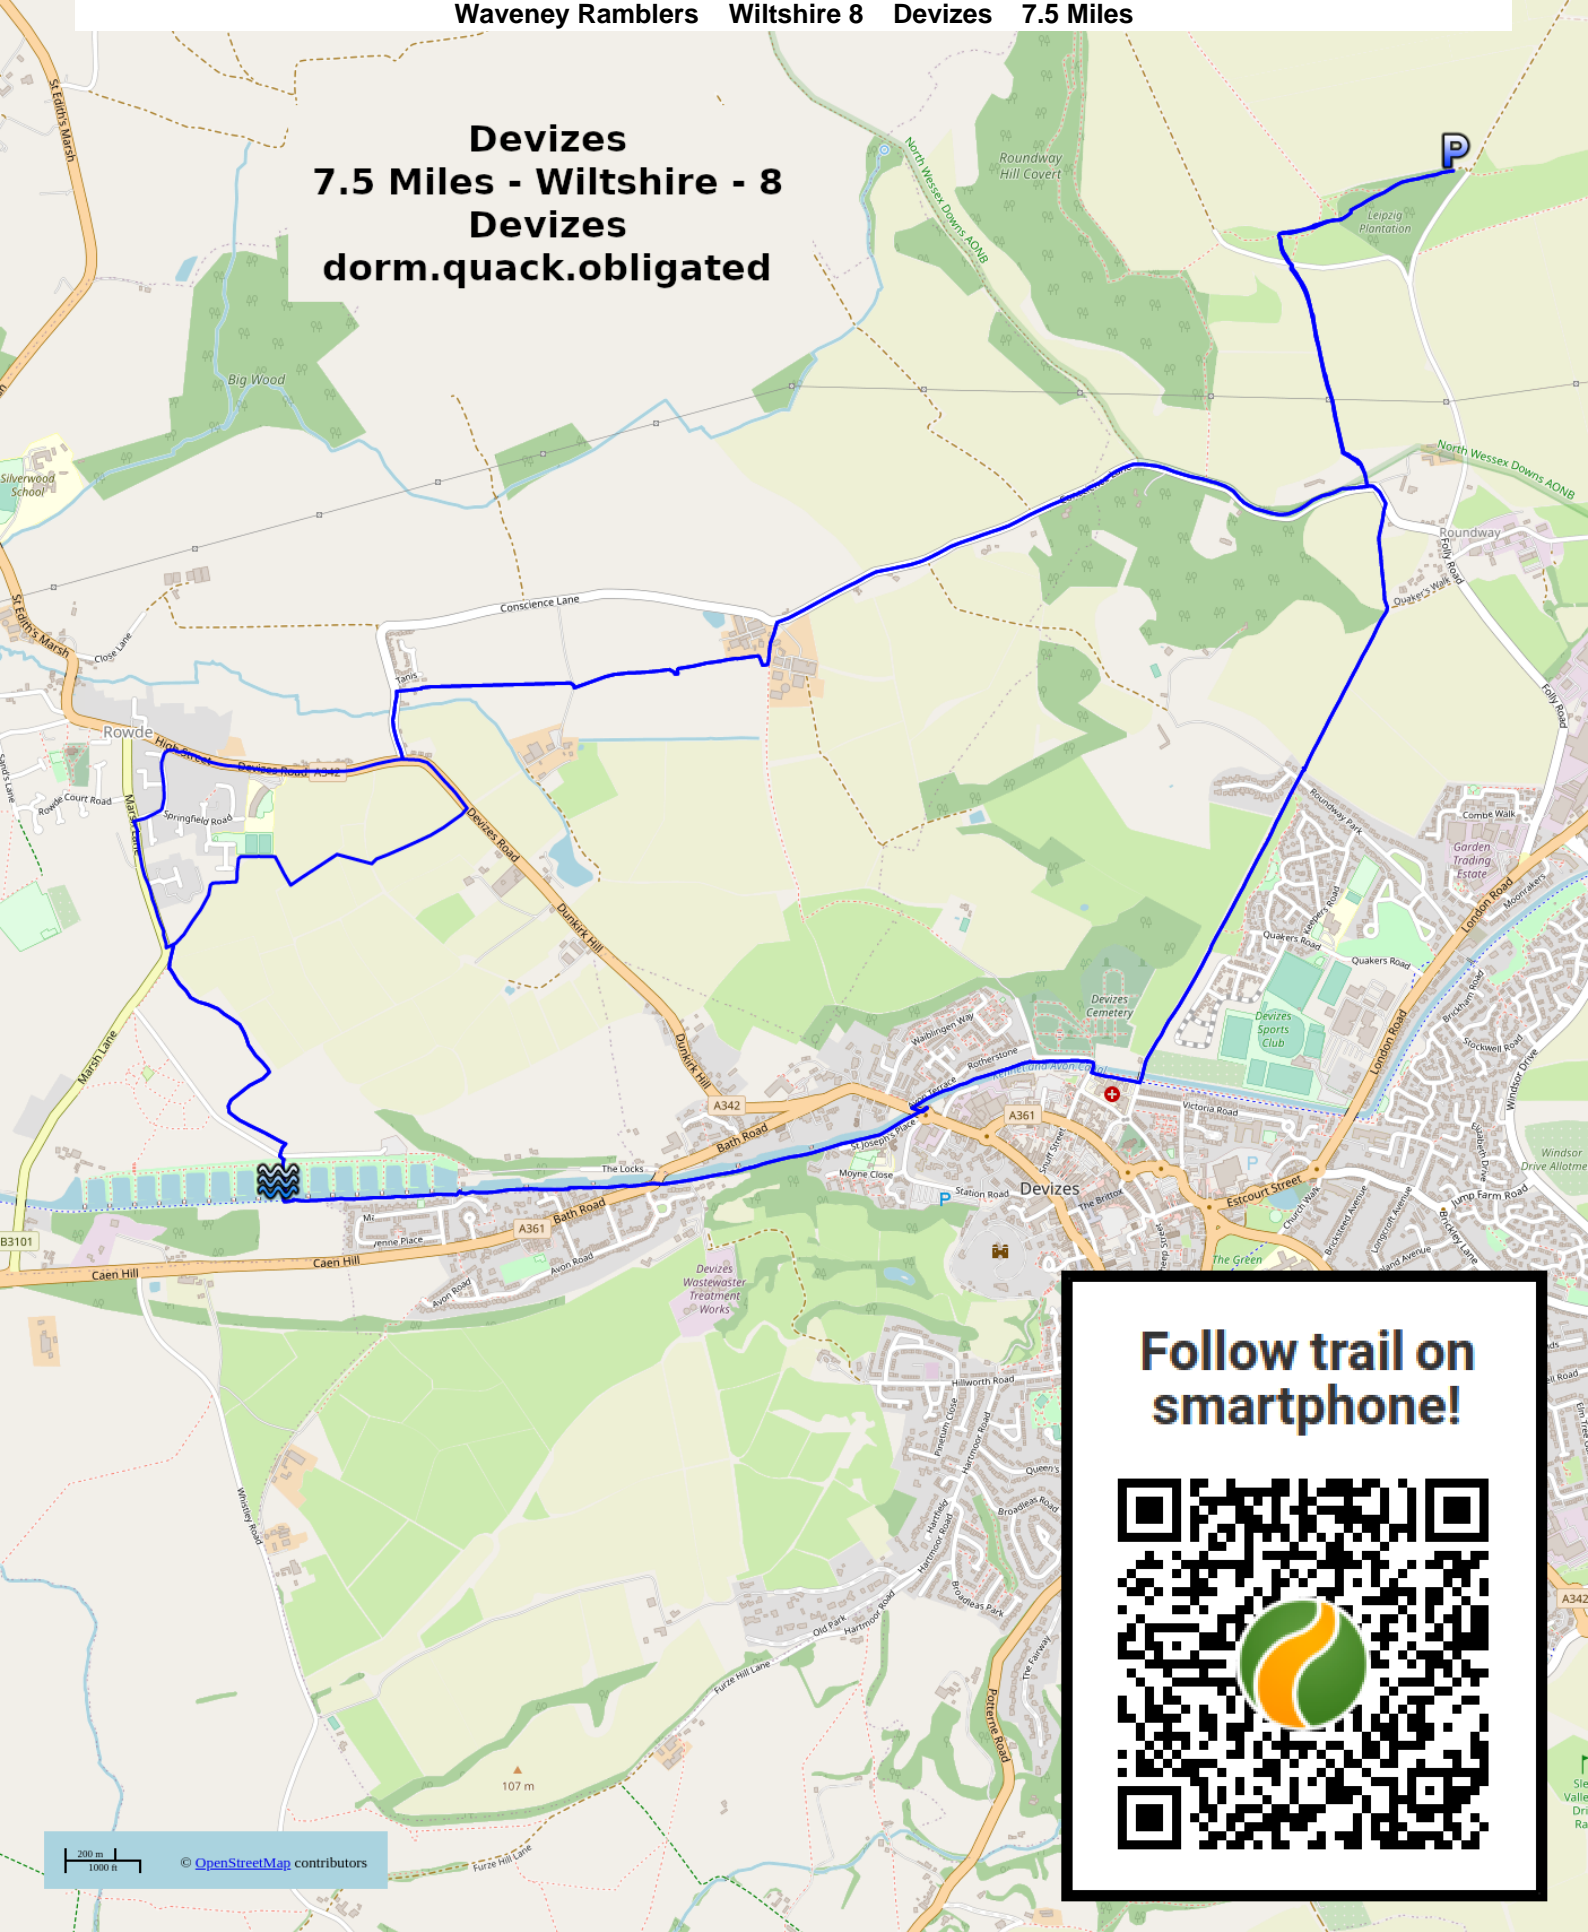

Devizes 7.5 Miles - Wiltshire - 8 Devizes dorm.quack.obligated

**Follow trail on
smartphone!**

Graph: Min, Avg, Max **Elevation: 70, 122, 224 m**
 Range Totals: Distance: 11.9 km Elev Gain/Loss: 185 m, -185 m Max Slope: 16.3%, -16.9% Avg Slope: 2.7%, -3.4%