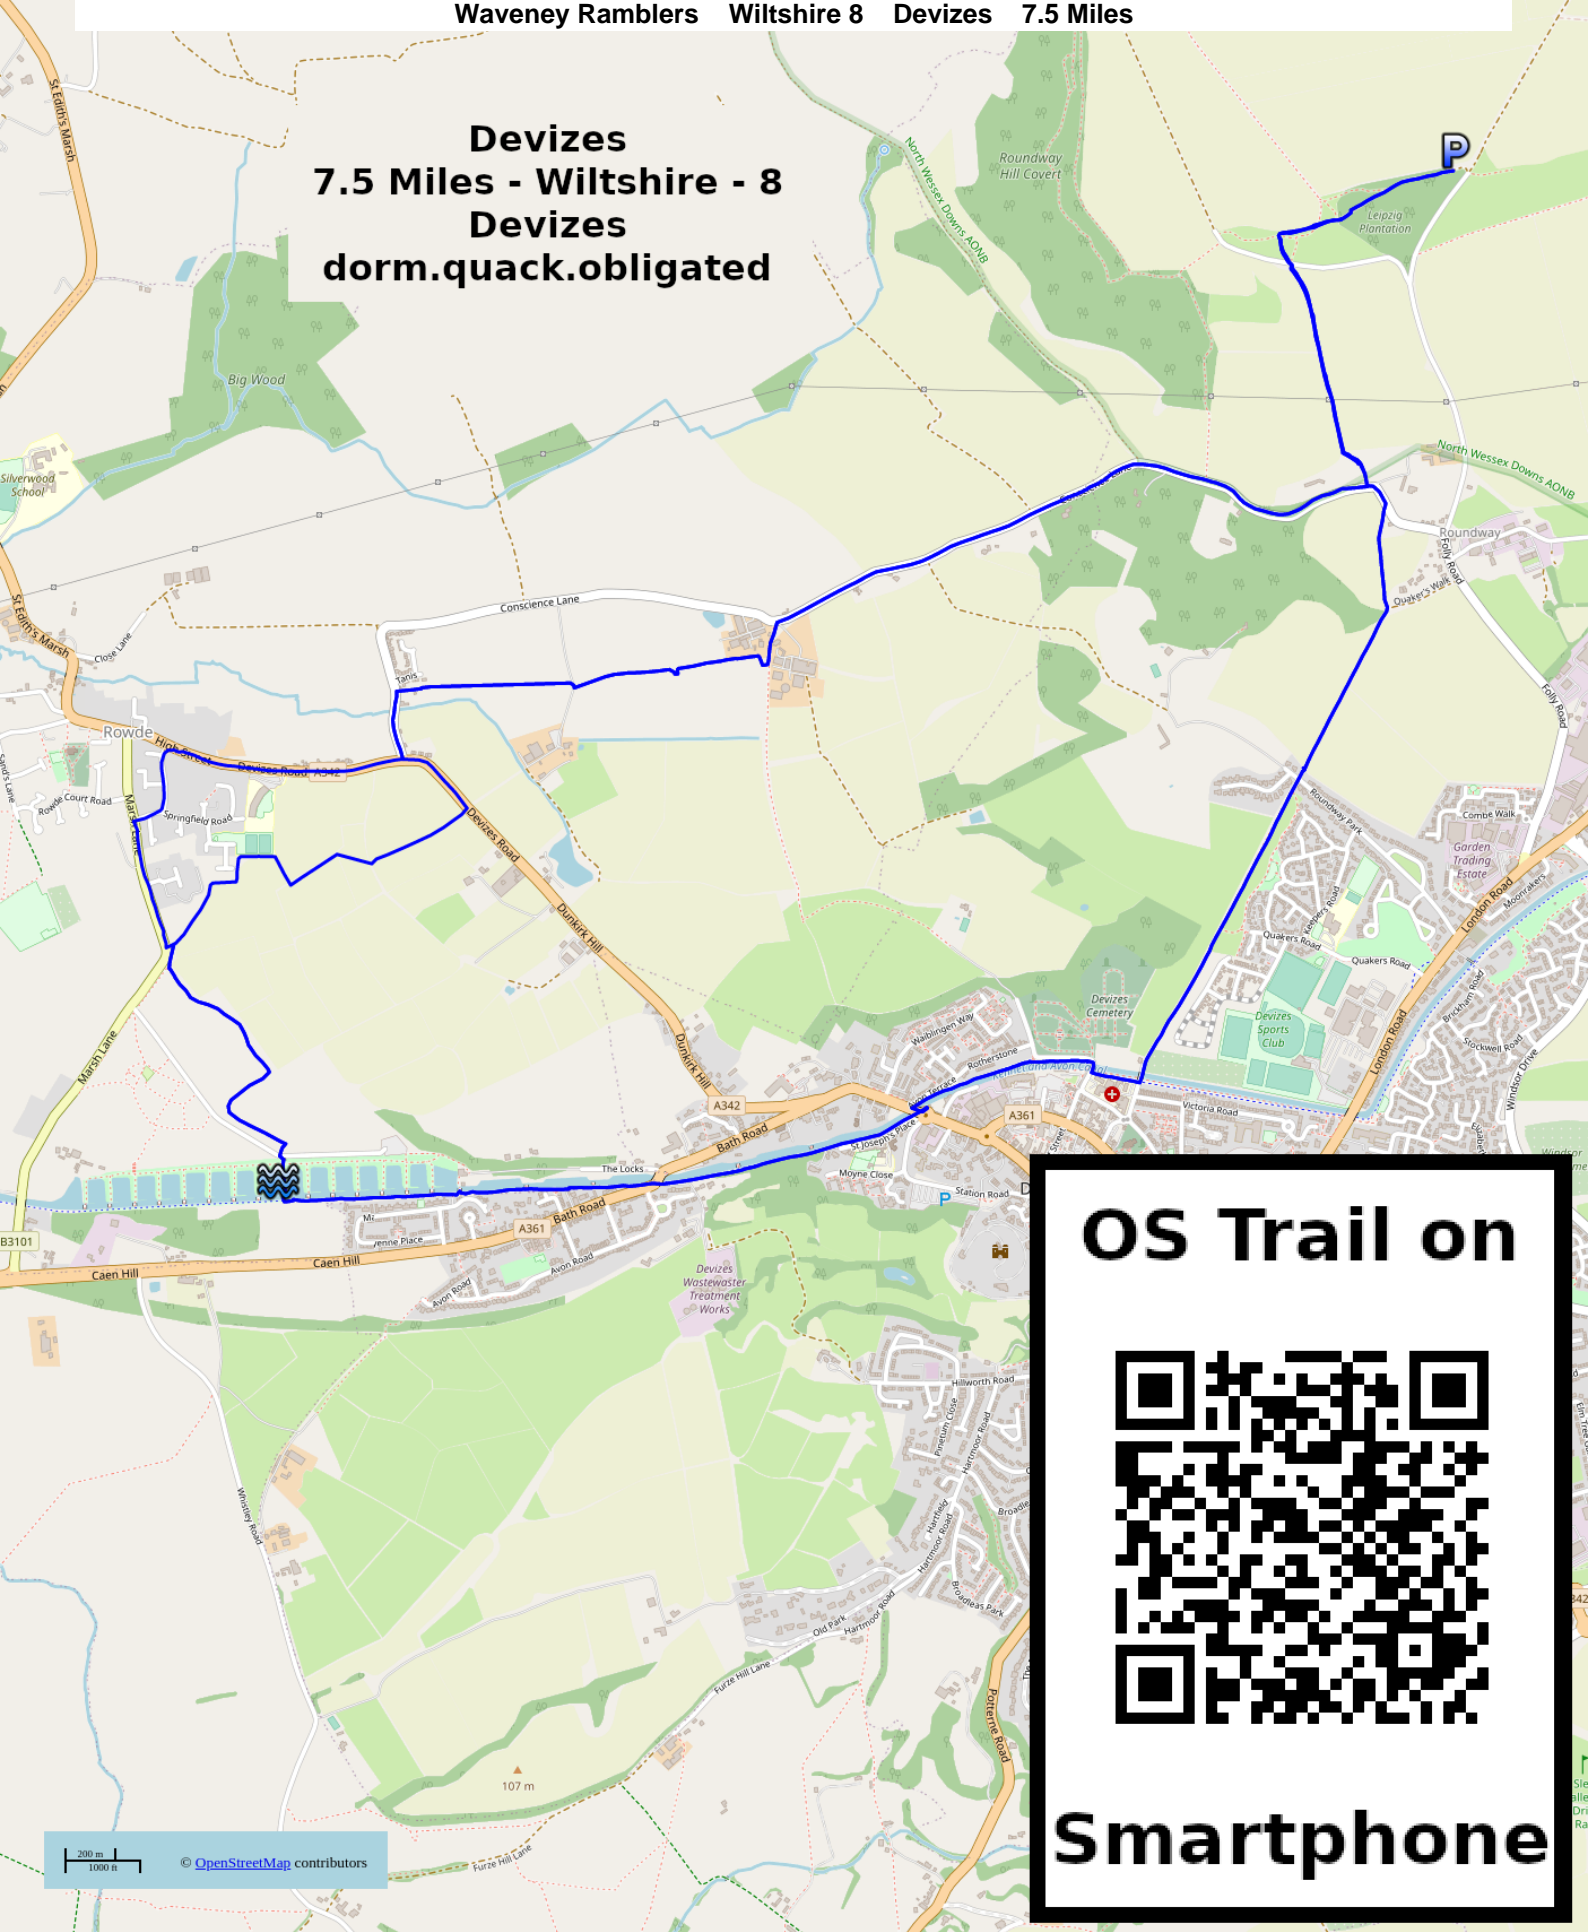

Devizes
7.5 Miles - Wiltshire - 8
Devizes
dorm.quack.obligated

OS Trail on

Smartphone

Graph: Min, Avg, Max **Elevation: 70, 122, 224 m**
Range Totals: Distance: 11.9 km Elev Gain/Loss: 185 m, -185 m Max Slope: 16.3%, -16.9% Avg Slope: 2.7%, -3.4%