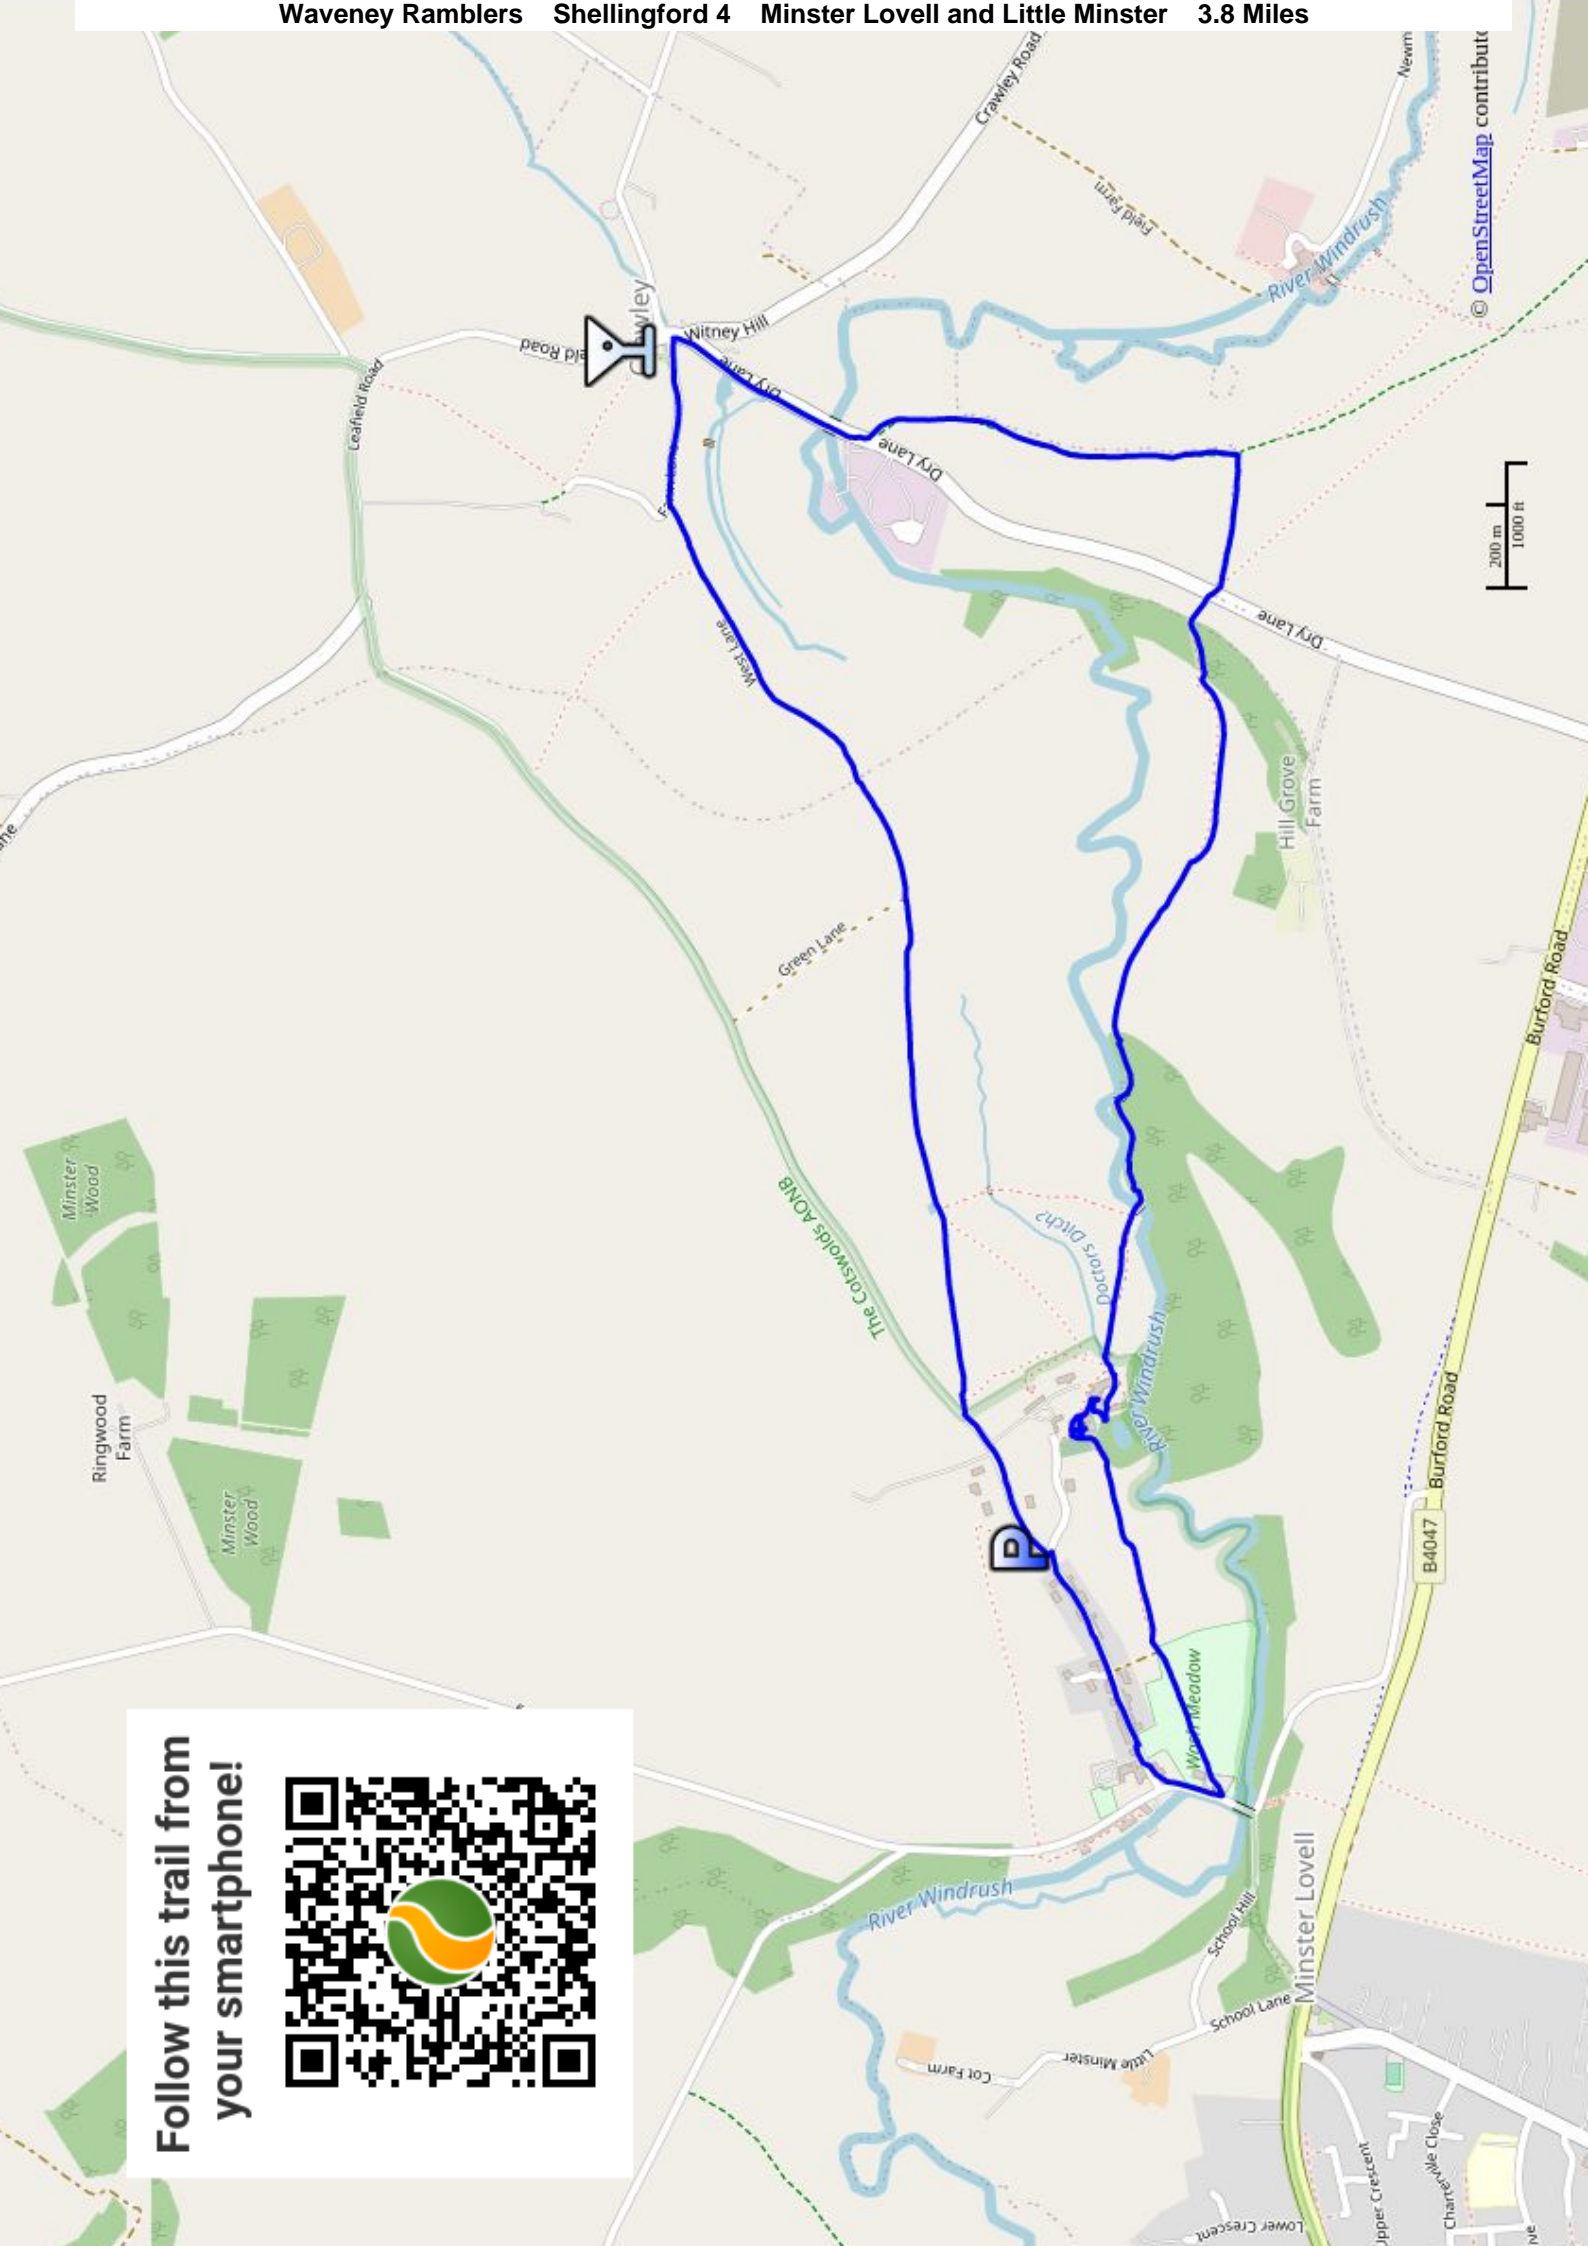

Waveney Ramblers Shellingford 4 Minster Lovell and Little Minster

OS Map: OL 45, X 180 Track: [SP 32206 11415](#) [GPX for SatNav](#) 3.8 Miles Updated:

TBC

Please support rambling and the countryside. Join the Ramblers at <https://www.ramblers.org.uk/>
Disclaimers and Copyrights © 2021 Waveney and District Ramblers Group <http://waveneyramblers.org.uk/>
Sketch maps, not to scale Crown Copyright <http://waveneyramblers.org.uk/>
OpenStreetMap <https://creativecommons.org/licenses/by-sa/2.0/> <https://www.openstreetmap.org/>
Corrections: Please mail Neil at nbauers@btinternet.com or Facebook <https://www.facebook.com/nbauers/>

Follow this trail from
your smartphone!